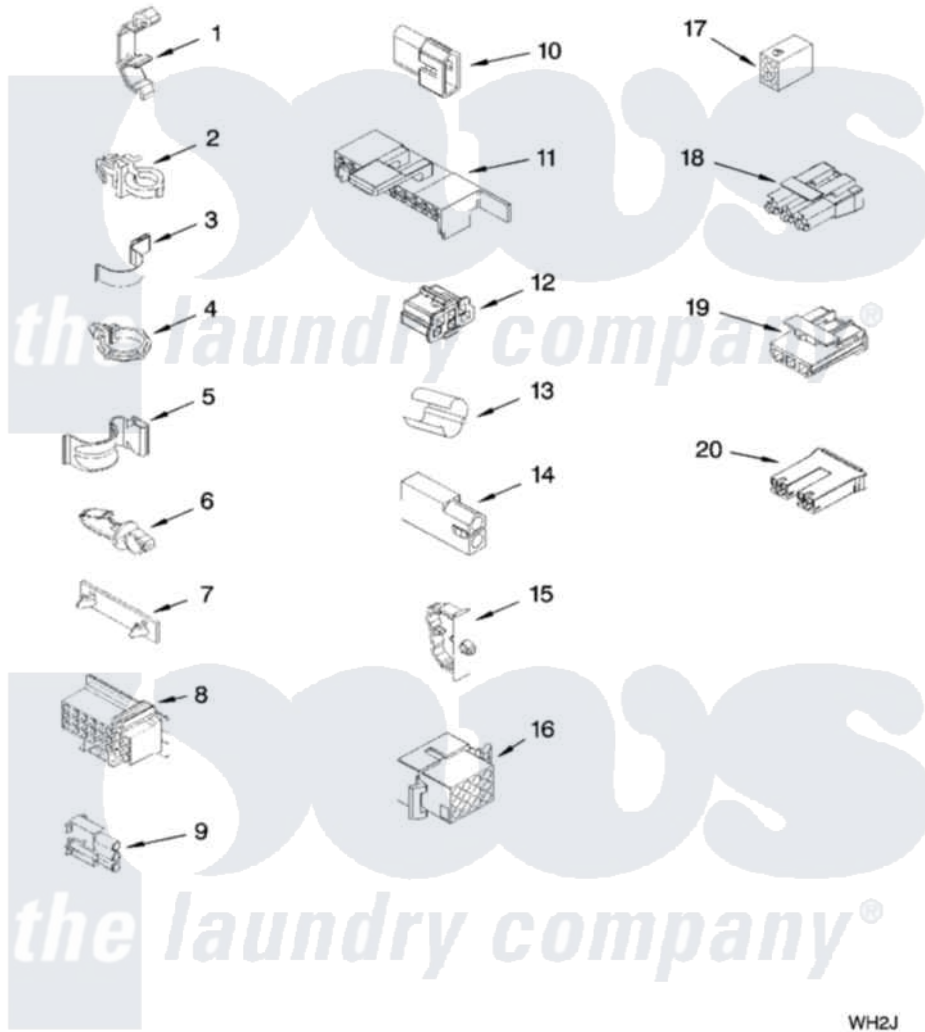

Whirlpool 7MWT98950TW0 06 - WIRING HARNESS PARTS

WIRING HARNESS PARTS

For Model: 7MWT98950TW0
(White/Grey)

W10158253

9

WH2J

Whirlpool [Residential Whirlpool 7MWT98950TW0 Washer Parts](#) Parts Diagram 06 - WIRING HARNESS PARTS
Click on the part number to view part

Item	Original Part Number	Replaced By	Status	Part Description
1	3349557			Retainer, Harness
2	388498		Not Available	Clip, Harness
3	3347812	8528351		Clip
4	3352501	8559320		Restraint, Hose
5	90016			Clip, Pressure Switch Hose
6	3390496	8281256		Clip, Harness
7	389379			Retainer, Side To Feature Panel
8	3948614			Disconnect Block
"	352089			Timer, Block Disconnect
9	62889			Receptacle, Terminal
10	353424			Plug, Terminal
11	62505			Block, Disconnect
12	3347243			Block, Disconnect
13	63523			Harness, Protector
14	717252			Receptacle, Terminal
15	3352944			Clip, Harness

16	3390423		Not Available	Block, Disconnect (12-Way) (Timer) (Use Term. 94613)
17	3347730		Not Available	Receptacle, (6-Way) (Use Term. 94613)
18	3948617	2172937		Connector
19	3360056			Connector
20	3354925			Block, Connector
"	3354926			Block, Connector