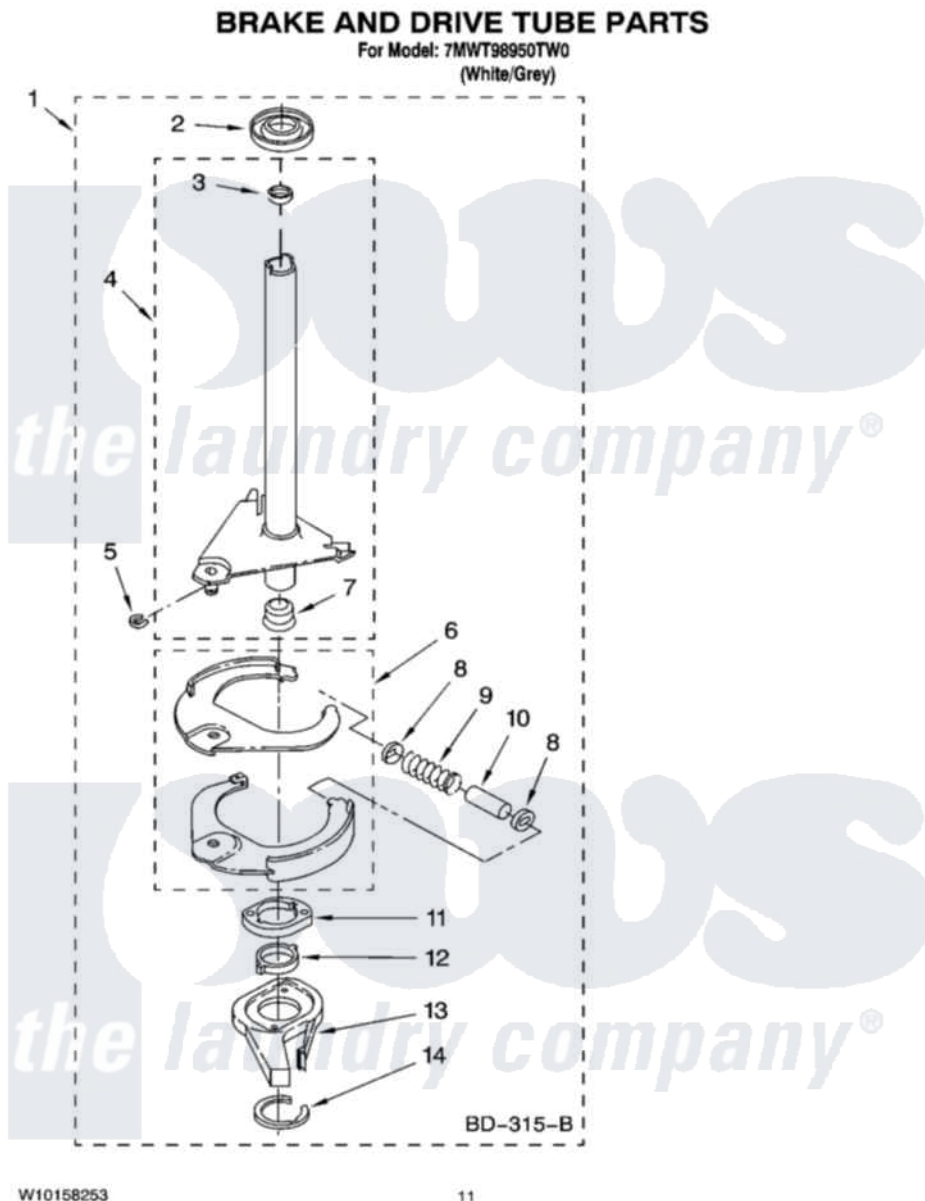

Whirlpool 7MWT98950TW0 07 - BRAKE AND DRIVE TUBE PARTS

Whirlpool Residential Whirlpool 7MWT98950TW0 Washer Parts Parts Diagram 07 - BRAKE AND DRIVE TUBE PARTS
Click on the part number to view part

Item	Original Part Number	Replaced By	Status	Part Description
1	388952	285792		Basketdrive
2	62658			Ring, Thrust
3	356427			Seal, Spin Pinion
4	64027	64208		Tube-Spin
5	64035	W10083190		Ring, Retaining
6	64232	285438		Shoe-Brake
7	62703	8546462		"T" Bearing, Spin Tube
8	3353956	285658		Sleeve
9	387806		Not Available	Spring, Brake
10	3355360	285658		Sleeve
11	661516	8546461		Cam, Brake Release
12	63022			Sleeve, Cam
13	64194	285790		Lining
14	90368	W10083200		Ring, Retaining
"	BLANK		Not Available	Following Parts Not Illustrated
"	285208			Lubricant