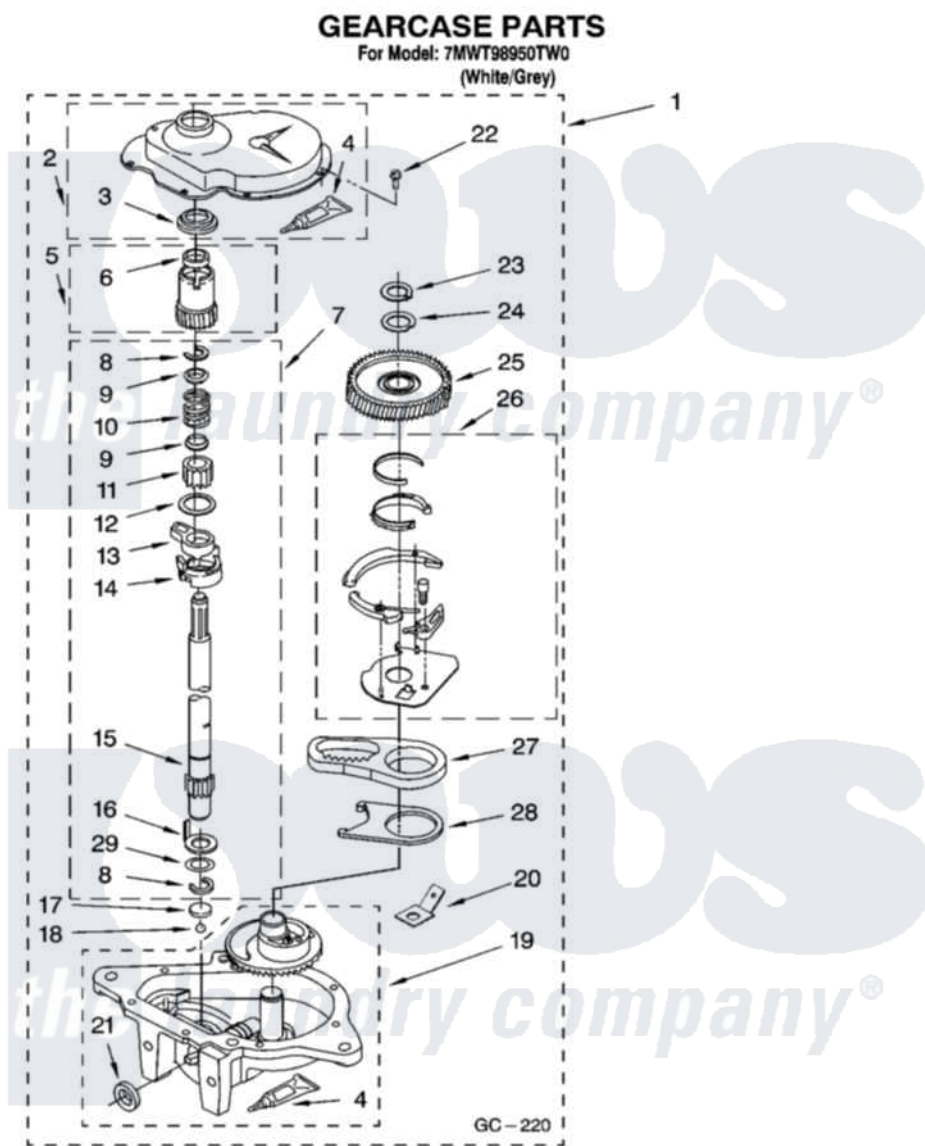

**Whirlpool 7MWT98950TW0 08 - GEARCASE PARTS, OPTIONAL PARTS
(NOT INCLUDED)**

12

W10158253

Whirlpool Residential Whirlpool 7MWT98950TW0 Washer Parts Parts Diagram 08 - GEARCASE PARTS, OPTIONAL PARTS (NOT INCLUDED)

Click on the part number to view part

Item	Original Part Number	Replaced By	Status	Part Description
1	8532118	3360629		Gearcase
2	285202			Cover, Gearcase
3	3349985			Seal, Gearcase Cover
4	285195			Sealer Sealer, Gasket
5	63320	285362		Gear and Pinion
6	356427			Seal, Spin Pinion
7	389387			Shaft, Agitator
8	90369		Not Available	Ring, Retaining (2)
9	62677			Retainer, Spring
10	62676			Spring, Agitator
11	63273	285509		Shaft, Agitator
12	62619			Washer, Agitator Gear
13	62580	285206		Cam-Agitator
14	62581	285206		Cam-Agitator
15	285509			Shaft, Agitator

16	62618		Washer, Cam Thrust
17	16018	285205	Bearing
18	85529	285205	Bearing
19	389230	285515	Gearcase
20	3949116	Not Available	BLOCK TAB, TERMINAL
21	285352		Seal Kit, Thrust Plug
22	3351614		Screw, Gearcase Cover Mounting
23	3362552	285765	Ring-Retrn
24	285735	285766	Washer Kit, Thrust
25	62570	285362	Gear and Pinon
26	388253	999516	Shelf-Glas
27	3349296	8546456	Rack, Connecting
28	62621		Actuator, Shift
29	388815		Washer, Intermediate 1 3976263 Miscellaneous Parts Bag 2 3976300 Washer, Inlet Hose 3 3366913 Clamp, Hose
	72017		Paint, Touch-Up
"	350938		Paint, Pressurized Spray B
"	350930		Paint, Pressurized Spray B
"	799344		Paint, Touch-Up)
"	BLANK	Not Available	OIL
"	350572		Oil
"	BLANK	Not Available	LUBRICANT
"	285208		Lubricant
"	BLANK	Not Available	SEALER
"	285195		Sealer Sealer, Gasket
"	BLANK	Not Available	ACCESSORY PARTS
"	367031		Water System Parts
"	280129	280129A	Break-Sphn
"	280130	280130A	Adapter
"	280131	40922	Hose