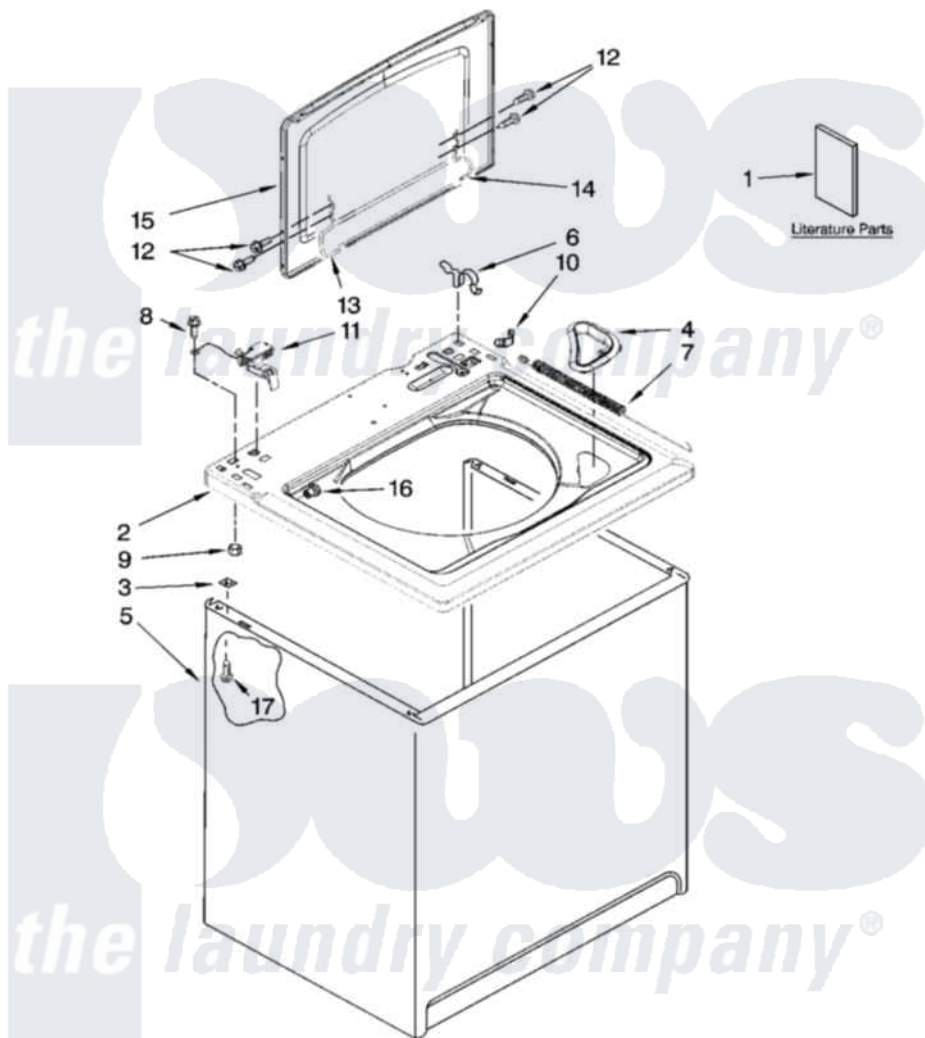

# Whirlpool 7MWT98960WM1 01 - TOP AND CABINET PARTS

## TOP AND CABINET PARTS

For Model: 7MWT98960WM1  
(White)

AUTOMATIC  
WASHER

3-09 Litho in U.S.A. (drd) (psw)

1

Part No. W10260920 Rev. A

Whirlpool [Residential Whirlpool 7MWT98960WM1 Washer Parts](#) Parts Diagram 01 - TOP AND CABINET PARTS

[Click on the part number to view part](#)

Item	Original Part Number	Replaced By	Status	Part Description
1	W10155455		Not Available	Installation Instructions
"	W10213638		Not Available	Use & Care Guide
"	W10245375		Not Available	Feature Sheet
"	W10245230		Not Available	Energy Guide (Mexico)
"	W10213426		Not Available	Wiring Diagram
2	<a href="#">W10203530</a>			Top
3	62750			Spacer, Cabinet To Top (4)
4	<a href="#">W10192089</a>			Dispenser, Bleach
5	<a href="#">63424</a>			Cabinet
6	<a href="#">62780</a>			Clip, Top And Cabinet And Rear Panel
7	<a href="#">W10208782</a>			Spring-Extension, Glass Lid
8	<a href="#">3351614</a>			Screw, Gearcase Cover Mounting
9	8533959	<a href="#">680762</a>		Nut
10	<a href="#">3350828</a>			Clip-Cylinder Retainer
11	<a href="#">8318084</a>			Switch, Lid

12	<a href="#">W10119828</a>		Screw, Lid Hinge Mounting
13	8559336	<a href="#">W10225136</a>	Hinge 7 Pad Assembly
14	<a href="#">W10202542</a>		Hinge, Lid
15	<a href="#">W10164516</a>		Lid Assembly
16	<a href="#">8319539</a>		Bearing, Lid Hinge
17	<a href="#">W10165554</a>		Screw, 10-16 X 3/8