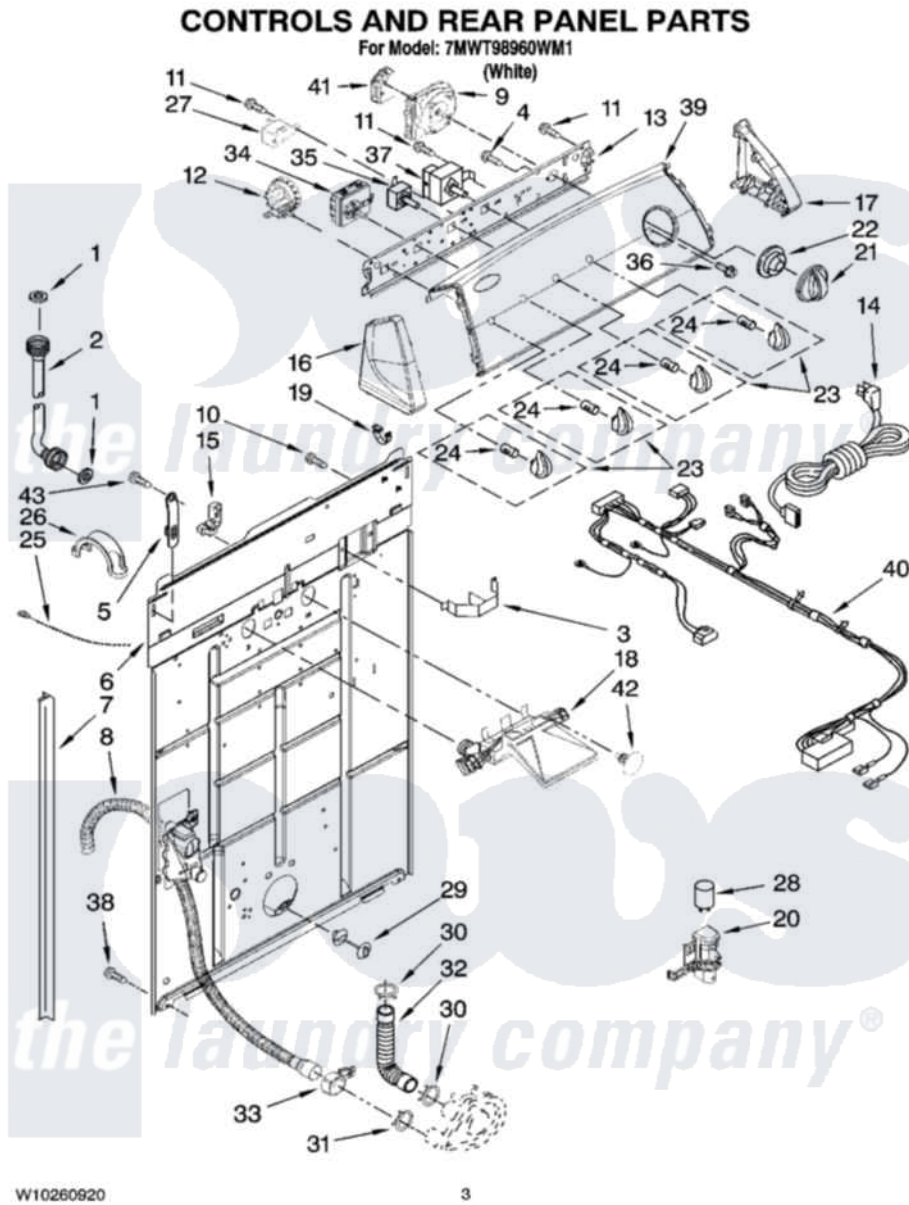

Whirlpool 7MWT98960WM1 02 - CONTROLS AND REAR PANEL PARTS

Whirlpool Residential Whirlpool 7MWT98960WM1 Washer Parts Parts Diagram 02 - CONTROLS AND REAR PANEL PARTS

[Click on the part number to view part](#)

Item	Original Part Number	Replaced By	Status	Part Description
1	W10242307	16123		Washer Inlet-Hose Miscellaneous Parts Must be Ordered Separately.
2	W10194210	89503		Hose-Inlet
"	W10196191	89503		Hose-Inlet
3	8055003			Clip, Harness And Pressure Switch
4	3400073			Screw, Ground
5	8568314			Strap, Console
6	W10194450			Panel, Rear
7	62747			Pad, Rear Panel
8	W10189267			Drain Hose Assembly
9	8577787			Timer, Control
10	3351614			Screw, Gearcase Cover Mounting
11	90767			Screw, 8A X 3/8 HeX Washer Head Tapping
12	8577843	W10337781		Switch-WL

13	8566003		Bracket, Control
14	W10115689		Cord, Power
15	3952821	285777	Relief-Str
16	8566035	8565957	Cap, End
17	8566032	8565954	Cap, End
18	W10284557		Valve, Water Inlet W/Thermistor And Vacuum Break
19	8312709		Clip-Console
20	8318046		Clip, Capacitor
21	8566022		Knob, Timer
22	8566018		Dial,
23	8565944		Knob, Control
24	8536939		Clip, Knob
25	3347868	W10339879	Tie, Cable
26	8577378		U-Bend, Drain Hose
27	694419		Mini-Buzzer
28	8572717		Capacitor, Motor Start
29	8519200		Support, Rear Panel
30	3363366	616099	Clamp
31	8317496	285655	Clamp, Hose
32	3951449	285871	Hose
33	8541668		Clamp, Hose
34	W10184148		Switch, Water Temperature
35	3950356		Switch, Rotary
36	3400818		Screw, Timer Mounting
37	W10163674		Switch, Rotary
38	62863	3390631	Screw, 10-16 X 3/8
39	W10244047		Panel, Console
40	W10248265		Harness, Wiring
41	8578411		Circuit Board, Agitation Delay
42	W10000080	8282566	Clip, Pine Tree
43	9740848		Screw, Mixing Valve Mounting