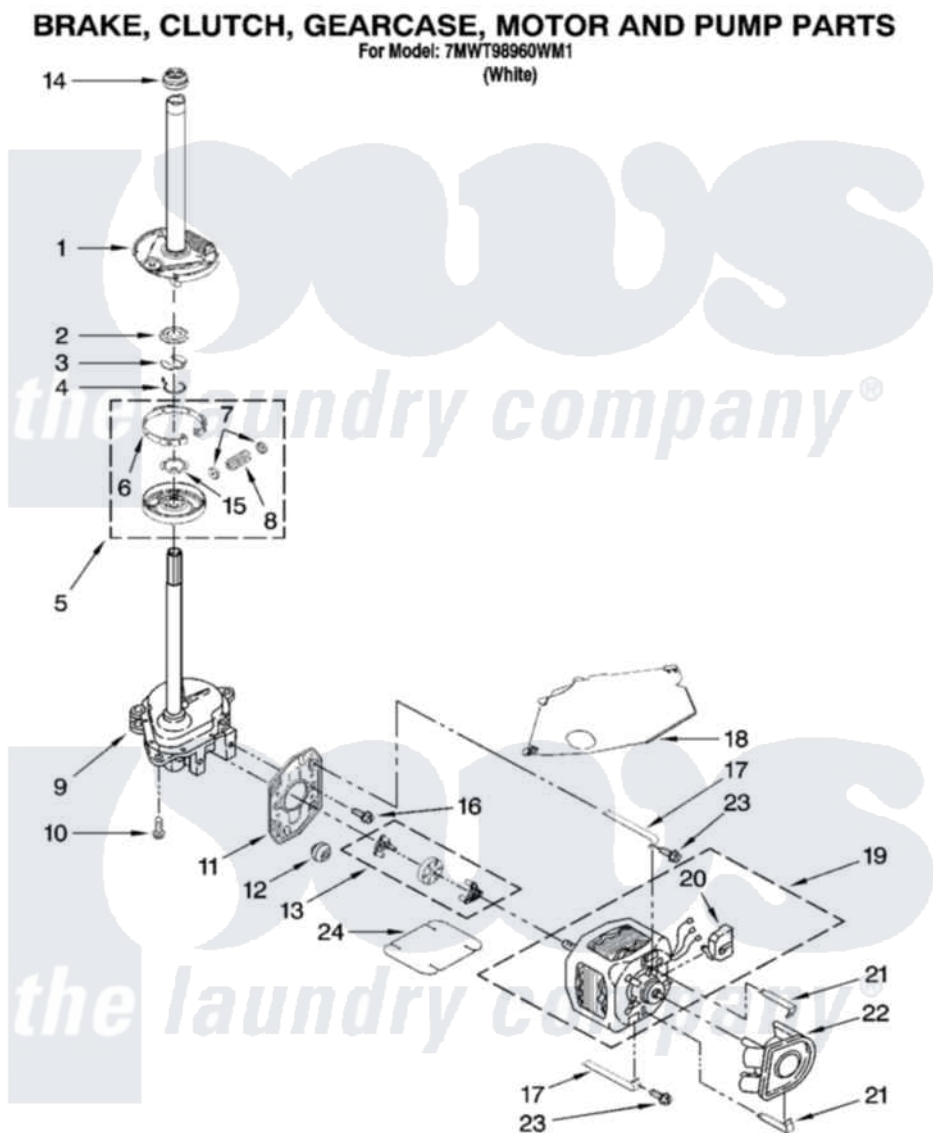

Whirlpool 7MWT98960WM1 04 - BRAKE, CLUTCH, GEARCASE, MOTOR AND PUMP PARTS

W10260920

7

Whirlpool [Residential Whirlpool 7MWT98960WM1 Washer Parts](#) Parts Diagram 04 - BRAKE, CLUTCH, GEARCASE, MOTOR AND PUMP PARTS
Click on the part number to view part

Item	Original Part Number	Replaced By	Status	Part Description
1	388952	285792		Basketdrive
2	63292			Washer, Spin Tube Thrust
3	62697	W10080230		Ring, Spin Tube Support
4	63283	285353		Ring
5	3951311	285785		Clutch
6	3951308	285790		Lining
7	62646			Cap, Clutch Spring
8	3946792			Spring And Damper Assembly
9	8532118	3360629		Gearcase
10	3357334	3400516		Screw Anti-Rattle
11	62611			Plate, Motor Mount To Gearcase
12	62691			Grommet, Motor
13	3364003	285753A		Coupling
14	8577374			Seal, Centerpost

15	3355454		Clip, Main Drive
16	3400516		Screw Anti-Rattle
17	W10086010		Retainer, Motor
18	3362089		Shield, Tub To Motor
19	8528157	661600	Motor, Main Drive
20	3952056		Switch, Main Drive Motor
21	8546127		Retainer, Pump
22	3363394		Pump
23	3387485	273556	Screw, 10-16 X 5/8
24	3946532		Shield, Motor