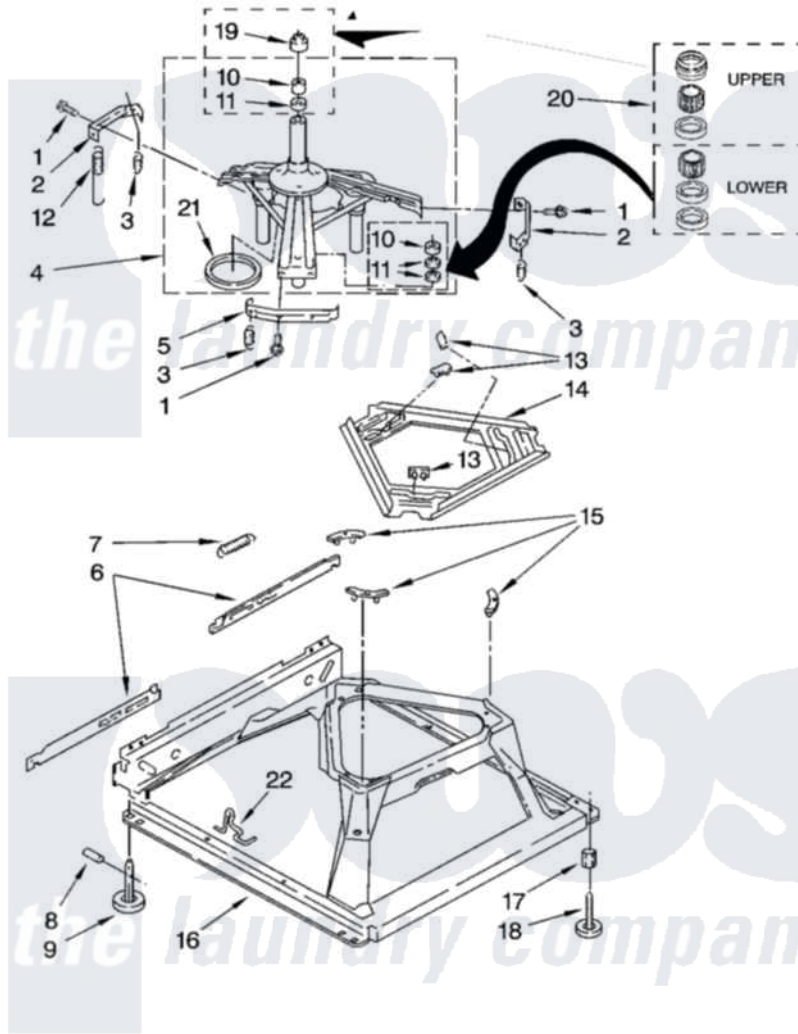

Whirlpool 7MWT98960WM1 05 - MACHINE BASE PARTS

MACHINE BASE PARTS

For Model: 7MWT98960WM1
(White)

8

W10260920

Whirlpool [Residential Whirlpool 7MWT98960WM1 Washer Parts](#) Parts Diagram 05 - MACHINE BASE PARTS
Click on the part number to view part

Item	Original Part Number	Replaced By	Status	Part Description
1	3400076			Screw, Bracket Mounting
2	64067			Bracket, Spring Outer
3	63907			Spring, Suspension
4	8575214	280184		Support
5	64065			Bracket, Spring Outer
6	63466			Link, Leveling Mechanism
7	62597	8316845		Spring
8	62837			Pin, Knurled
9	62596	285244		Feet-Leveling
10	8546455			Bearing, Centerpost
11	357409	359449		Seal, Agitator Shaft
12	388492	W10250667		Spring, Counterweight
13	62568	285219		Pad
14	3946509			Plate, Suspension
15	3363660	285744		Pad
16	3946512	285771		Base

17	3359452	Nut, Lock
18	W10001130	Foot, Leveling
19	8577376	Seal, Centerpost
20	285203	Centerpost Bearing Kit
21	63134	Ring, Sound Deadening
22	W10145155	Retainer, Suspension Spring