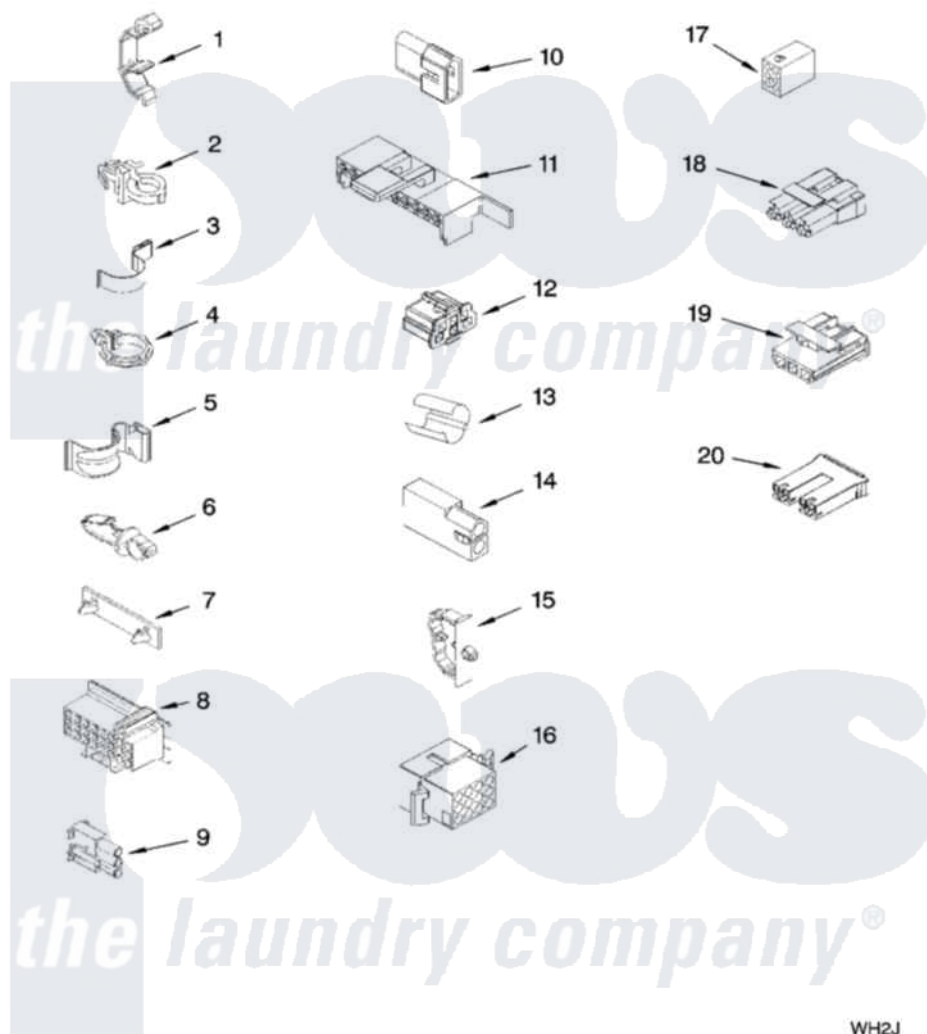

Whirlpool 7MWT98960WM1 06 - WIRING HARNESS PARTS

WIRING HARNESS PARTS

For Model: 7MWT98960WM1
(White)

W10260920

9

WH2J

Whirlpool [Residential Whirlpool 7MWT98960WM1 Washer Parts](#) Parts Diagram 06 - WIRING HARNESS PARTS
Click on the part number to view part

Item	Original Part Number	Replaced By	Status	Part Description
1	3349557			Retainer, Harness
2	388498		Not Available	Clip, Harness
3	3347812	8528351		Clip
4	3352501	8559320		Restraint, Hose
5	90016			Clip, Pressure Switch Hose
6	3390496	8281256		Clip, Harness
7	389379			Retainer, Side To Feature Panel
8	3948614			Disconnect Block
"	352089			Timer, Block Disconnect
9	62889			Receptacle, Terminal
10	353424			Plug, Terminal
11	62505			Block, Disconnect
12	3347243			Block, Disconnect
13	63523			Harness, Protector
14	717252			Receptacle, Terminal
15	3352944			Clip, Harness

16	3390423		Not Available	Block, Disconnect (12-Way) (Timer) (Use Term. 94613)
17	3347730		Not Available	Receptacle, (6-Way) (Use Term. 94613)
18	3948617	2172937		Connector
19	3360056			Connector
20	3354925			Block, Connector
"	3354926			Block, Connector