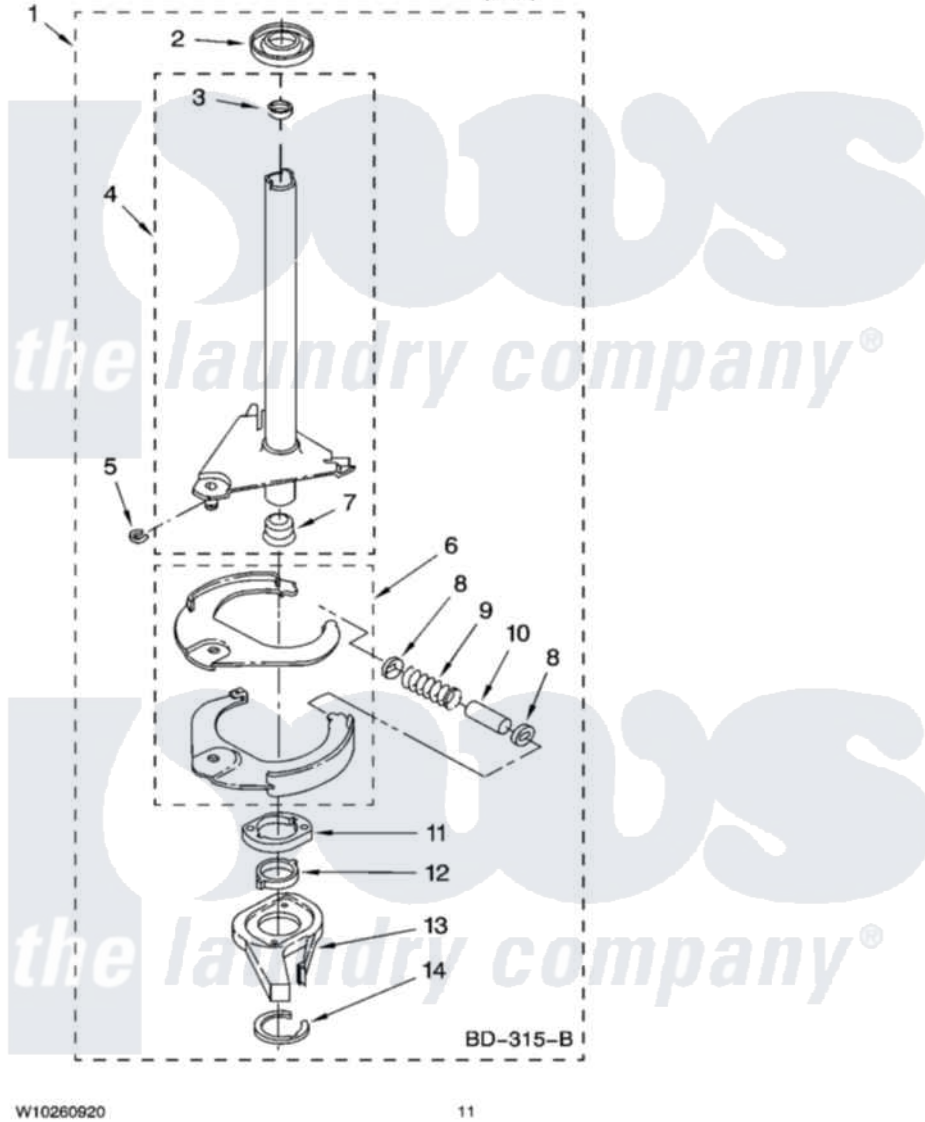

Whirlpool 7MWT98960WM1 07 - BRAKE AND DRIVE TUBE PARTS

BRAKE AND DRIVE TUBE PARTS

For Model: 7MWT98960WM1
(White)

W10260920

11

Whirlpool [Residential Whirlpool 7MWT98960WM1 Washer Parts](#) Parts Diagram 07 - BRAKE AND DRIVE TUBE PARTS
Click on the part number to view part

| Item | Original Part Number | Replaced By | Status | Part Description |
|------|------------------------|---------------------------|---------------|---------------------------------|
| 1 | 388952 | 285792 | | Basketdrive |
| 2 | 62658 | | | Ring, Thrust |
| 3 | 356427 | | | Seal, Spin Pinion |
| 4 | 64027 | 64208 | | Tube-Spin |
| 5 | 64035 | W10083190 | | Ring, Retaining |
| 6 | 64232 | 285438 | | Shoe-Brake |
| 7 | 62703 | 8546462 | | "T" Bearing, Spin Tube |
| 8 | 3353956 | 285658 | | Sleeve |
| 9 | 387806 | | Not Available | Spring, Brake |
| 10 | 3355360 | 285658 | | Sleeve |
| 11 | 661516 | 8546461 | | Cam, Brake Release |
| 12 | 63022 | | | Sleeve, Cam |
| 13 | 64194 | 285790 | | Lining |
| 14 | 90368 | W10083200 | | Ring, Retaining |
| | BLANK | | Not Available | Following Parts Not Illustrated |
| " | 285208 | | | Lubricant |