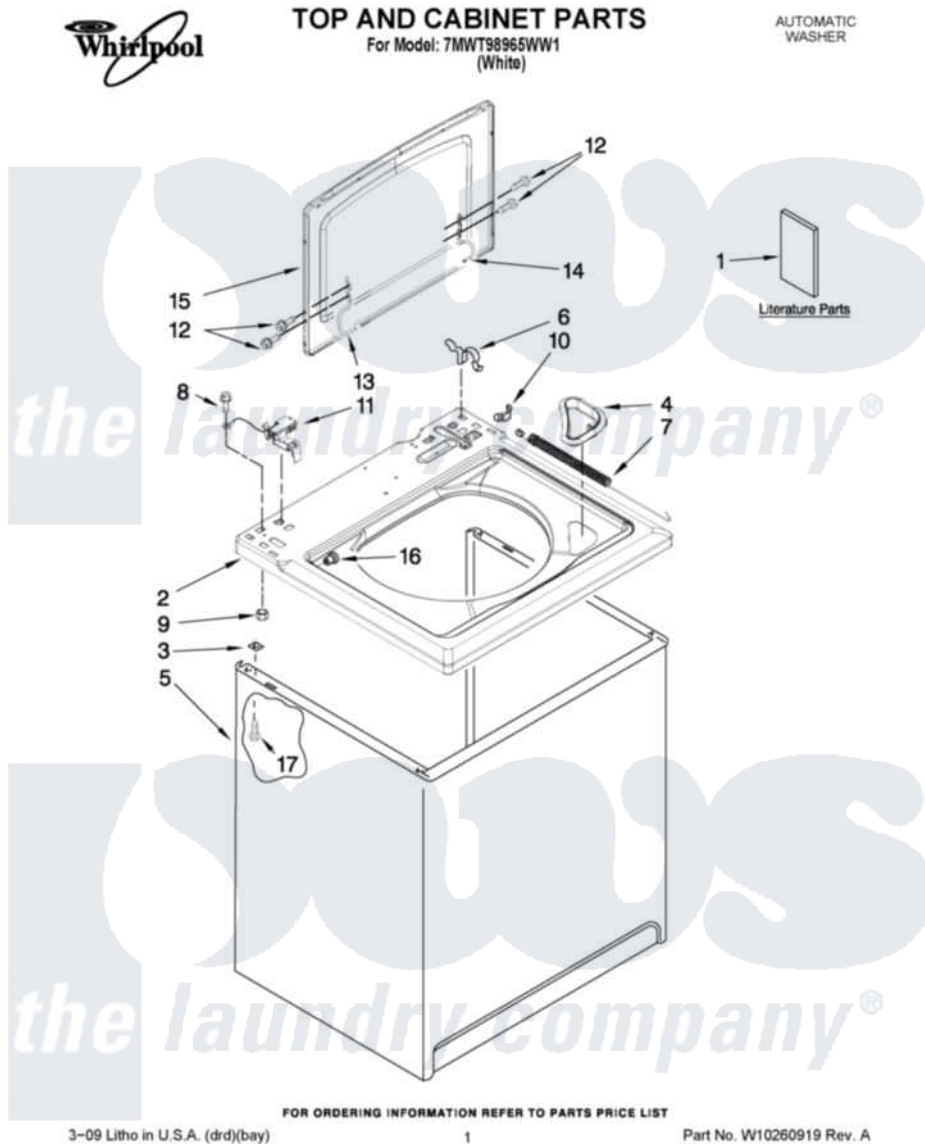

# Whirlpool 7MWT98965WW1 01 - TOP AND CABINET PARTS

Whirlpool Residential Whirlpool 7MWT98965WW1 Washer Parts Parts Diagram 01 - TOP AND CABINET PARTS  
Click on the part number to view part

Item	Original Part Number	Replaced By	Status	Part Description
1	W10155455		Not Available	Installation Instructions
"	W10213638		Not Available	Use & Care Guide
"	W10245375		Not Available	Feature Sheet
"	W10245230		Not Available	Energy Guide (Mexico)
"	W10213426		Not Available	Wiring Diagram
2	<a href="#">W10203530</a>			Top
3	62750			Spacer, Cabinet To Top (4)
4	<a href="#">W10192089</a>			Dispenser, Bleach
5	<a href="#">63424</a>			Cabinet
6	<a href="#">62780</a>			Clip, Top And Cabinet And Rear Panel
7	<a href="#">W10208782</a>			Spring-Extension, Glass Lid
8	<a href="#">3351614</a>			Screw, Gearcase Cover Mounting
9	8533959	<a href="#">680762</a>		Nut
10	<a href="#">3350828</a>			Clip-Cylinder Retainer
11	<a href="#">8318084</a>			Switch, Lid

12	<a href="#">W10119828</a>		Screw, Lid Hinge Mounting
13	8559336	<a href="#">W10225136</a>	Hinge 7 Pad Assembly
14	<a href="#">W10202542</a>		Hinge, Lid
15	<a href="#">W10164516</a>		Lid Assembly
16	<a href="#">8319539</a>		Bearing, Lid Hinge
17	<a href="#">W10165554</a>		Screw, 10-16 X 3/8