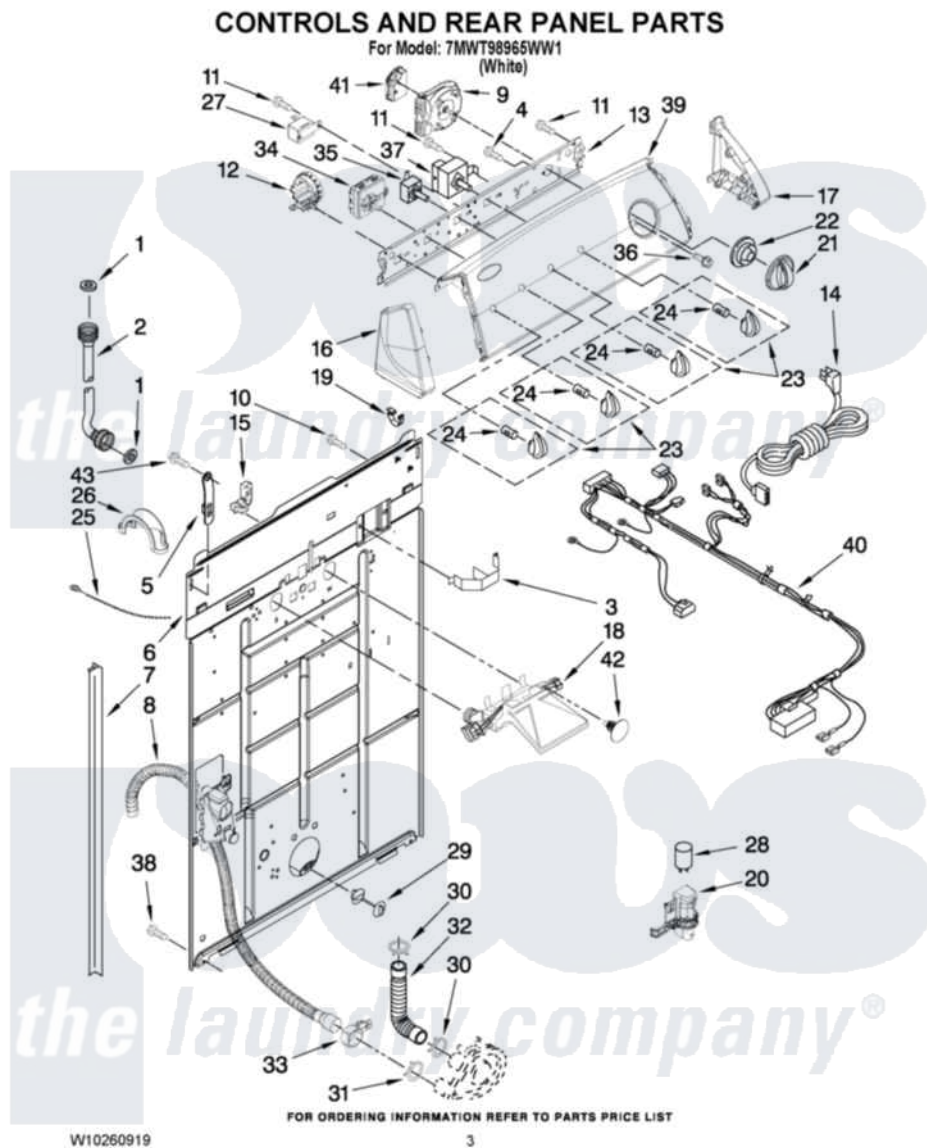

Whirlpool 7MWT98965WW1 02 - CONTROLS AND REAR PANEL PARTS

Whirlpool Residential Whirlpool 7MWT98965WW1 Washer Parts Parts Diagram 02 - CONTROLS AND REAR PANEL PARTS

[Click on the part number to view part](#)

Item	Original Part Number	Replaced By	Status	Part Description
1	W10242307	16123		Washer Inlet-Hose Miscellaneous Parts Must be Ordered Separately.
2	W10194210	89503		Hose-Inlet
"	W10196191	89503		Hose-Inlet
3	8055003			Clip, Harness And Pressure Switch
4	3400073			Screw, Ground
5	8568314			Strap, Console
6	W10194450			Panel, Rear
7	62747			Pad, Rear Panel
8	W10189267			Drain Hose Assembly
9	8577787			Timer, Control
10	3351614			Screw, Gearcase Cover Mounting
11	90767			Screw, 8A X 3/8 HeX Washer Head Tapping
12	8577843	W10337781		Switch-WL

13	8566003		Bracket, Control
14	W10115689		Cord, Power
15	3952821	285777	Relief-Str
16	8566035	8565957	Cap, End
17	8566032	8565954	Cap, End
18	W10284557		Valve, Water Inlet W/Thermistor And Vacuum Break
19	8312709		Clip-Console
20	8318046		Clip, Capacitor
21	W10034730		Knob, Timer
22	8566018		Dial,
23	W10034380		Knob, Control
24	8536939		Clip, Knob
25	3347868	W10339879	Tie, Cable
26	8577378		U-Bend, Drain Hose
27	694419		Mini-Buzzer
28	8572717		Capacitor, Motor Start
29	8519200		Support, Rear Panel
30	3363366	616099	Clamp
31	8317496	285655	Clamp, Hose
32	3951449	285871	Hose
33	8541668		Clamp, Hose
34	W10184148		Switch, Water Temperature
35	3950356		Switch, Rotary
36	3400818		Screw, Timer Mounting
37	W10163674		Switch, Rotary
38	62863	3390631	Screw, 10-16 X 3/8
39	W10244046		Panel, Console
40	W10248265		Harness, Wiring
41	8578411		Circuit Board, Agitation Delay
42	W10000080	8282566	Clip, Pine Tree
43	9740848		Screw, Mixing Valve Mounting