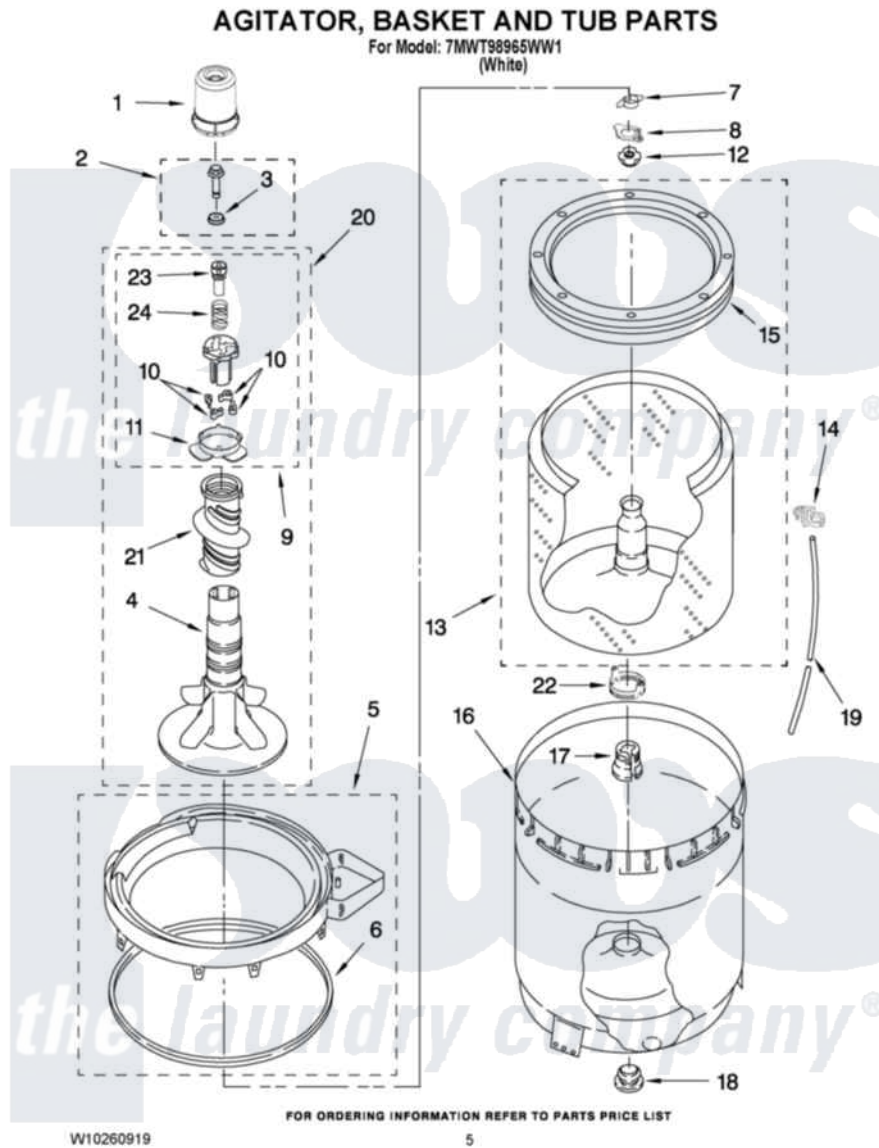

Whirlpool 7MWT98965WW1 03 - AGITATOR, BASKET AND TUB PARTS

Whirlpool Residential Whirlpool 7MWT98965WW1 Washer Parts Parts Diagram 03 - AGITATOR, BASKET AND TUB PARTS

Click on the part number to view part

Item	Original Part Number	Replaced By	Status	Part Description
1	8528278			Dispenser, Fabric Softener
2	358237			Screw And Washer
3	3949550			Washer
4	3947517			Agitator
5	8528150	W10445870		Ring-Tub
6	3976308			Gasket, Tub Ring
7	3354845			Clip, Agitator
8	8543666			Washer, Agitator
9	8537433			Cam, Driven
10	3366877	80040		Dog-Agitator
11	8055141			Bearing-Driven Cam
12	W10116602			Nut, Spanner
13	W10006327			Basket And Balance Ring
14	2219077			Clip, Pressure Switch Hose
15	W10006326			Balance Ring
16	63849			Strain Relief, Power Cord

17	389140		Tub Block, Basket Drive
18	383727		Gasket, Centerpodt
19	3347780	353244	Hose, Pressure Switch
20	8538246		Agitator
21	3946996		Auger, Agitator
22	8577198		Filter, Lint
23	8533540		Retainer, Spring
24	3946997		Spring, Compression