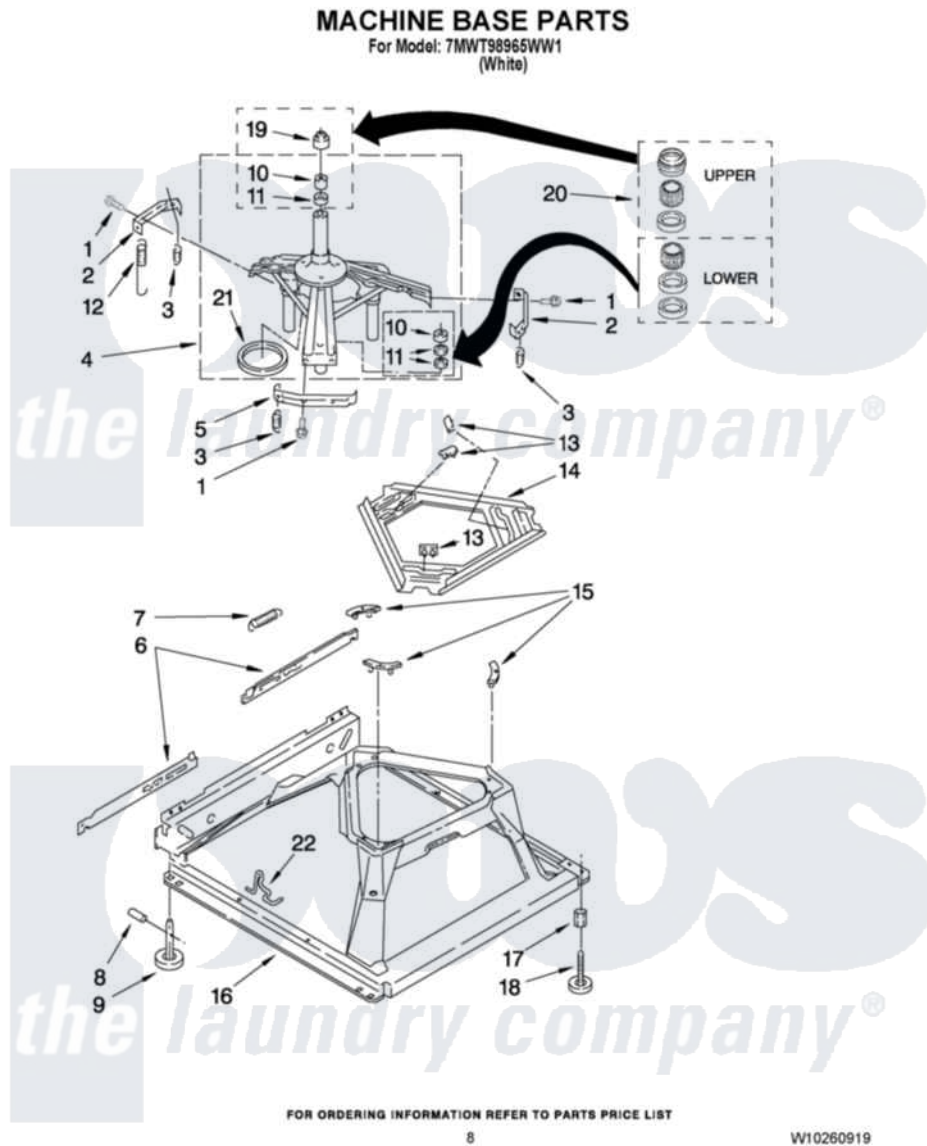

# Whirlpool 7MWT98965WW1 05 - MACHINE BASE PARTS

Whirlpool [Residential Whirlpool 7MWT98965WW1 Washer Parts](#) Parts Diagram 05 - MACHINE BASE PARTS  
Click on the part number to view part

Item	Original Part Number	Replaced By	Status	Part Description
1	<a href="#">3400076</a>			Screw, Bracket Mounting
2	<a href="#">64067</a>			Bracket, Spring Outer
3	<a href="#">63907</a>			Spring, Suspension
4	8575214	<a href="#">280184</a>		Support
5	<a href="#">64065</a>			Bracket, Spring Outer
6	<a href="#">63466</a>			Link, Leveling Mechanism
7	62597	<a href="#">8316845</a>		Spring
8	<a href="#">62837</a>			Pin, Knurled
9	62596	<a href="#">285244</a>		Feet-Leveling
10	<a href="#">8546455</a>			Bearing, Centerpost
11	357409	<a href="#">359449</a>		Seal, Agitator Shaft
12	388492	<a href="#">W10250667</a>		Spring, Counterweight
13	62568	<a href="#">285219</a>		Pad
14	<a href="#">3946509</a>			Plate, Suspension
15	3363660	<a href="#">285744</a>		Pad
16	3946512	<a href="#">285771</a>		Base

17	<a href="#">3359452</a>	Nut, Lock
18	<a href="#">W10001130</a>	Foot, Leveling
19	<a href="#">8577376</a>	Seal, Centerpost
20	<a href="#">285203</a>	Centerpost Bearing Kit
21	<a href="#">63134</a>	Ring, Sound Deadening
22	<a href="#">W10145155</a>	Retainer, Suspension Spring