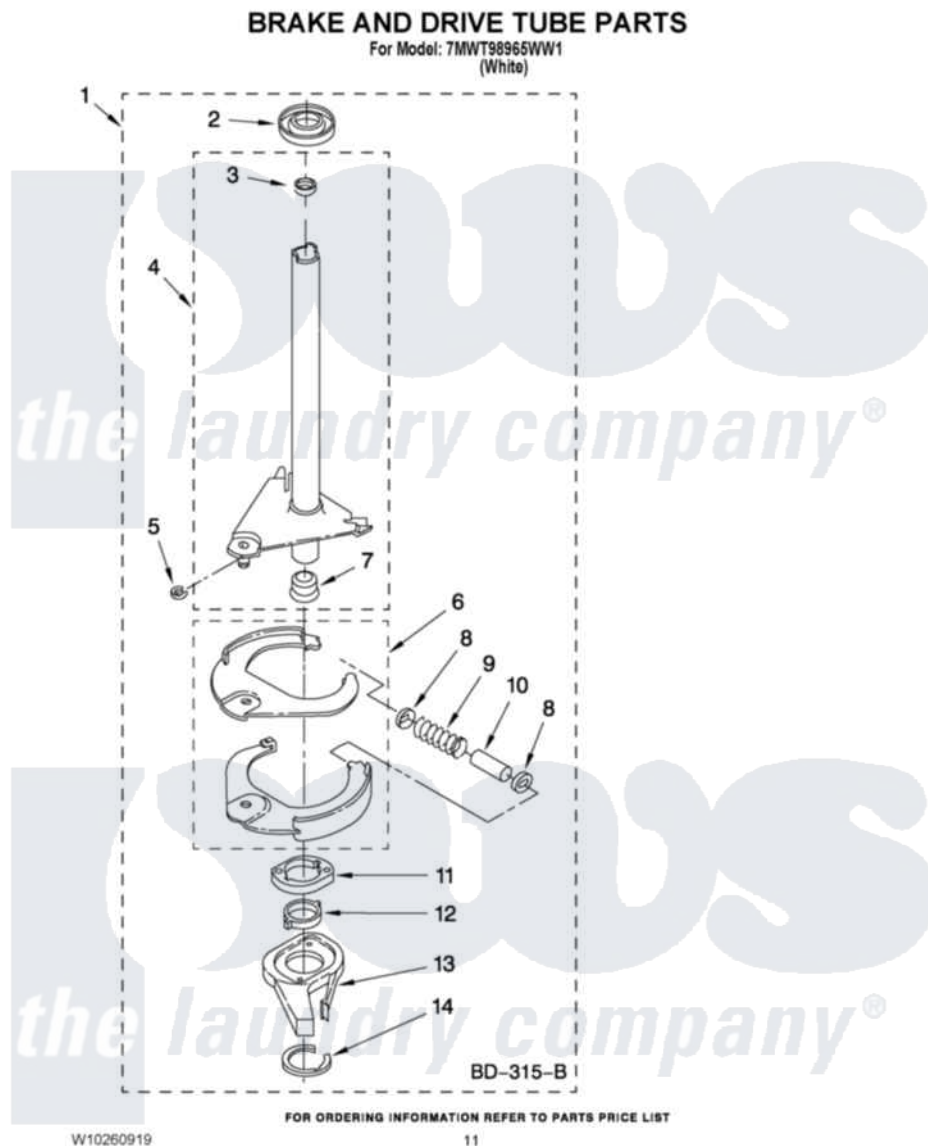

Whirlpool 7MWT98965WW1 07 - BRAKE AND DRIVE TUBE PARTS

Whirlpool [Residential Whirlpool 7MWT98965WW1 Washer Parts](#) Parts Diagram 07 - BRAKE AND DRIVE TUBE PARTS

[Click on the part number to view part](#)

Item	Original Part Number	Replaced By	Status	Part Description
1	388952	285792		Basketdrive
2	62658			Ring, Thrust
3	356427			Seal, Spin Pinion
4	64027	64208		Tube-Spin
5	64035	W10083190		Ring, Retaining
6	64232	285438		Shoe-Brake
7	62703	8546462		"T" Bearing, Spin Tube
8	3353956	285658		Sleeve
9	387806		Not Available	Spring, Brake
10	3355360	285658		Sleeve
11	661516	8546461		Cam, Brake Release
12	63022			Sleeve, Cam
13	64194	285790		Lining
14	90368	W10083200		Ring, Retaining
NI	285208			Lubricant