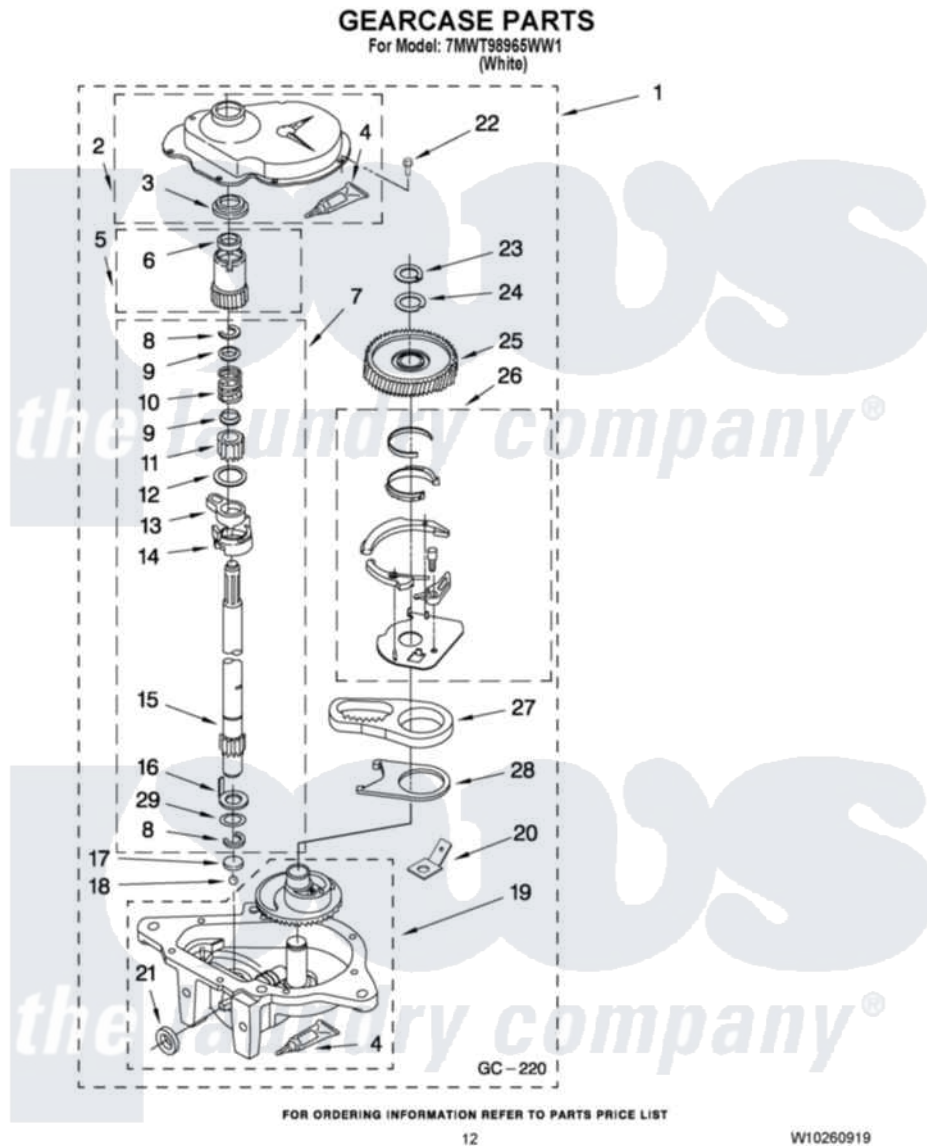

Whirlpool 7MWT98965WW1 08 - GEARCASE PARTS

Whirlpool Residential Whirlpool 7MWT98965WW1 Washer Parts Parts Diagram 08 - GEARCASE PARTS
Click on the part number to view part

Item	Original Part Number	Replaced By	Status	Part Description
1	8532118	3360629		Gearcase
2	285202			Cover, Gearcase
3	3349985			Seal, Gearcase Cover
4	285195			Sealer Sealer, Gasket
5	63320	285362		Gear and Pinion
6	356427			Seal, Spin Pinion
7	389387			Shaft, Agitator
8	90369		Not Available	Ring, Retaining (2)
9	62677			Retainer, Spring
10	62676			Spring, Agitator
11	63273	285509		Shaft, Agitator
12	62619			Washer, Agitator Gear
13	62580	285206		Cam-Agitator
14	62581	285206		Cam-Agitator
15	285509			Shaft, Agitator
16	62618			Washer, Cam Thrust

17	16018	285205	Bearing
18	85529	285205	Bearing
19	389230	285515	Gearcase
20	3949116	Not Available	BLOCK TAB, TERMINAL
21	285352		Seal Kit, Thrust Plug
22	3351614		Screw, Gearcase Cover Mounting
23	3362552	285765	Ring-Retrn
24	285735	285766	Washer Kit, Thrust
25	62570	285362	Gear and Pinon
26	388253	999516	Shelf-Glas
27	3349296	8546456	Rack, Connecting
28	62621		Actuator, Shift
29	388815		Washer, Intermediate 1 3976263 Miscellaneous Parts Bag 2 3976300 Washer, Inlet Hose 3 3366913 Clamp, Hose