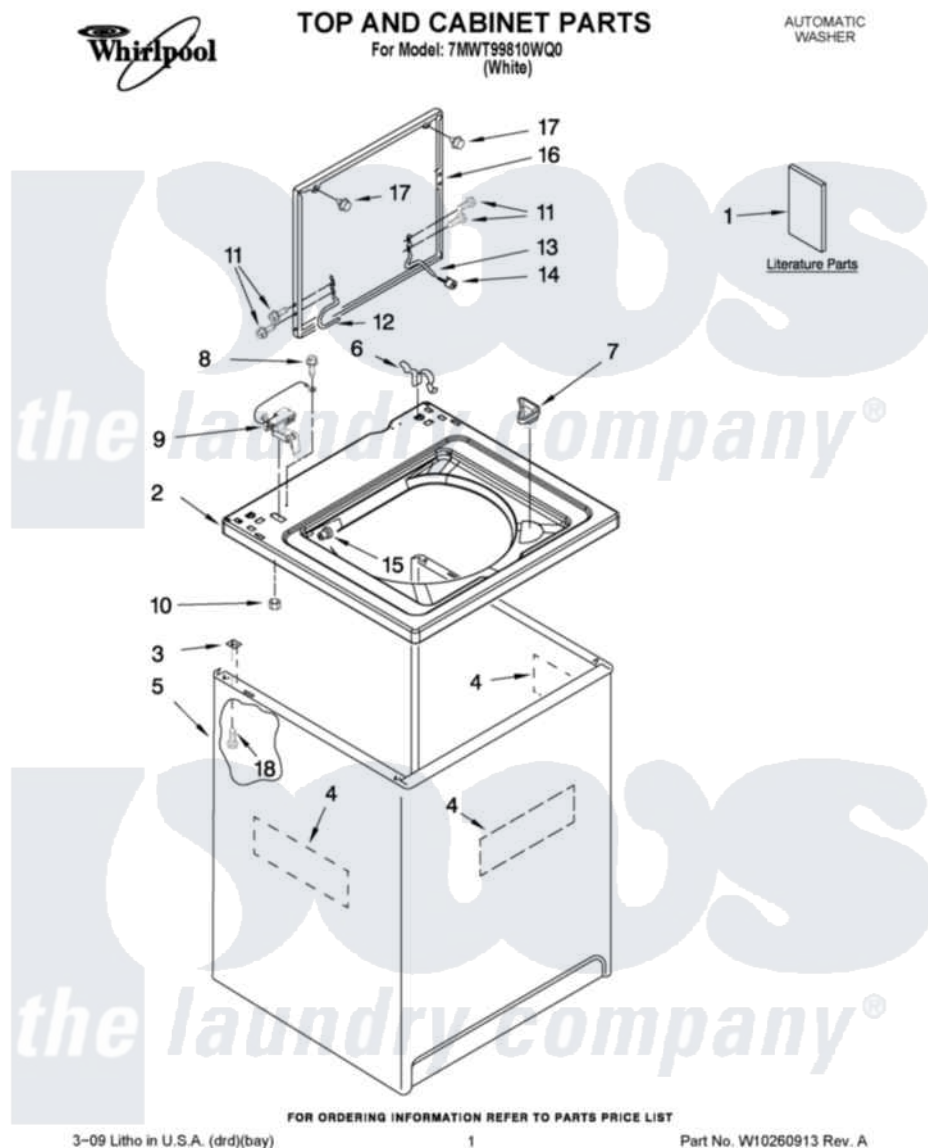

# Whirlpool 7MWT99810WQ0 01 - TOP AND CABINET PARTS

Whirlpool [Residential Whirlpool 7MWT99810WQ0 Washer Parts](#) Parts Diagram 01 - TOP AND CABINET PARTS  
Click on the part number to view part

Item	Original Part Number	Replaced By	Status	Part Description
1	W10155455		Not Available	Installation Instructions
"	W10245381		Not Available	Feature Sheet
"	W10245231		Not Available	Energy Guide (Mexico)
"	W10213638		Not Available	Use & Care Guide
"	W10185788		Not Available	Wiring Diagram
2	<a href="#">8559483</a>			Top
3	62750			Spacer, Cabinet To Top (4)
4	<a href="#">W10177046</a>			Cabinet - Damper, Sound
5	<a href="#">63424</a>			Cabinet
6	<a href="#">62780</a>			Clip, Top And Cabinet And Rear Panel
7	<a href="#">3362952</a>			Dispenser, Bleach
8	<a href="#">3351614</a>			Screw, Gearcase Cover Mounting
9	<a href="#">8318084</a>			Switch, Lid
10	8533959	<a href="#">680762</a>		Nut
11	<a href="#">W10119828</a>			Screw, Lid Hinge Mounting

12	<a href="#">W10225135</a>	Hinge, Lid	
13	<a href="#">54583</a>	Hinge, Lid	
14	<a href="#">19119</a>	Bumper, Lid Hinge	
15	<a href="#">21258</a>	Bearing, Lid Hinge	
16	8541774	<a href="#">W10193857</a>	Lid
17	<a href="#">9724509</a>	Bumper, Lid	
18	<a href="#">W10165554</a>	Screw, 10-16 X 3/8	