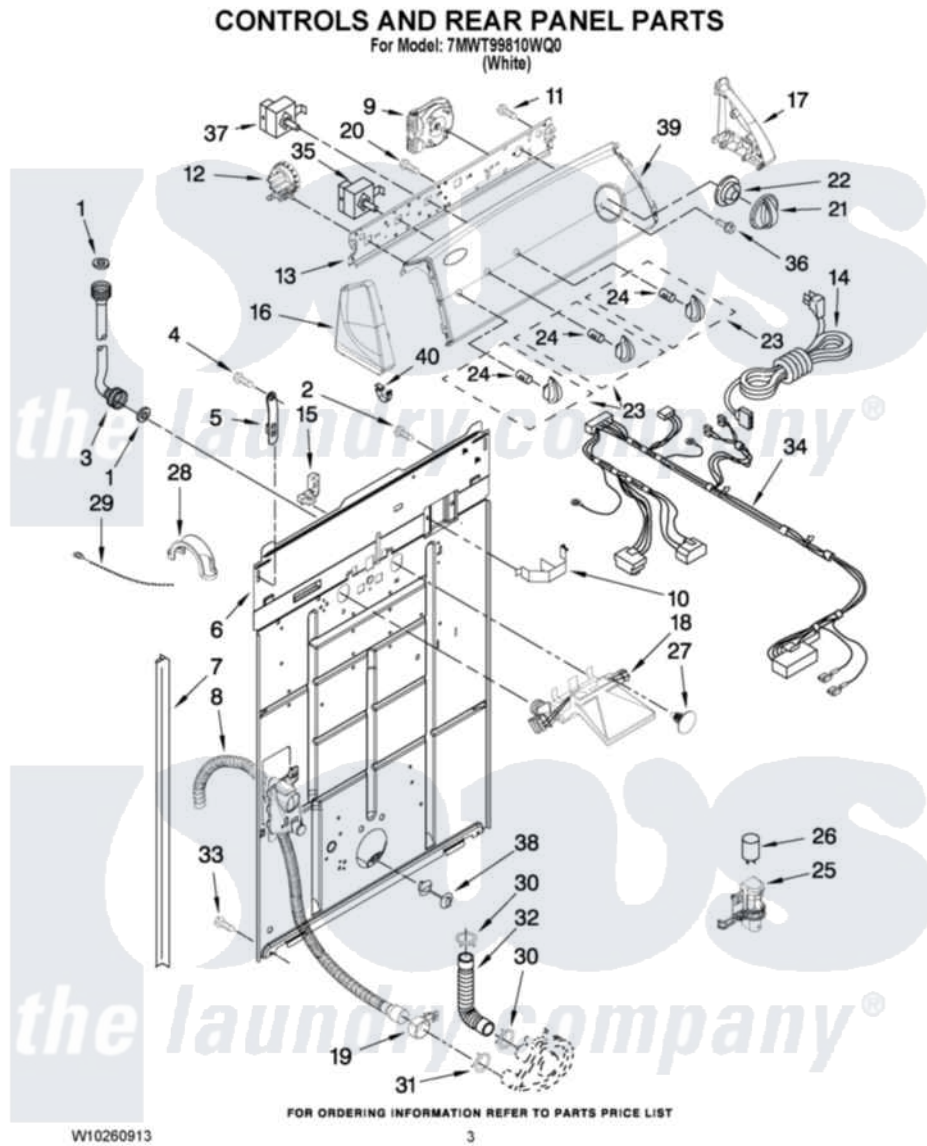

Whirlpool 7MWT99810WQ0 02 - CONTROLS AND REAR PANEL PARTS

Whirlpool [Residential Whirlpool 7MWT99810WQ0 Washer Parts](#) Parts Diagram 02 - CONTROLS AND REAR PANEL PARTS

[Click on the part number to view part](#)

Item	Original Part Number	Replaced By	Status	Part Description
1	W10242307	16123		Washer Inlet-Hose Miscellaneous Parts Must be Ordered Separately.
2	3351614			Screw, Gearcase Cover Mounting
3	W10194210	89503		Hose-Inlet
"	W10196191	89503		Hose-Inlet
4	9740848			Screw, Mixing Valve Mounting
5	8568314			Strap, Console
6	W10194450			Panel, Rear
7	62747			Pad, Rear Panel
8	W10189267			Drain Hose Assembly
9	W10185786			Timer, Control
10	8055003			Clip, Harness And Pressure Switch
11	90767			Screw, 8A X 3/8 HeX Washer Head Tapping
12	8577843	W10337781		Switch-WL

13	8566003		Bracket, Control
14	W10115689		Cord, Power
15	3952821	285777	Relief-Str
16	8566035	8565957	Cap, End
17	8566032	8565954	Cap, End
18	W10278652		Valve, Water Inlet W/Vacuum Break
19	8541668		Clamp, Hose
20	3400073		Screw, Ground
21	8566022		Knob, Timer
22	8566018		Dial,
23	8565944		Knob, Control
24	8536939		Clip, Knob
25	8318046		Clip, Capacitor
26	8572717		Capacitor, Motor Start
27	W10000080	8282566	Clip, Pine Tree
28	8577378		U-Bend, Drain Hose
29	3347868	W10339879	Tie, Cable
30	3363366	616099	Clamp
31	8317496	285655	Clamp, Hose
32	3951449	285871	Hose
33	62863	3390631	Screw, 10-16 X 3/8
34	W10235743		Harness, Wiring
35	661614		Switch, Water Temperature
36	3400818		Screw, Timer Mounting
37	3949187	W10168262	Switch, Rotary
38	8519200		Support, Rear Panel
39	W10244051		Panel, Console
40	8312709		Clip-Console