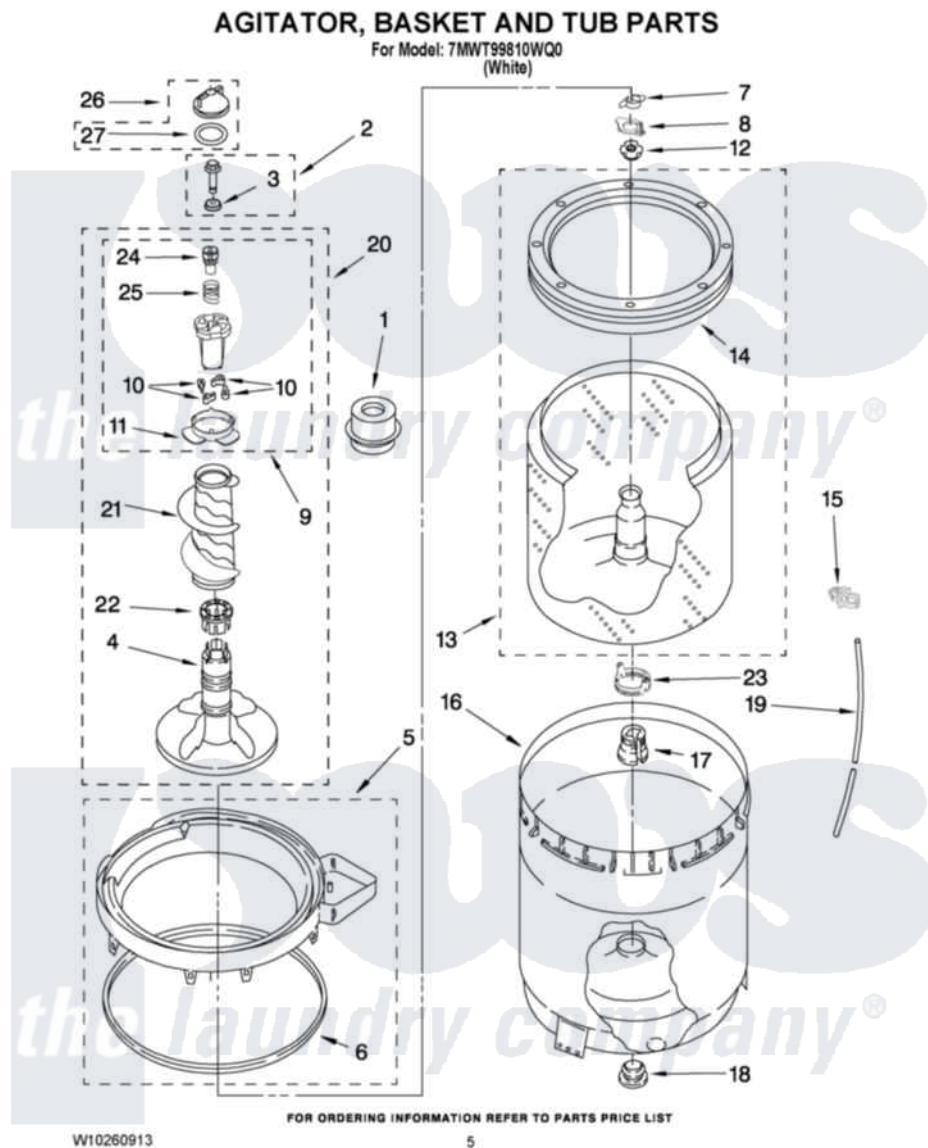

# Whirlpool 7MWT99810WQ0 03 - AGITATOR, BASKET AND TUB PARTS

Whirlpool Residential Whirlpool 7MWT99810WQ0 Washer Parts Parts Diagram 03 - AGITATOR, BASKET AND TUB PARTS

[Click on the part number to view part](#)

Item	Original Part Number	Replaced By	Status	Part Description
1	<a href="#">8580006</a>			Dispenser, Fabric Softener
2	<a href="#">358237</a>			Screw And Washer
3	<a href="#">3949550</a>			Washer
4	<a href="#">8578209</a>			Agitator, Complete Assembly
5	8528150	<a href="#">W10445870</a>		Ring-Tub
6	<a href="#">3976308</a>			Gasket, Tub Ring
7	<a href="#">3354845</a>			Clip, Agitator
8	<a href="#">8543666</a>			Washer, Agitator
9	<a href="#">8537434</a>			Cam, Driven
10	3366877	<a href="#">80040</a>		Dog-Agitator
11	<a href="#">8055141</a>			Bearing-Driven Cam
12	<a href="#">21366</a>			Nut, Spanner
13	8526016	<a href="#">W10389328</a>		Clothes Container, Assembly
14	<a href="#">387240</a>			Ring, Balance
15	<a href="#">2219077</a>			Clip, Pressure Switch Hose
16	<a href="#">63849</a>			Strain Relief, Power Cord

17	<a href="#">389140</a>		Tub Block, Basket Drive
18	<a href="#">383727</a>		Gasket, Centerpodt
19	3347780	<a href="#">353244</a>	Hose, Pressure Switch
20	<a href="#">8578210</a>		Agitator, Complete Assembly
21	<a href="#">8054468</a>		Auger, Agitator
22	<a href="#">8055228</a>		Spacer, Thrust
23	<a href="#">8577198</a>		Filter, Lint
24	<a href="#">8533540</a>		Retainer, Spring
25	<a href="#">8055140</a>		Spring, Compression
26	3354733	<a href="#">W10074580</a>	Cap, Barrier
27	<a href="#">W10072840</a>		Fabric Softener