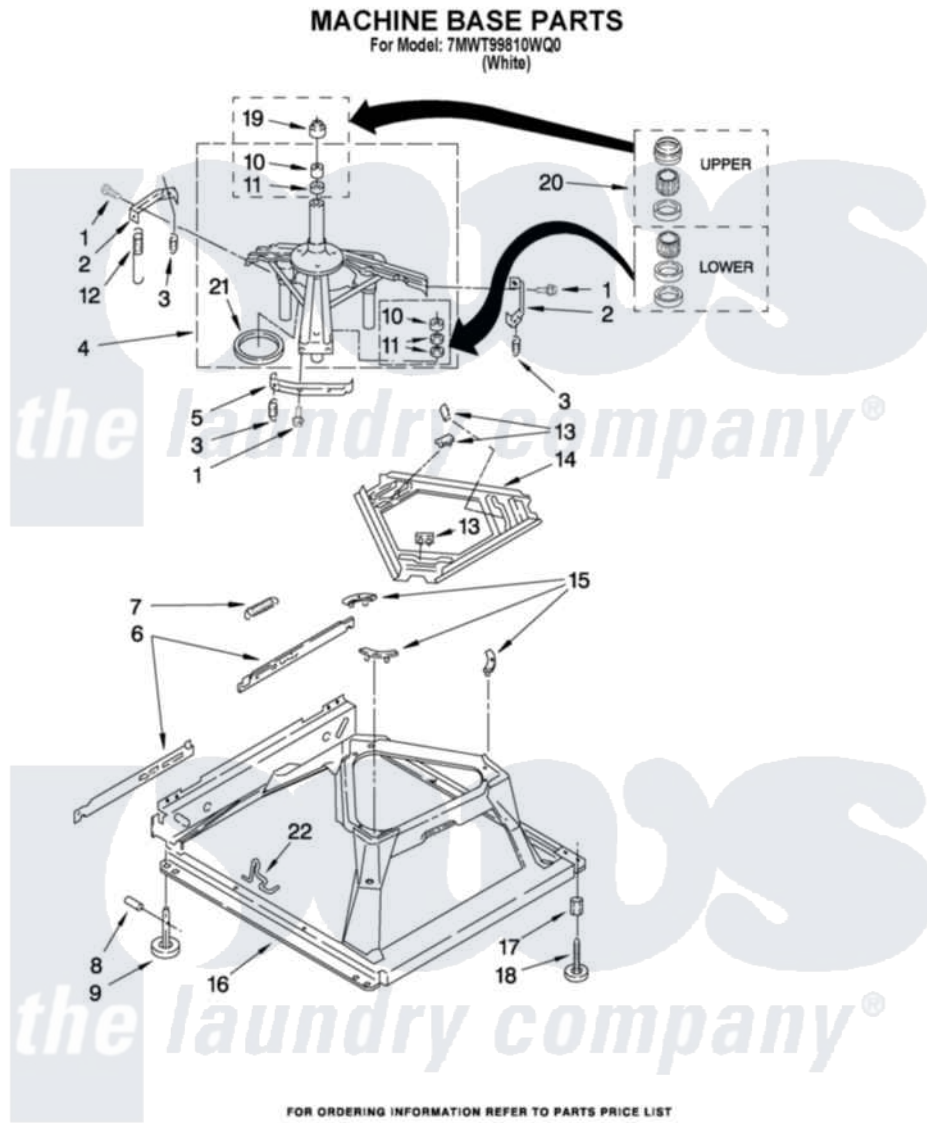

Whirlpool 7MWT99810WQ0 05 - MACHINE BASE PARTS

8

W10260913

Whirlpool [Residential Whirlpool 7MWT99810WQ0 Washer Parts](#) Parts Diagram 05 - MACHINE BASE PARTS
Click on the part number to view part

Item	Original Part Number	Replaced By	Status	Part Description
1	3400076			Screw, Bracket Mounting
2	64067			Bracket, Spring Outer
3	63907			Spring, Suspension
4	8575214	280184		Support
5	64065			Bracket, Spring Outer
6	63466			Link, Leveling Mechanism
7	62597	8316845		Spring
8	62837			Pin, Knurled
9	62596	285244		Feet-Leveling
10	8546455			Bearing, Centerpost
11	357409	359449		Seal, Agitator Shaft
12	388492	W10250667		Spring, Counterweight
13	62568	285219		Pad
14	3946509			Plate, Suspension
15	3363660	285744		Pad
16	3946512	285771		Base

17	3359452	Nut, Lock
18	W10001130	Foot, Leveling
19	8577376	Seal, Centerpost
20	285203	Centerpost Bearing Kit
21	63134	Ring, Sound Deadening
22	W10145155	Retainer, Suspension Spring