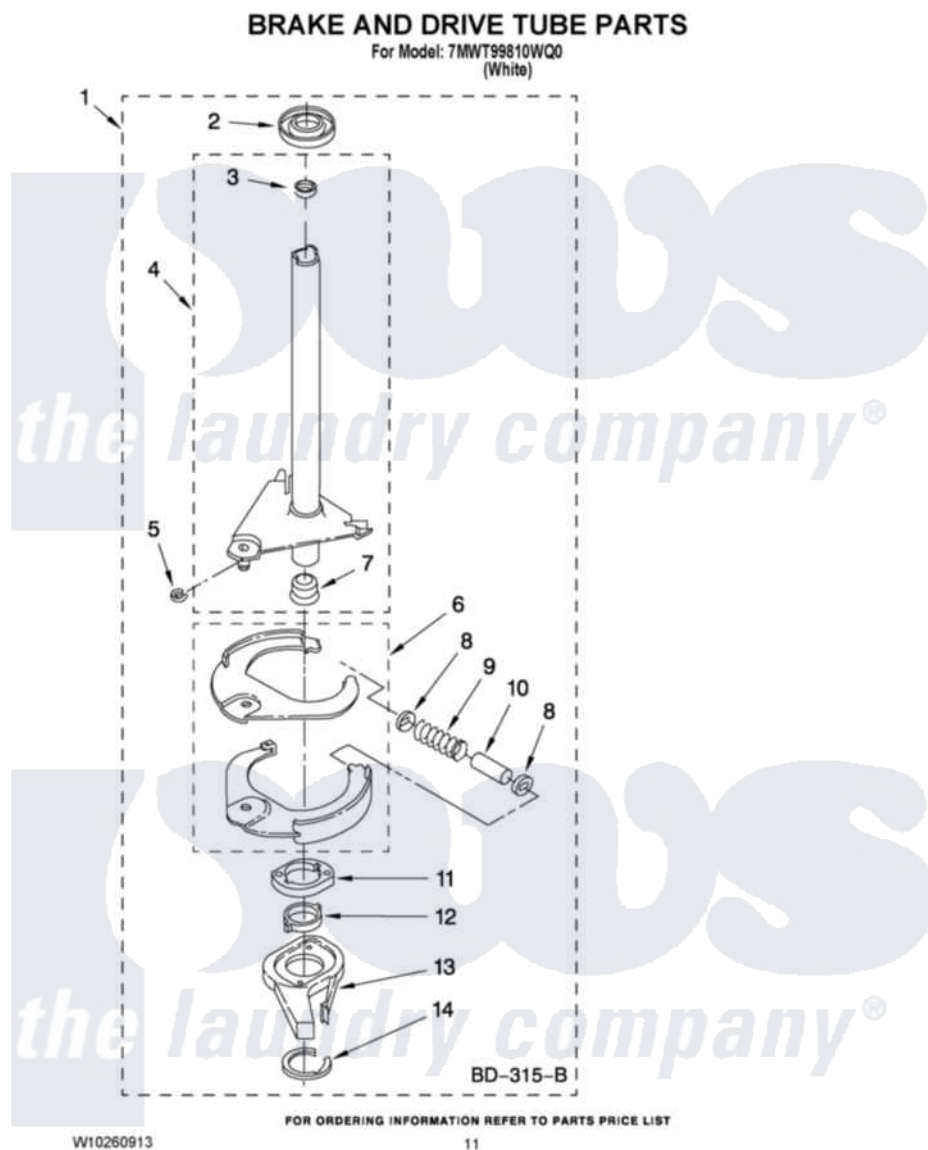

Whirlpool 7MWT99810WQ0 07 - BRAKE AND DRIVE TUBE PARTS

Whirlpool [Residential Whirlpool 7MWT99810WQ0 Washer Parts](#) Parts Diagram 07 - BRAKE AND DRIVE TUBE PARTS

Click on the part number to view part

Item	Original Part Number	Replaced By	Status	Part Description
1	388952	285792		Basketdrive
2	62658			Ring, Thrust
3	356427			Seal, Spin Pinion
4	64027	64208		Tube-Spin
5	64035	W10083190		Ring, Retaining
6	64232	285438		Shoe-Brake
7	62703	8546462		"T" Bearing, Spin Tube
8	3353956	285658		Sleeve
9	387806		Not Available	Spring, Brake
10	3355360	285658		Sleeve
11	661516	8546461		Cam, Brake Release
12	63022			Sleeve, Cam
13	64194	285790		Lining
14	90368	W10083200		Ring, Retaining
NI	285208			Lubricant