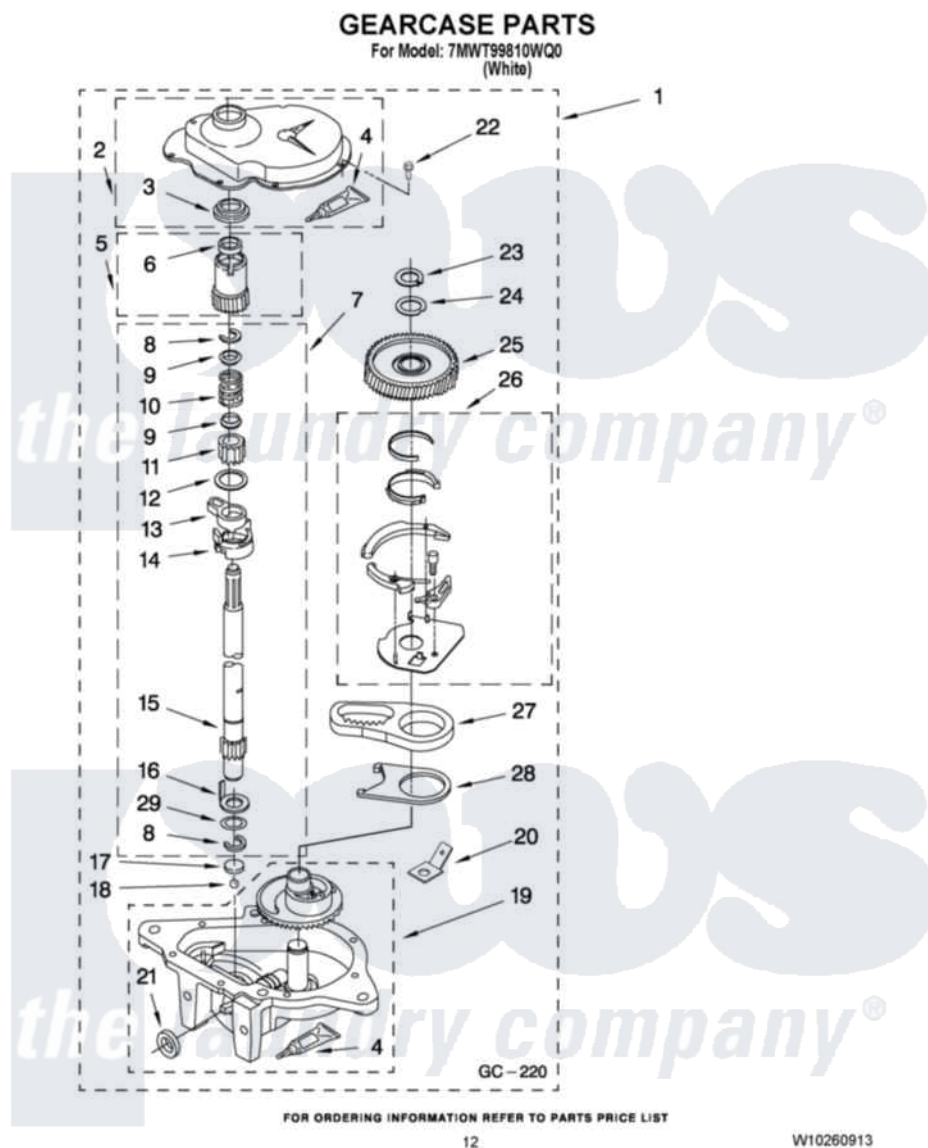

Whirlpool 7MWT99810WQ0 08 - GEARCASE PARTS

Whirlpool [Residential Whirlpool 7MWT99810WQ0 Washer Parts](#) Parts Diagram 08 - GEARCASE PARTS
Click on the part number to view part

Item	Original Part Number	Replaced By	Status	Part Description
1	8532118	3360629		Gearcase
2	285202			Cover, Gearcase
3	3349985			Seal, Gearcase Cover
4	285195			Sealer Sealer, Gasket
5	63320	285362		Gear and Pinion
6	356427			Seal, Spin Pinion
7	389387			Shaft, Agitator
8	90369		Not Available	Ring, Retaining (2)
9	62677			Retainer, Spring
10	62676			Spring, Agitator
11	63273	285509		Shaft, Agitator
12	62619			Washer, Agitator Gear
13	62580	285206		Cam-Agitator
14	62581	285206		Cam-Agitator
15	285509			Shaft, Agitator
16	62618			Washer, Cam Thrust

17	16018	285205	Bearing
18	85529	285205	Bearing
19	389230	285515	Gearcase
20	3949116	Not Available	BLOCK TAB, TERMINAL
21	285352		Seal Kit, Thrust Plug
22	3351614		Screw, Gearcase Cover Mounting
23	3362552	285765	Ring-Retrn
24	285735	285766	Washer Kit, Thrust
25	62570	285362	Gear and Pinon
26	388253	999516	Shelf-Glas
27	3349296	8546456	Rack, Connecting
28	62621		Actuator, Shift
29	388815		Washer, Intermediate 1 3976263 Miscellaneous Parts Bag 2 3976300 Washer, Inlet Hose 3 3366913 Clamp, Hose