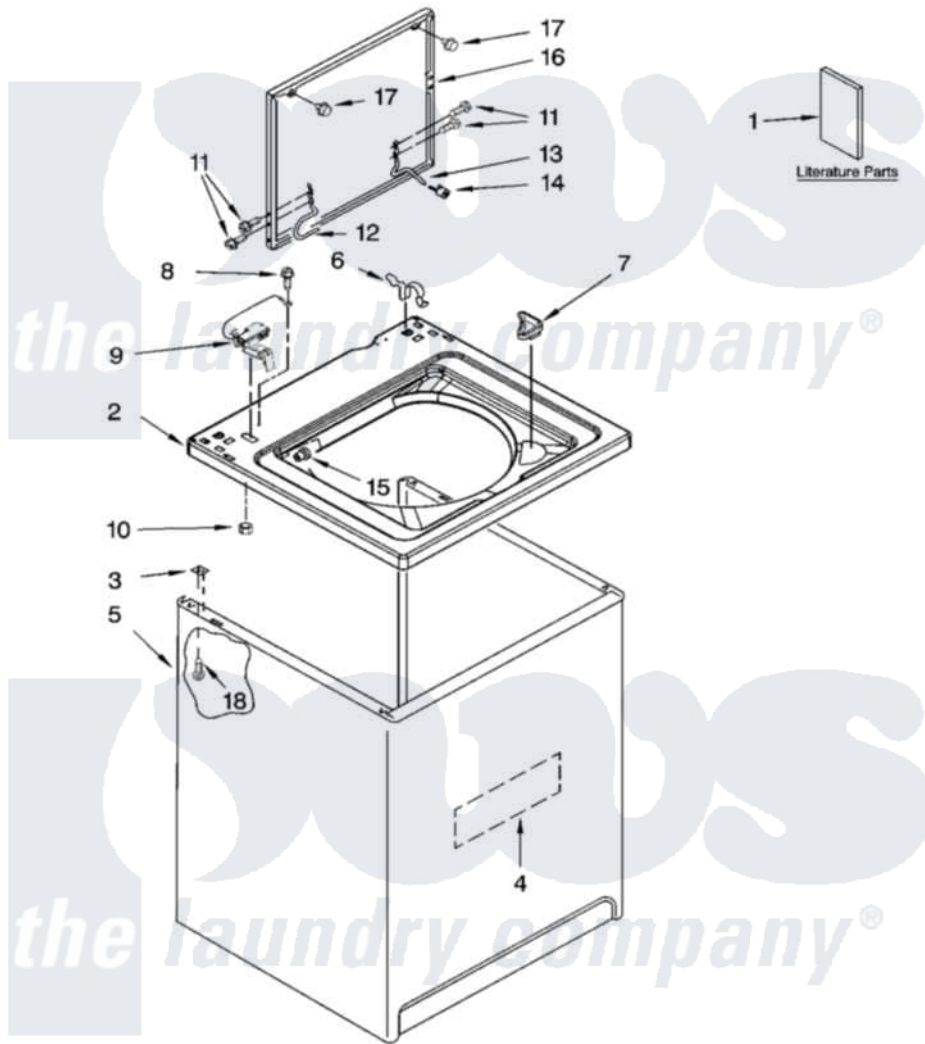

Whirlpool 7MWT99815WM0 01 - TOP AND CABINET PARTS

TOP AND CABINET PARTS

For Models: 7MWT99815WM0, 7MWT99815WT0
(White) (Biscuit)

AUTOMATIC
WASHER

2-09 Litho in U.S.A. (drd) (psw)

1

Part No. W10256743 Rev. A

Whirlpool [Residential Whirlpool 7MWT99815WM0 Washer Parts](#) Parts Diagram 01 - TOP AND CABINET PARTS
Click on the part number to view part

Item	Original Part Number	Replaced By	Status	Part Description
1	W10155455		Not Available	Installation Instructions
"	W10245381		Not Available	Feature Sheet
"	W10245231		Not Available	Energy Guide (Mexico)
"	W10213638		Not Available	Use & Care Guide
"	W10185788		Not Available	Wiring Diagram
2	8559483			Top
"	8567424			Top
3	62750			Spacer, Cabinet To Top (4)
4	W10177046			Cabinet - Damper, Sound
5	63424			Cabinet
"	3954357			Cabinet
6	62780			Clip, Top And Cabinet And Rear Panel
7	3362952			Dispenser, Bleach
8	3351614			Screw, Gearcase Cover Mounting
9	8318084			Switch, Lid

10	8533959	680762	Nut
11	W10119828		Screw, Lid Hinge Mounting
12	W10225135		Hinge, Lid
13	54583		Hinge, Lid
14	19119		Bumper, Lid Hinge
15	21258		Bearing, Lid Hinge
16	8541774	W10193857	Lid
"	W10171116	W10193858	Lid
17	9724509		Bumper, Lid
18	W10165554		Screw, 10-16 X 3/8