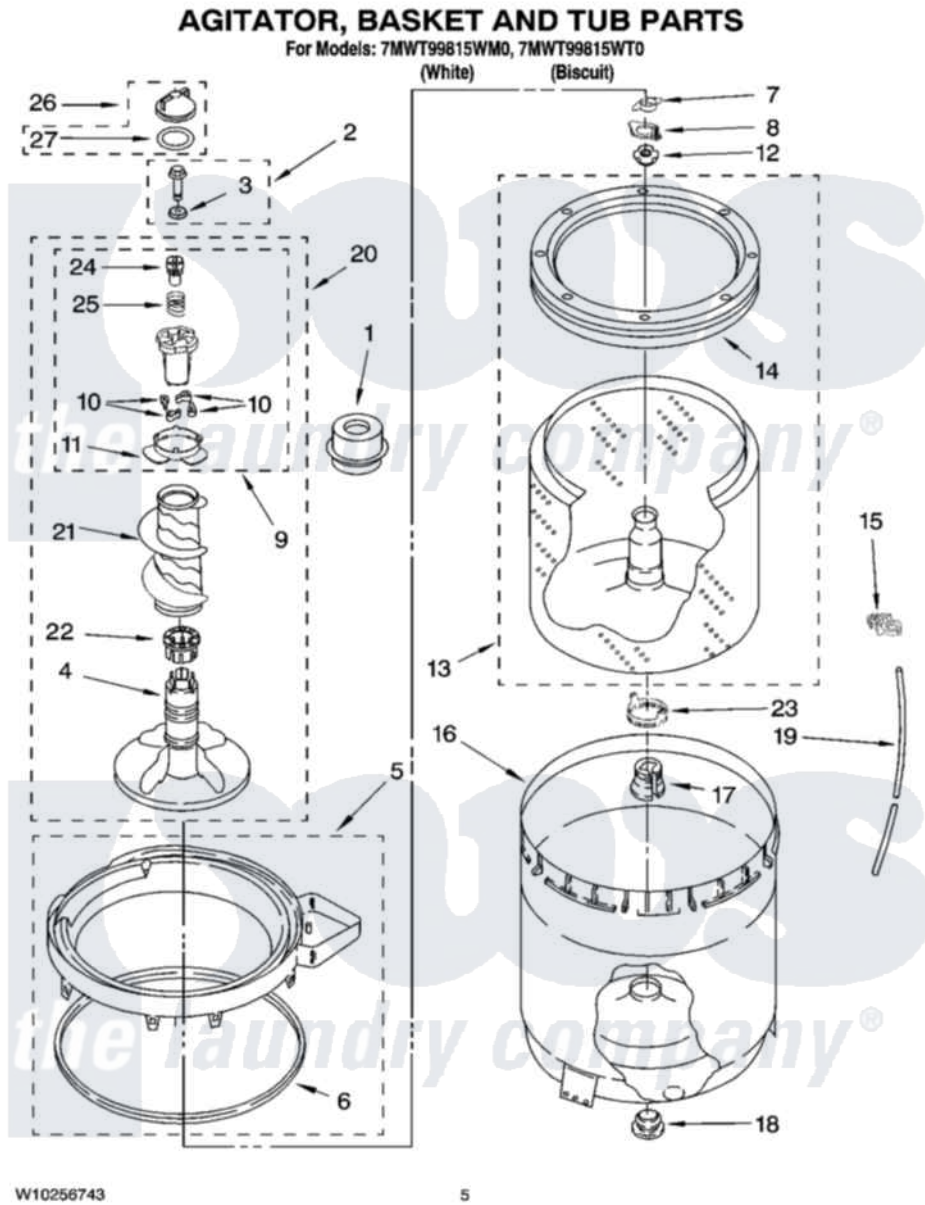

# Whirlpool 7MWT99815WM0 03 - AGITATOR, BASKET AND TUB PARTS

Whirlpool [Residential Whirlpool 7MWT99815WM0 Washer Parts](#) Parts Diagram 03 - AGITATOR, BASKET AND TUB PARTS

Click on the part number to view part

Item	Original Part Number	Replaced By	Status	Part Description
1	<a href="#">8580006</a>			Dispenser, Fabric Softener
2	<a href="#">358237</a>			Screw And Washer
3	<a href="#">3949550</a>			Washer
4	<a href="#">8578209</a>			Agitator, Complete Assembly
5	8528150	<a href="#">W10445870</a>		Ring-Tub
6	<a href="#">3976308</a>			Gasket, Tub Ring
7	<a href="#">3354845</a>			Clip, Agitator
8	<a href="#">8543666</a>			Washer, Agitator
9	<a href="#">8537434</a>			Cam, Driven
10	3366877	<a href="#">80040</a>		Dog-Agitator
11	<a href="#">8055141</a>			Bearing-Driven Cam
12	<a href="#">21366</a>			Nut, Spanner
13	8526016	<a href="#">W10389328</a>		Clothes Container, Assembly
14	<a href="#">387240</a>			Ring, Balance
15	<a href="#">2219077</a>			Clip, Pressure Switch Hose
16	<a href="#">63849</a>			Strain Relief, Power Cord

17	<a href="#">389140</a>		Tub Block, Basket Drive
18	<a href="#">383727</a>		Gasket, Centerpod
19	3347780	<a href="#">353244</a>	Hose, Pressure Switch
20	<a href="#">8578210</a>		Agitator, Complete Assembly
21	<a href="#">8054468</a>		Auger, Agitator
22	<a href="#">8055228</a>		Spacer, Thrust
23	<a href="#">8577198</a>		Filter, Lint
24	<a href="#">8533540</a>		Retainer, Spring
25	<a href="#">8055140</a>		Spring, Compression
26	3354733	<a href="#">W10074580</a>	Cap, Barrier
27	<a href="#">W10072840</a>		Fabric Softener