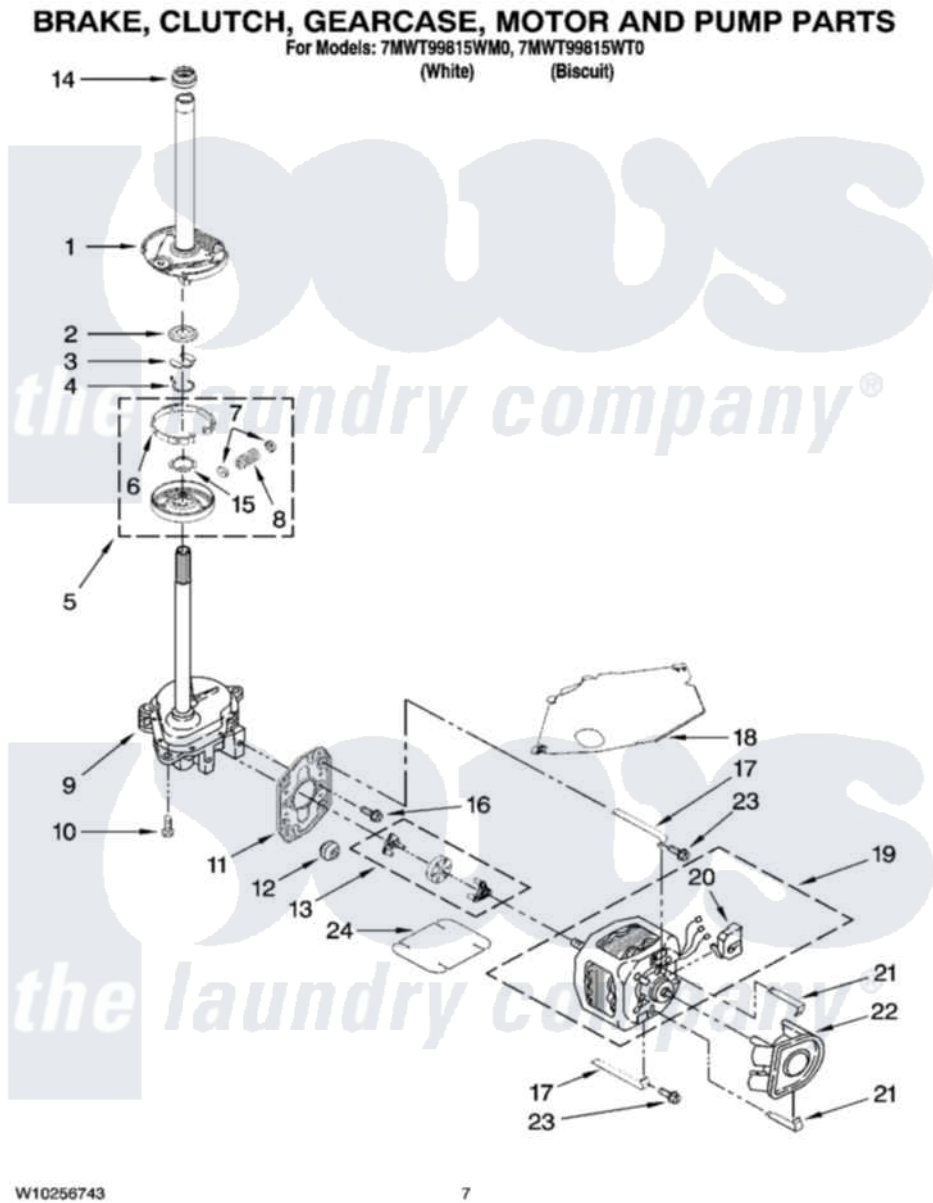

# Whirlpool 7MWT99815WM0 04 - BRAKE, CLUTCH, GEARCASE, MOTOR AND PUMP PARTS

W10256743

7

Whirlpool [Residential Whirlpool 7MWT99815WM0 Washer Parts](#) Parts Diagram 04 - BRAKE, CLUTCH, GEARCASE, MOTOR AND PUMP PARTS  
Click on the part number to view part

Item	Original Part Number	Replaced By	Status	Part Description
1	388952	<a href="#">285792</a>		Basketdrive
2	<a href="#">63292</a>			Washer, Spin Tube Thrust
3	62697	<a href="#">W10080230</a>		Ring, Spin Tube Support
4	63283	<a href="#">285353</a>		Ring
5	3951311	<a href="#">285785</a>		Clutch
6	3951308	<a href="#">285790</a>		Lining
7	<a href="#">62646</a>			Cap, Clutch Spring
8	<a href="#">3946792</a>			Spring And Damper Assembly
9	8532118	<a href="#">3360629</a>		Gearcase
10	3357334	<a href="#">3400516</a>		Screw Anti-Rattle
11	<a href="#">62611</a>			Plate, Motor Mount To Gearcase
12	<a href="#">62691</a>			Grommet, Motor
13	3364003	<a href="#">285753A</a>		Coupling
14	<a href="#">8577374</a>			Seal, Centerpost

15	<a href="#">3355454</a>		Clip, Main Drive
16	<a href="#">3400516</a>		Screw Anti-Rattle
17	<a href="#">W10086010</a>		Retainer, Motor
18	<a href="#">3362089</a>		Shield, Tub To Motor
19	8528157	<a href="#">661600</a>	Motor, Main Drive
20	<a href="#">3952056</a>		Switch, Main Drive Motor
21	<a href="#">8546127</a>		Retainer, Pump
22	<a href="#">3363394</a>		Pump
23	3387485	<a href="#">273556</a>	Screw, 10-16 X 5/8
24	<a href="#">3946532</a>		Shield, Motor