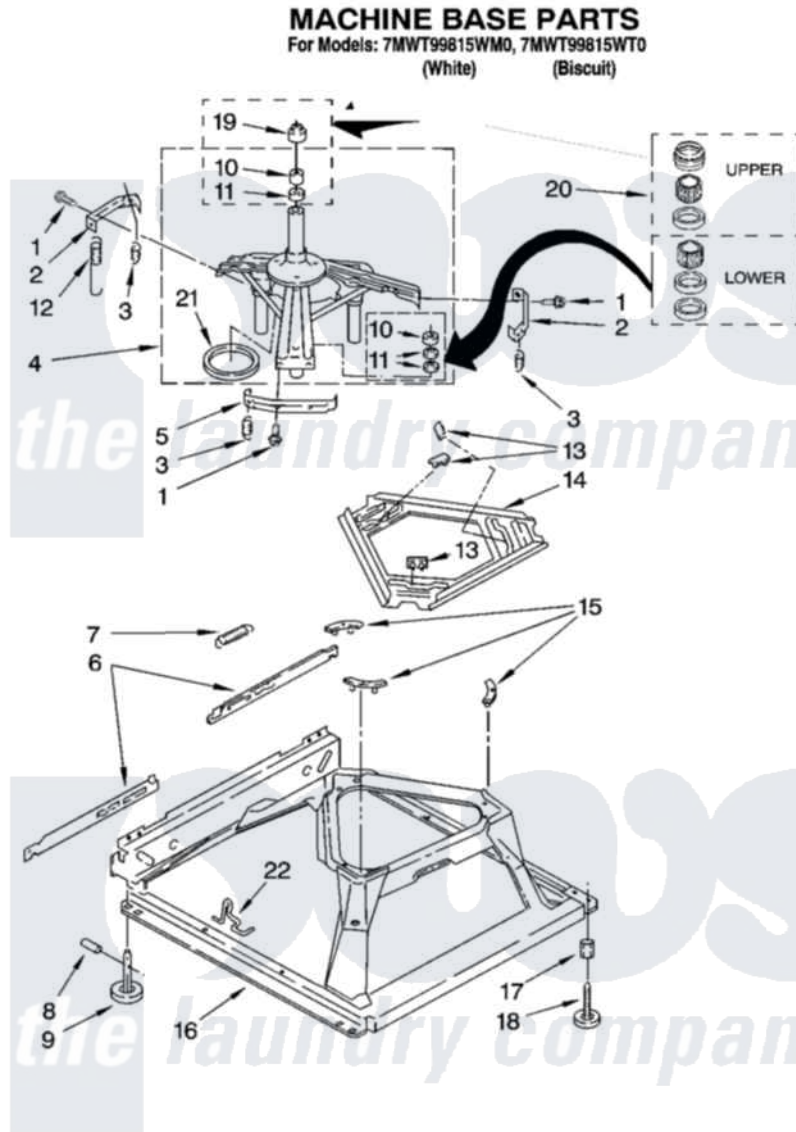

Whirlpool 7MWT99815WM0 05 - MACHINE BASE PARTS

8

W10256743

Whirlpool [Residential Whirlpool 7MWT99815WM0 Washer Parts](#) Parts Diagram 05 - MACHINE BASE PARTS
Click on the part number to view part

Item	Original Part Number	Replaced By	Status	Part Description
1	3400076			Screw, Bracket Mounting
2	64067			Bracket, Spring Outer
3	63907			Spring, Suspension
4	8575214	280184		Support
5	64065			Bracket, Spring Outer
6	63466			Link, Leveling Mechanism
7	62597	8316845		Spring
8	62837			Pin, Knurled
9	62596	285244		Feet-Leveling
10	8546455			Bearing, Centerpost
11	357409	359449		Seal, Agitator Shaft
12	388492	W10250667		Spring, Counterweight
13	62568	285219		Pad
14	3946509			Plate, Suspension
15	3363660	285744		Pad
16	3946512	285771		Base

17	3359452	Nut, Lock
18	W10001130	Foot, Leveling
19	8577376	Seal, Centerpost
20	285203	Centerpost Bearing Kit
21	63134	Ring, Sound Deadening
22	W10145155	Retainer, Suspension Spring