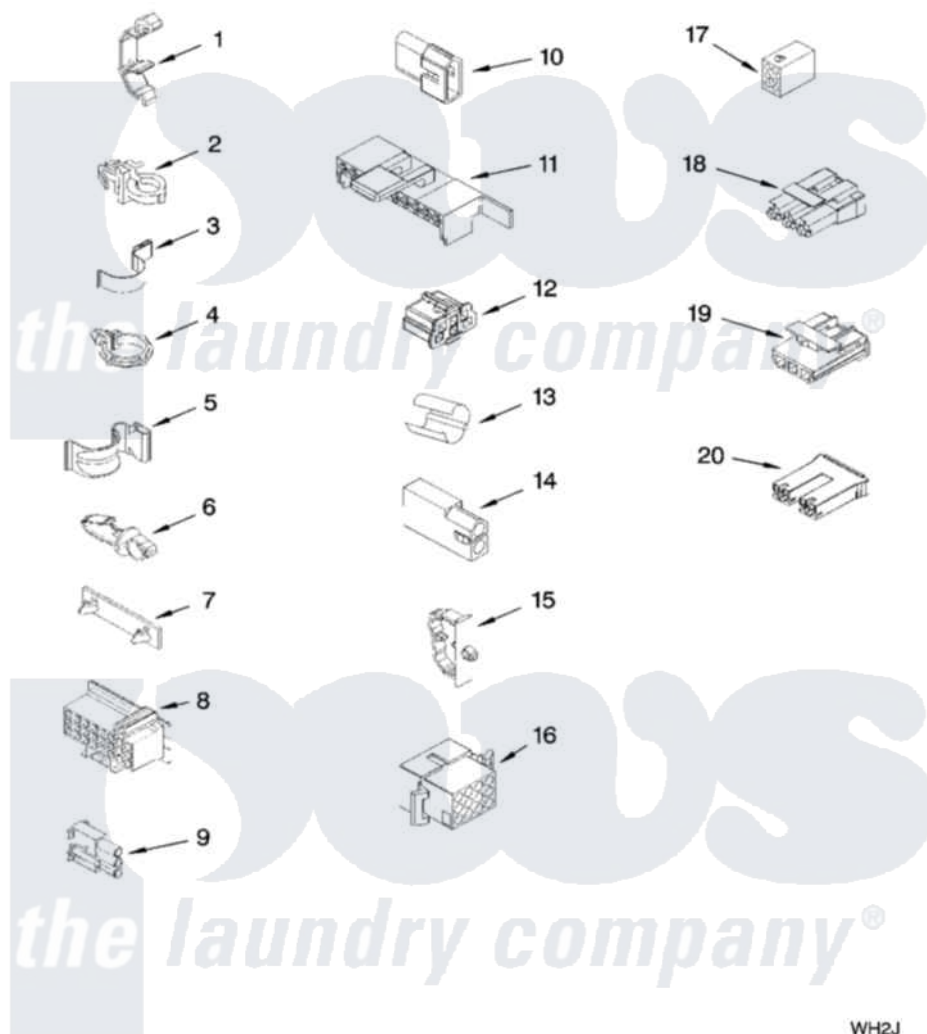

Whirlpool 7MWT99815WM0 06 - WIRING HARNESS PARTS

WIRING HARNESS PARTS

For Models: 7MWT99815WM0, 7MWT99815WT0
(White) (Biscuit)

W10256743

9

WH2J

Whirlpool [Residential Whirlpool 7MWT99815WM0 Washer Parts](#) Parts Diagram 06 - WIRING HARNESS PARTS
Click on the part number to view part

Item	Original Part Number	Replaced By	Status	Part Description
1	3349557			Retainer, Harness
2	388498		Not Available	Clip, Harness
3	3347812	8528351		Clip
4	3352501	8559320		Restraint, Hose
5	90016			Clip, Pressure Switch Hose
6	3390496	8281256		Clip, Harness
7	389379			Retainer, Side To Feature Panel
8	3948614			Disconnect Block
"	352089			Timer, Block Disconnect
9	62889			Receptacle, Terminal
10	353424			Plug, Terminal
11	62505			Block, Disconnect
12	3347243			Block, Disconnect
13	63523			Harness, Protector
14	717252			Receptacle, Terminal
15	3352944			Clip, Harness

16	3390423		Not Available	Block, Disconnect (12-Way) (Timer) (Use Term. 94613)
17	3347730		Not Available	Receptacle, (6-Way) (Use Term. 94613)
18	3948617	2172937		Connector
19	3360056			Connector
20	3354925			Block, Connector
"	3354926			Block, Connector