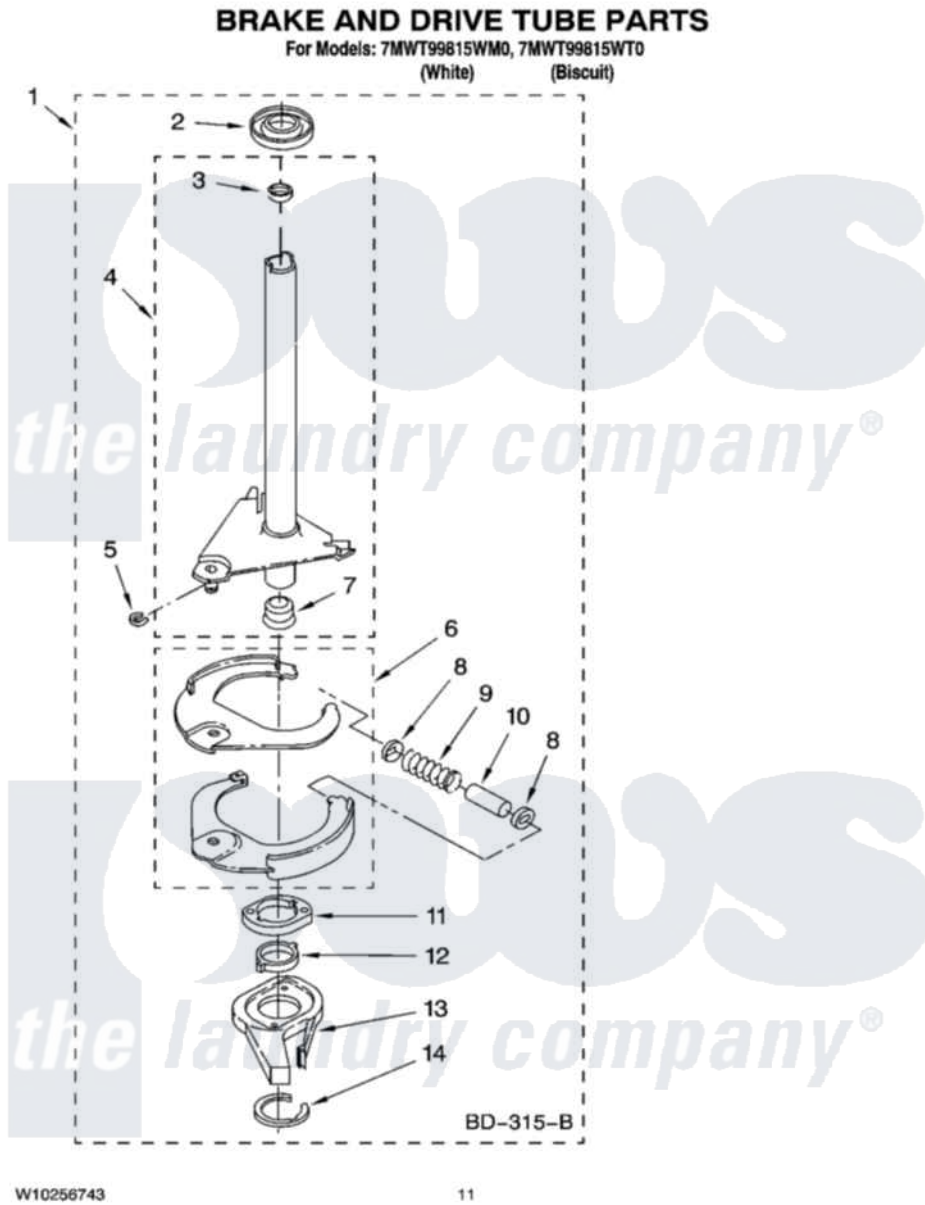

Whirlpool 7MWT99815WM0 07 - BRAKE AND DRIVE TUBE PARTS

Whirlpool Residential Whirlpool 7MWT99815WM0 Washer Parts Parts Diagram 07 - BRAKE AND DRIVE TUBE PARTS
Click on the part number to view part

Item	Original Part Number	Replaced By	Status	Part Description
1	388952	285792		Basketdrive
2	62658			Ring, Thrust
3	356427			Seal, Spin Pinion
4	64027	64208		Tube-Spin
5	64035	W10083190		Ring, Retaining
6	64232	285438		Shoe-Brake
7	62703	8546462		"T" Bearing, Spin Tube
8	3353956	285658		Sleeve
9	387806		Not Available	Spring, Brake
10	3355360	285658		Sleeve
11	661516	8546461		Cam, Brake Release
12	63022			Sleeve, Cam
13	64194	285790		Lining
14	90368	W10083200		Ring, Retaining
	BLANK		Not Available	Following Parts Not Illustrated
"	285208			Lubricant