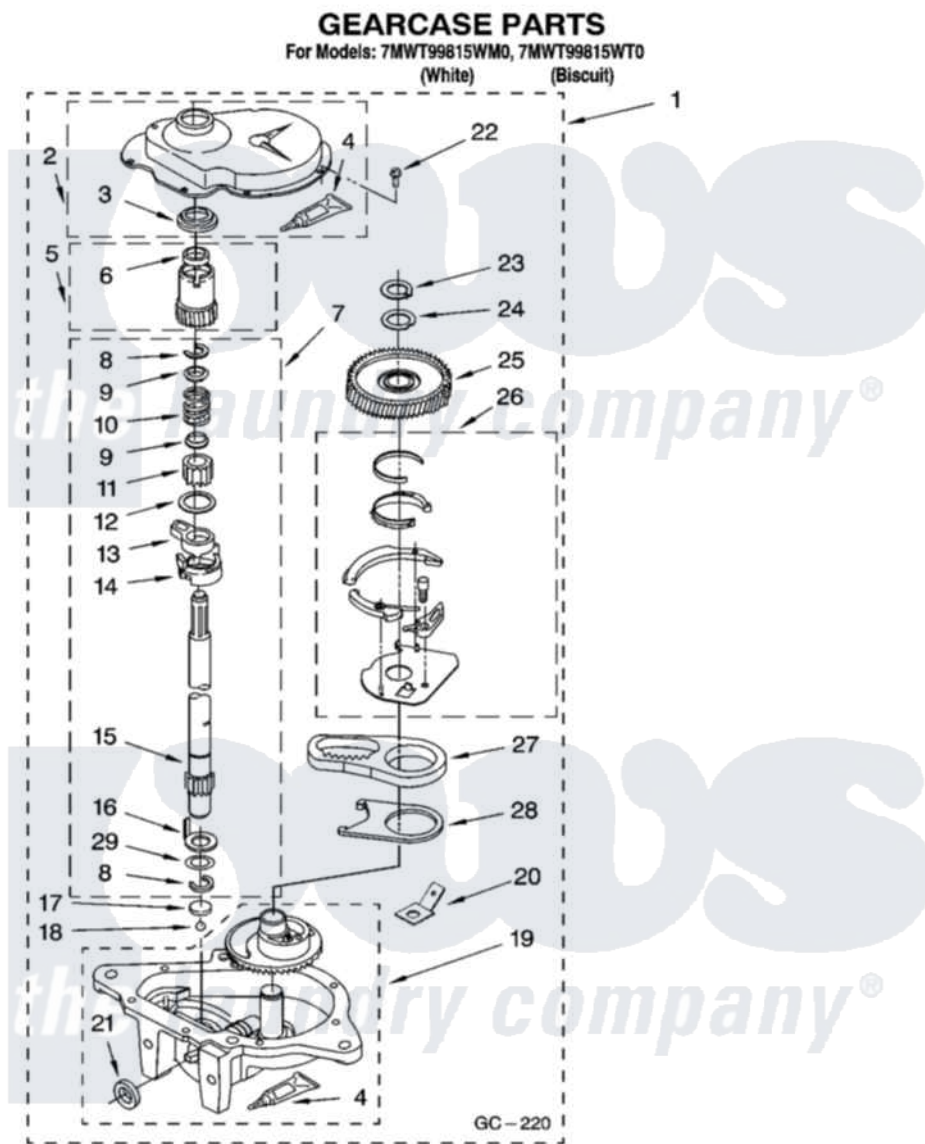

**Whirlpool 7MWT99815WM0 08 - GEARCASE PARTS, OPTIONAL PARTS
(NOT INCLUDED)**

12

W10256743

Whirlpool Residential Whirlpool 7MWT99815WM0 Washer Parts Parts Diagram 08 - GEARCASE PARTS, OPTIONAL PARTS (NOT INCLUDED)

Click on the part number to view part

Item	Original Part Number	Replaced By	Status	Part Description
1	8532118	3360629		Gearcase
2	285202			Cover, Gearcase
3	3349985			Seal, Gearcase Cover
4	285195			Sealer Sealer, Gasket
5	63320	285362		Gear and Pinion
6	356427			Seal, Spin Pinion
7	389387			Shaft, Agitator
8	90369		Not Available	Ring, Retaining (2)
9	62677			Retainer, Spring
10	62676			Spring, Agitator
11	63273	285509		Shaft, Agitator
12	62619			Washer, Agitator Gear
13	62580	285206		Cam-Agitator
14	62581	285206		Cam-Agitator
15	285509			Shaft, Agitator

16	62618		Washer, Cam Thrust
17	16018	285205	Bearing
18	85529	285205	Bearing
19	389230	285515	Gearcase
20	3949116	Not Available	BLOCK TAB, TERMINAL
21	285352		Seal Kit, Thrust Plug
22	3351614		Screw, Gearcase Cover Mounting
23	3362552	285765	Ring-Retrn
24	285735	285766	Washer Kit, Thrust
25	62570	285362	Gear and Pinon
26	388253	999516	Shelf-Glas
27	3349296	8546456	Rack, Connecting
28	62621		Actuator, Shift
29	388815		Washer, Intermediate 1 3976263 Miscellaneous Parts Bag 2 3976300 Washer, Inlet Hose 3 3366913 Clamp, Hose
	72017		Paint, Touch-Up
"	4392899		Paint, Touch-Up
"	350938		Paint, Pressurized Spray B
"	350930		Paint, Pressurized Spray B
"	4392901		Paint, Pressurized Spray
"	799344		Paint, Touch-Up)
"	4392900		Paint, Bulk)
"	BLANK	Not Available	OIL
"	350572		Oil
"	BLANK	Not Available	LUBRICANT
"	285208		Lubricant
"	BLANK	Not Available	SEALER
"	285195		Sealer Sealer, Gasket
"	BLANK	Not Available	ACCESSORY PARTS
"	367031		Water System Parts
"	280129	280129A	Break-Sphn
"	280130	280130A	Adapter
"	280131	40922	Hose