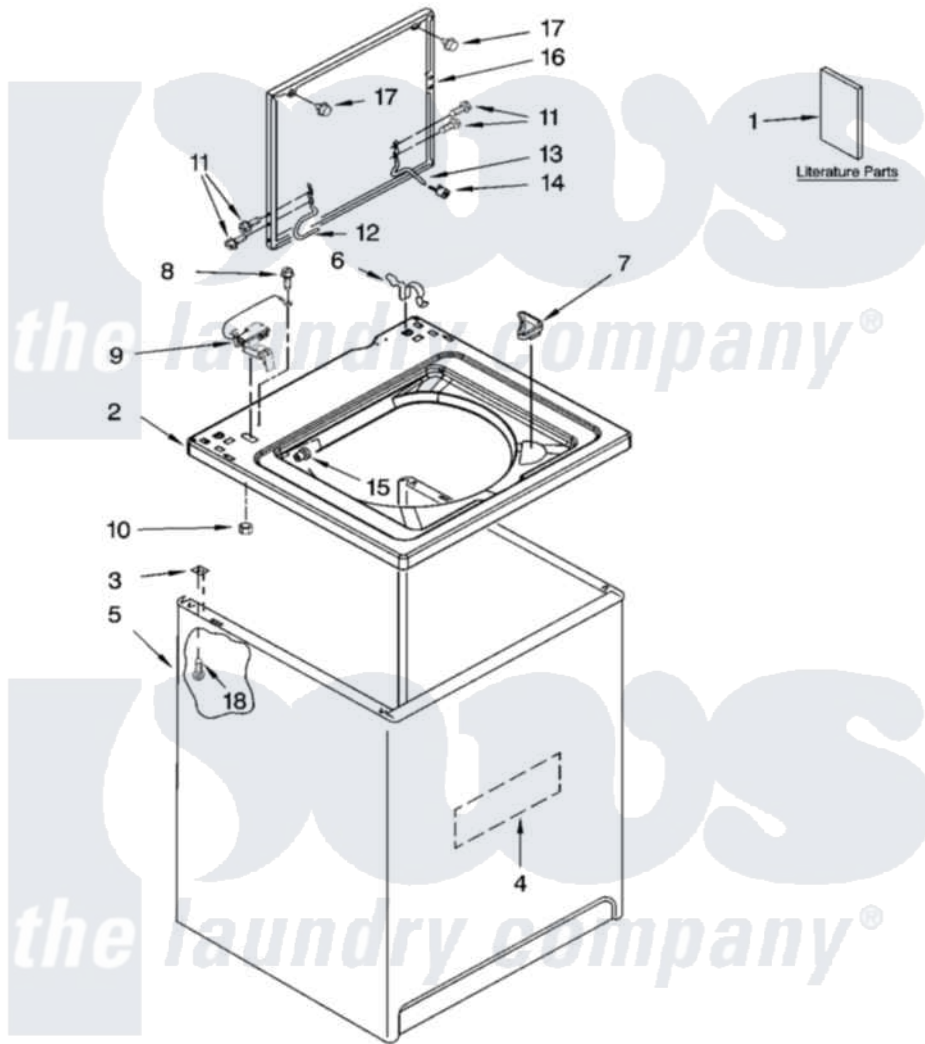

Whirlpool 7MWT99815WT0 01 - TOP AND CABINET PARTS

TOP AND CABINET PARTS

For Models: 7MWT99815WMD, 7MWT99815WT0
(White) (Biscuit)

AUTOMATIC
WASHER

2-09 Litho in U.S.A. (drd) (psw)

1

Part No. W10256743 Rev. A

Whirlpool [Residential Whirlpool 7MWT99815WT0 Washer Parts](#) Parts Diagram 01 - TOP AND CABINET PARTS
Click on the part number to view part

Item	Original Part Number	Replaced By	Status	Part Description
1	W10155455		Not Available	Installation Instructions
"	W10245381		Not Available	Feature Sheet
"	W10245231		Not Available	Energy Guide (Mexico)
"	W10213638		Not Available	Use & Care Guide
"	W10185788		Not Available	Wiring Diagram
2	8559483			Top
"	8567424			Top
3	62750			Spacer, Cabinet To Top (4)
4	W10177046			Cabinet - Damper, Sound
5	63424			Cabinet
"	3954357			Cabinet
6	62780			Clip, Top And Cabinet And Rear Panel
7	3362952			Dispenser, Bleach
8	3351614			Screw, Gearcase Cover Mounting
9	8318084			Switch, Lid

10	8533959	680762	Nut
11	W10119828		Screw, Lid Hinge Mounting
12	W10225135		Hinge, Lid
13	54583		Hinge, Lid
14	19119		Bumper, Lid Hinge
15	21258		Bearing, Lid Hinge
16	8541774	W10193857	Lid
"	W10171116	W10193858	Lid
17	9724509		Bumper, Lid
18	W10165554		Screw, 10-16 X 3/8