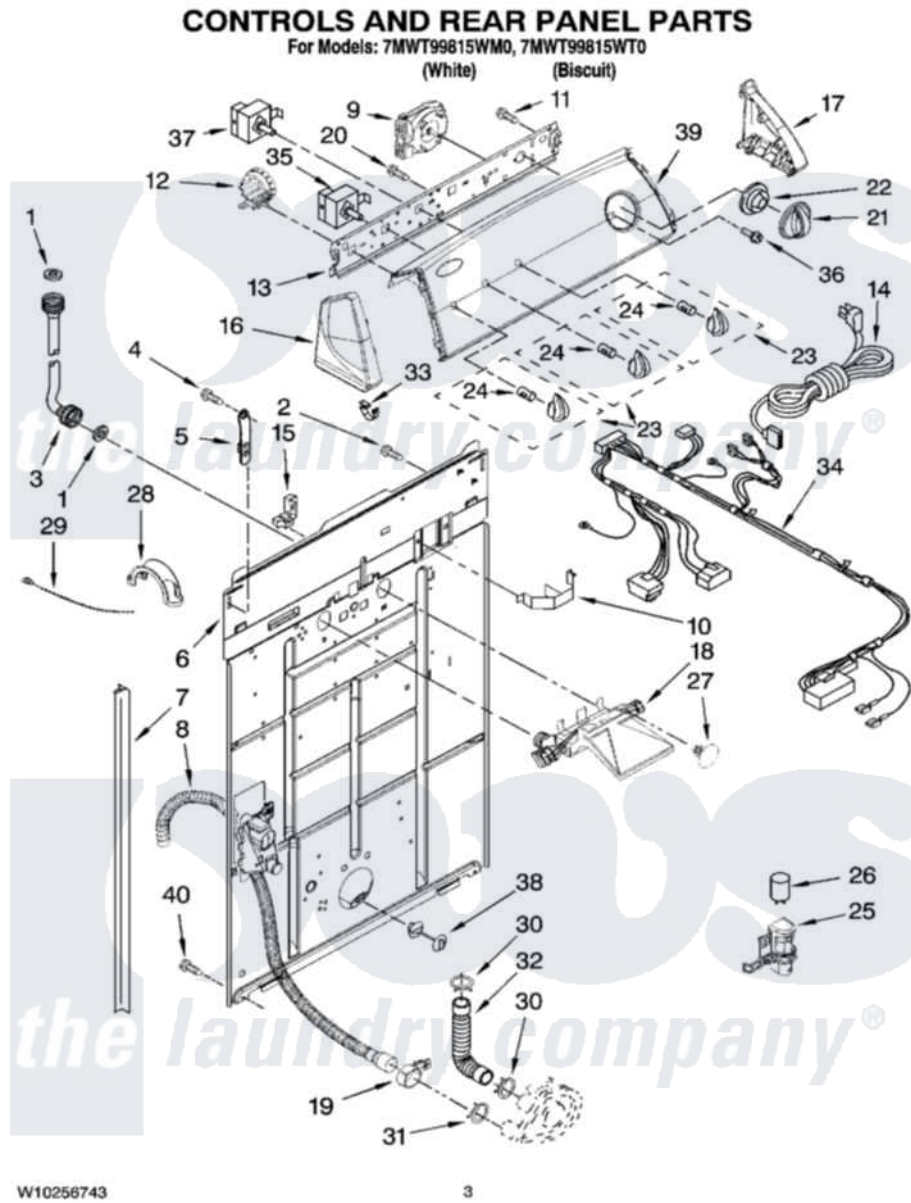

Whirlpool 7MWT99815WT0 02 - CONTROLS AND REAR PANEL PARTS

Whirlpool [Residential Whirlpool 7MWT99815WT0 Washer Parts](#) Parts Diagram 02 - CONTROLS AND REAR PANEL PARTS

[Click on the part number to view part](#)

Item	Original Part Number	Replaced By	Status	Part Description
1	W10242307	16123		Washer Inlet-Hose Miscellaneous Parts Must be Ordered Separately.
2	3351614			Screw, Gearcase Cover Mounting
3	W10194210	89503		Hose-Inlet
"	W10196191	89503		Hose-Inlet
4	9740848			Screw, Mixing Valve Mounting
5	8568314			Strap, Console
6	W10194450			Panel, Rear
7	62747			Pad, Rear Panel
8	W10189267			Drain Hose Assembly
9	W10185786			Timer, Control
10	8055003			Clip, Harness And Pressure Switch
11	90767			Screw, 8A X 3/8 HeX Washer Head Tapping
12	8577843	W10337781		Switch-WL

13	8566003		Bracket, Control
14	W10115689		Cord, Power
15	3952821	285777	Relief-Str
16	8566035	8565957	Cap, End
"	8566036	8565958	Cap, End
17	8566032	8565954	Cap, End
"	8566033	8565955	Cap, End
18	W10278652		Valve, Water Inlet W/Vacuum Break
19	8541668		Clamp, Hose
20	3400073		Screw, Ground
21	8566022		Knob, Timer
"	8566025		Knob, Timer
22	8566018		Dial,
23	8565944		Knob, Control
"	8565947		Knob, Control
24	8536939		Clip, Knob
25	8318046		Clip, Capacitor
26	8572717		Capacitor, Motor Start
27	W10000080	8282566	Clip, Pine Tree
28	8577378		U-Bend, Drain Hose
29	3347868	W10339879	Tie, Cable
30	3363366	616099	Clamp
31	8317496	285655	Clamp, Hose
32	3951449	285871	Hose
33	8312709		Clip-Console
34	W10235743		Harness, Wiring
35	661614		Switch, Water Temperature
36	3400818		Screw, Timer Mounting
37	3949187	W10168262	Switch, Rotary
38	8519200		Support, Rear Panel
39	W10244049		Panel, Console
"	W10244050		Panel, Console
40	62863	3390631	Screw, 10-16 X 3/8