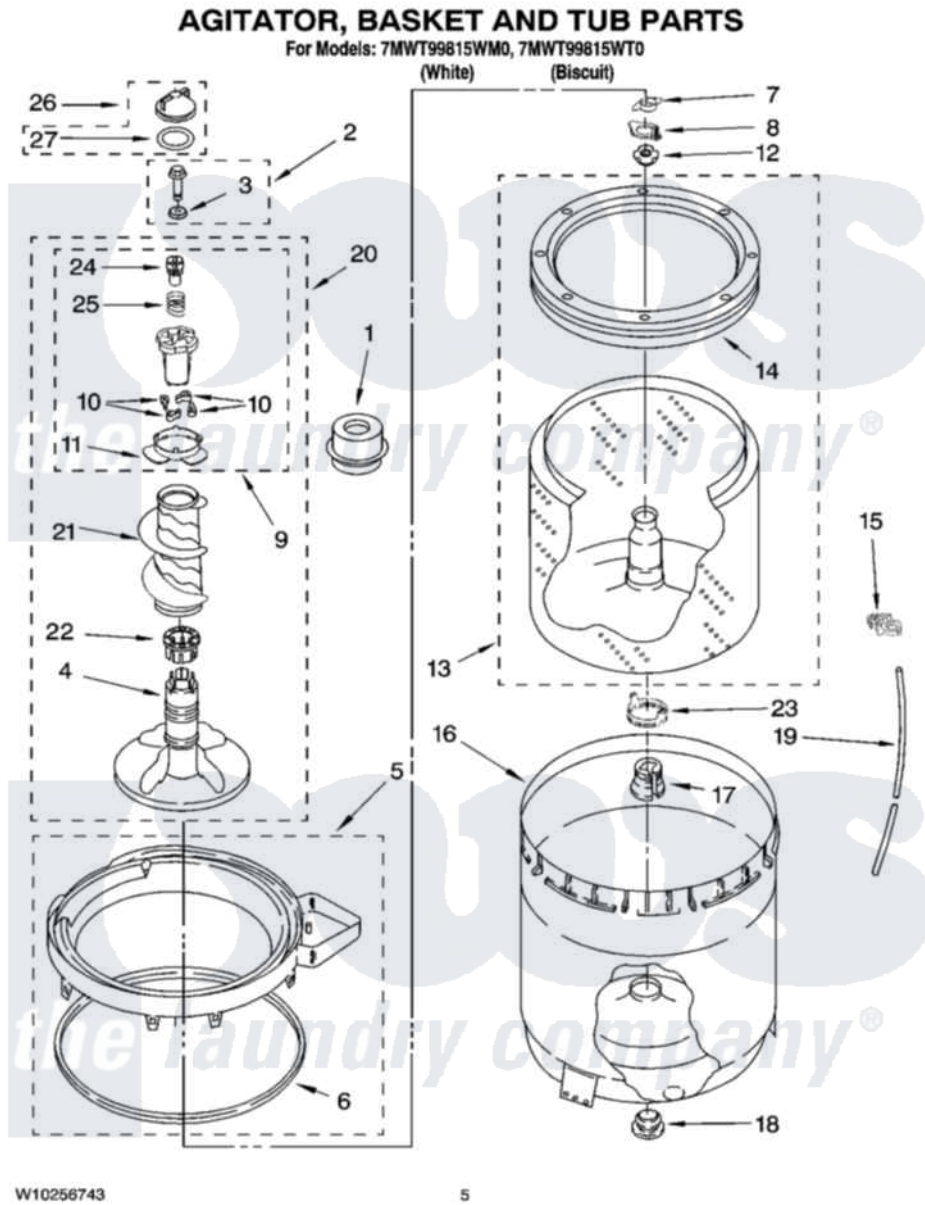

# Whirlpool 7MWT99815WT0 03 - AGITATOR, BASKET AND TUB PARTS

W10256743

5

Whirlpool Residential Whirlpool 7MWT99815WT0 Washer Parts Parts Diagram 03 - AGITATOR, BASKET AND TUB PARTS

Click on the part number to view part

Item	Original Part Number	Replaced By	Status	Part Description
1	<a href="#">8580006</a>			Dispenser, Fabric Softener
2	<a href="#">358237</a>			Screw And Washer
3	<a href="#">3949550</a>			Washer
4	<a href="#">8578209</a>			Agitator, Complete Assembly
5	8528150	<a href="#">W10445870</a>		Ring-Tub
6	<a href="#">3976308</a>			Gasket, Tub Ring
7	<a href="#">3354845</a>			Clip, Agitator
8	<a href="#">8543666</a>			Washer, Agitator
9	<a href="#">8537434</a>			Cam, Driven
10	3366877	<a href="#">80040</a>		Dog-Agitator
11	<a href="#">8055141</a>			Bearing-Driven Cam
12	<a href="#">21366</a>			Nut, Spanner
13	8526016	<a href="#">W10389328</a>		Clothes Container, Assembly
14	<a href="#">387240</a>			Ring, Balance
15	<a href="#">2219077</a>			Clip, Pressure Switch Hose
16	<a href="#">63849</a>			Strain Relief, Power Cord

17	<a href="#">389140</a>		Tub Block, Basket Drive
18	<a href="#">383727</a>		Gasket, Centerpod
19	3347780	<a href="#">353244</a>	Hose, Pressure Switch
20	<a href="#">8578210</a>		Agitator, Complete Assembly
21	<a href="#">8054468</a>		Auger, Agitator
22	<a href="#">8055228</a>		Spacer, Thrust
23	<a href="#">8577198</a>		Filter, Lint
24	<a href="#">8533540</a>		Retainer, Spring
25	<a href="#">8055140</a>		Spring, Compression
26	3354733	<a href="#">W10074580</a>	Cap, Barrier
27	<a href="#">W10072840</a>		Fabric Softener