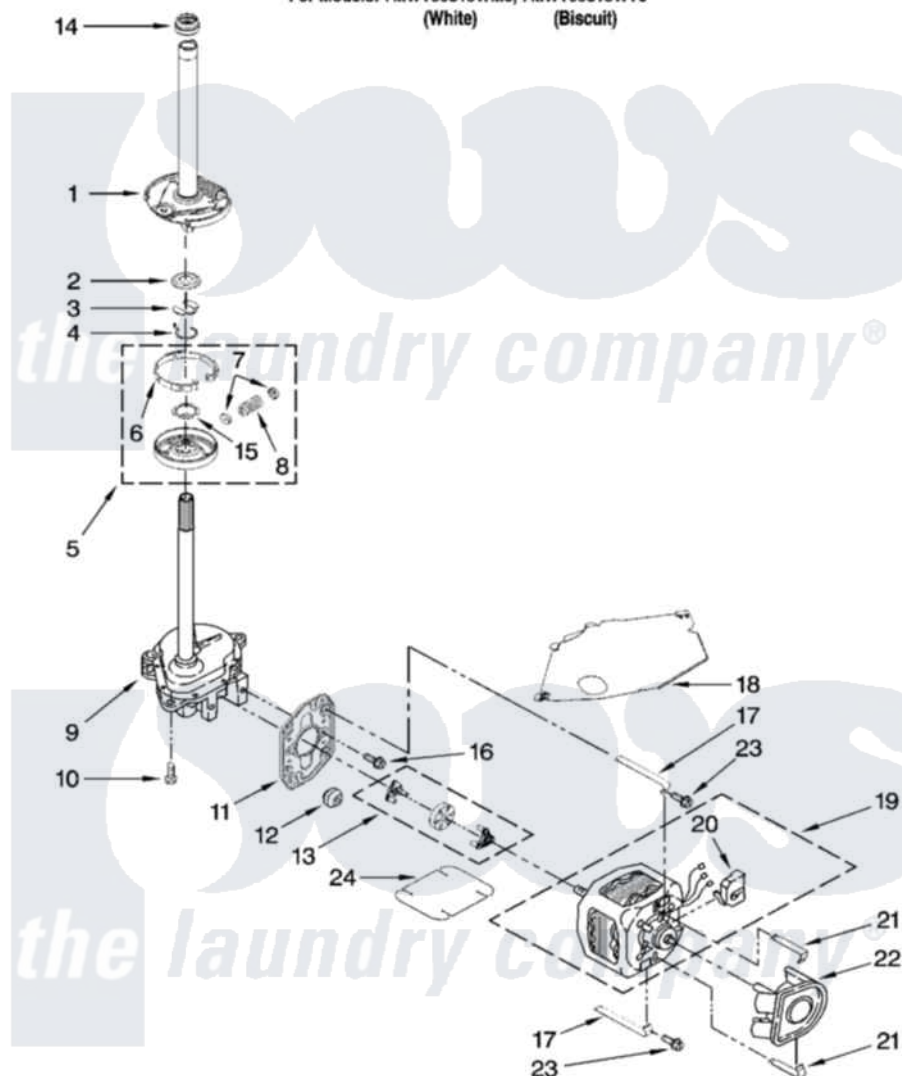

Whirlpool 7MWT99815WT0 04 - BRAKE, CLUTCH, GEARCASE, MOTOR AND PUMP PARTS

BRAKE, CLUTCH, GEARCASE, MOTOR AND PUMP PARTS

For Models: 7MWT99815WMD, 7MWT99815WT0

(White) (Biscuit)

W10256743

7

Whirlpool [Residential Whirlpool 7MWT99815WT0 Washer Parts](#) Parts Diagram 04 - BRAKE, CLUTCH, GEARCASE, MOTOR AND PUMP PARTS

[Click on the part number to view part](#)

Item	Original Part Number	Replaced By	Status	Part Description
1	388952	285792		Basketdrive
2	63292			Washer, Spin Tube Thrust
3	62697	W10080230		Ring, Spin Tube Support
4	63283	285353		Ring
5	3951311	285785		Clutch
6	3951308	285790		Lining
7	62646			Cap, Clutch Spring
8	3946792			Spring And Damper Assembly
9	8532118	3360629		Gearcase
10	3357334	3400516		Screw Anti-Rattle
11	62611			Plate, Motor Mount To Gearcase
12	62691			Grommet, Motor
13	3364003	285753A		Coupling
14	8577374			Seal, Centerpost

15	3355454		Clip, Main Drive
16	3400516		Screw Anti-Rattle
17	W10086010		Retainer, Motor
18	3362089		Shield, Tub To Motor
19	8528157	661600	Motor, Main Drive
20	3952056		Switch, Main Drive Motor
21	8546127		Retainer, Pump
22	3363394		Pump
23	3387485	273556	Screw, 10-16 X 5/8
24	3946532		Shield, Motor