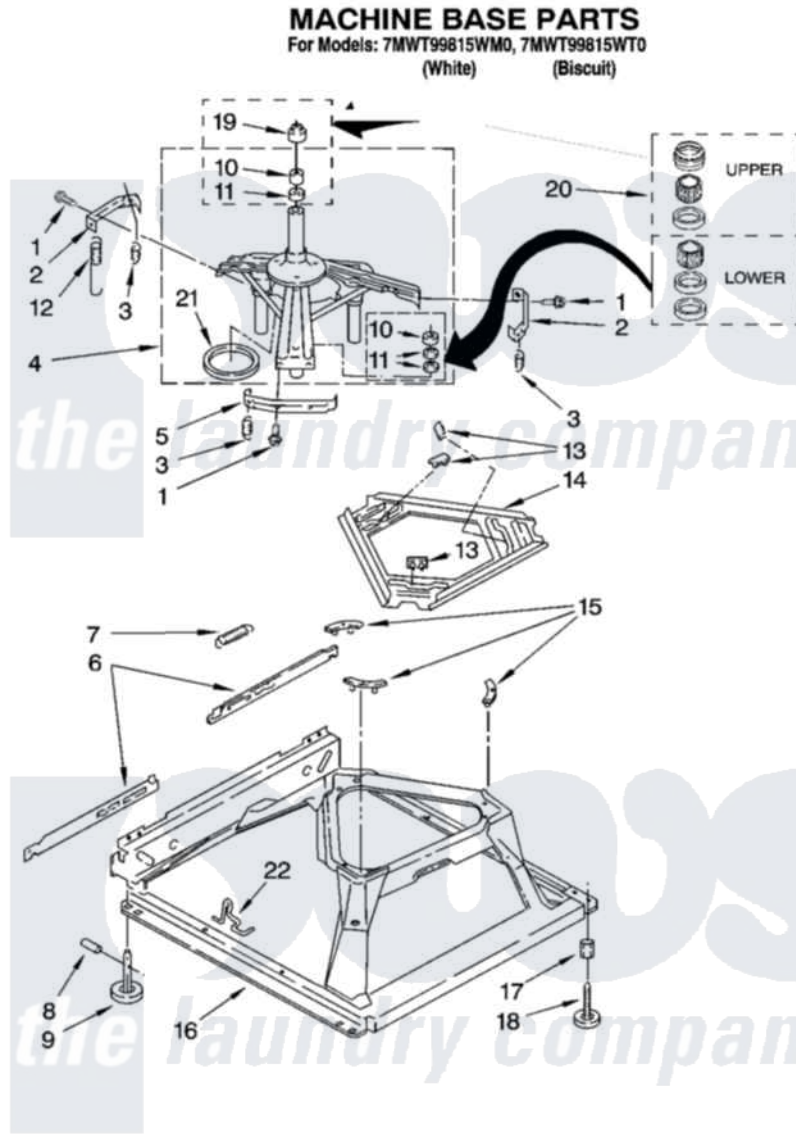

# Whirlpool 7MWT99815WT0 05 - MACHINE BASE PARTS

8

W10256743

Whirlpool [Residential Whirlpool 7MWT99815WT0 Washer Parts](#) Parts Diagram 05 - MACHINE BASE PARTS  
Click on the part number to view part

Item	Original Part Number	Replaced By	Status	Part Description
1	<a href="#">3400076</a>			Screw, Bracket Mounting
2	<a href="#">64067</a>			Bracket, Spring Outer
3	<a href="#">63907</a>			Spring, Suspension
4	8575214	<a href="#">280184</a>		Support
5	<a href="#">64065</a>			Bracket, Spring Outer
6	<a href="#">63466</a>			Link, Leveling Mechanism
7	62597	<a href="#">8316845</a>		Spring
8	<a href="#">62837</a>			Pin, Knurled
9	62596	<a href="#">285244</a>		Feet-Leveling
10	<a href="#">8546455</a>			Bearing, Centerpost
11	357409	<a href="#">359449</a>		Seal, Agitator Shaft
12	388492	<a href="#">W10250667</a>		Spring, Counterweight
13	62568	<a href="#">285219</a>		Pad
14	<a href="#">3946509</a>			Plate, Suspension
15	3363660	<a href="#">285744</a>		Pad
16	3946512	<a href="#">285771</a>		Base

17	<a href="#">3359452</a>	Nut, Lock
18	<a href="#">W10001130</a>	Foot, Leveling
19	<a href="#">8577376</a>	Seal, Centerpost
20	<a href="#">285203</a>	Centerpost Bearing Kit
21	<a href="#">63134</a>	Ring, Sound Deadening
22	<a href="#">W10145155</a>	Retainer, Suspension Spring