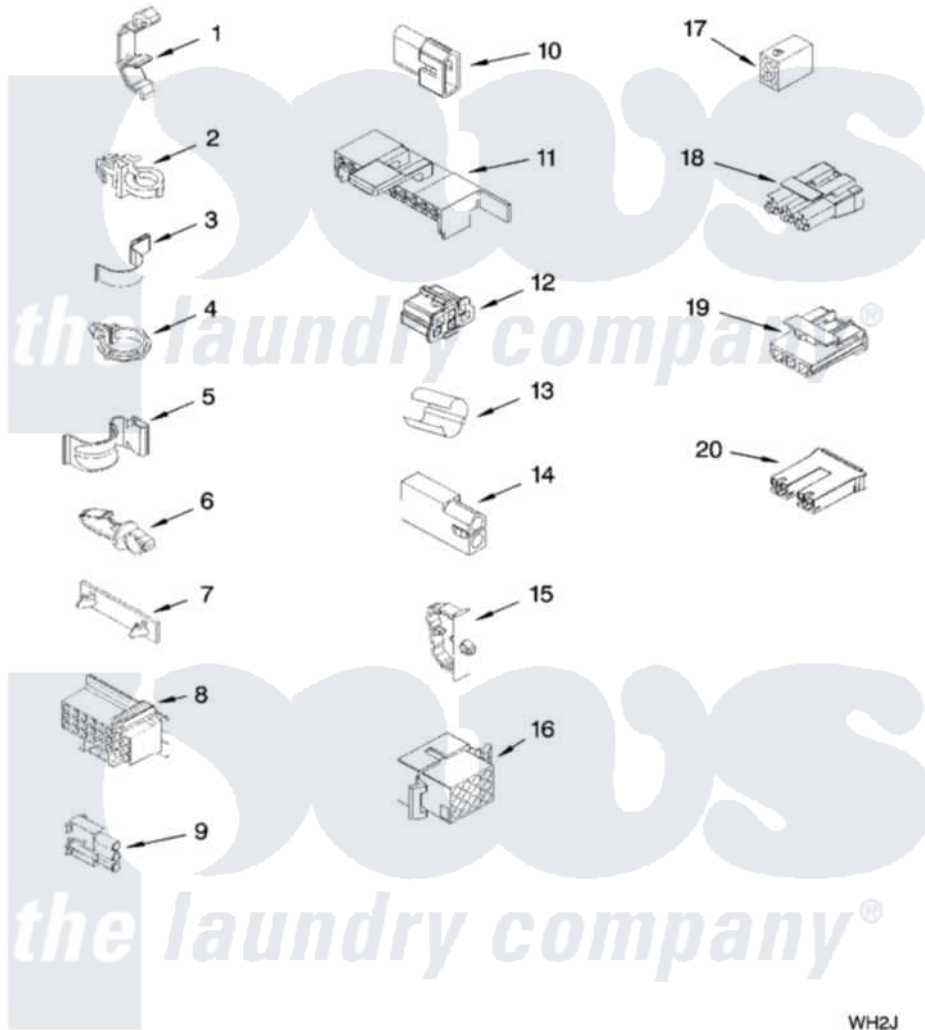

# Whirlpool 7MWT99815WT0 06 - WIRING HARNESS PARTS

## WIRING HARNESS PARTS

For Models: 7MWT99815WMD, 7MWT99815WT0  
(White) (Biscuit)

W10256743

9

WH2J

Whirlpool [Residential Whirlpool 7MWT99815WT0 Washer Parts](#) Parts Diagram 06 - WIRING HARNESS PARTS  
Click on the part number to view part

Item	Original Part Number	Replaced By	Status	Part Description
1	<a href="#">3349557</a>			Retainer, Harness
2	388498		Not Available	Clip, Harness
3	3347812	<a href="#">8528351</a>		Clip
4	3352501	<a href="#">8559320</a>		Restraint, Hose
5	<a href="#">90016</a>			Clip, Pressure Switch Hose
6	3390496	<a href="#">8281256</a>		Clip, Harness
7	<a href="#">389379</a>			Retainer, Side To Feature Panel
8	<a href="#">3948614</a>			Disconnect Block
"	<a href="#">352089</a>			Timer, Block Disconnect
9	<a href="#">62889</a>			Receptacle, Terminal
10	<a href="#">353424</a>			Plug, Terminal
11	<a href="#">62505</a>			Block, Disconnect
12	<a href="#">3347243</a>			Block, Disconnect
13	<a href="#">63523</a>			Harness, Protector
14	<a href="#">717252</a>			Receptacle, Terminal
15	<a href="#">3352944</a>			Clip, Harness

16	3390423		Not Available	Block, Disconnect (12-Way) (Timer) (Use Term. 94613)
17	3347730		Not Available	Receptacle, (6-Way) (Use Term. 94613)
18	3948617	<a href="#">2172937</a>		Connector
19	<a href="#">3360056</a>			Connector
20	<a href="#">3354925</a>			Block, Connector
"	<a href="#">3354926</a>			Block, Connector