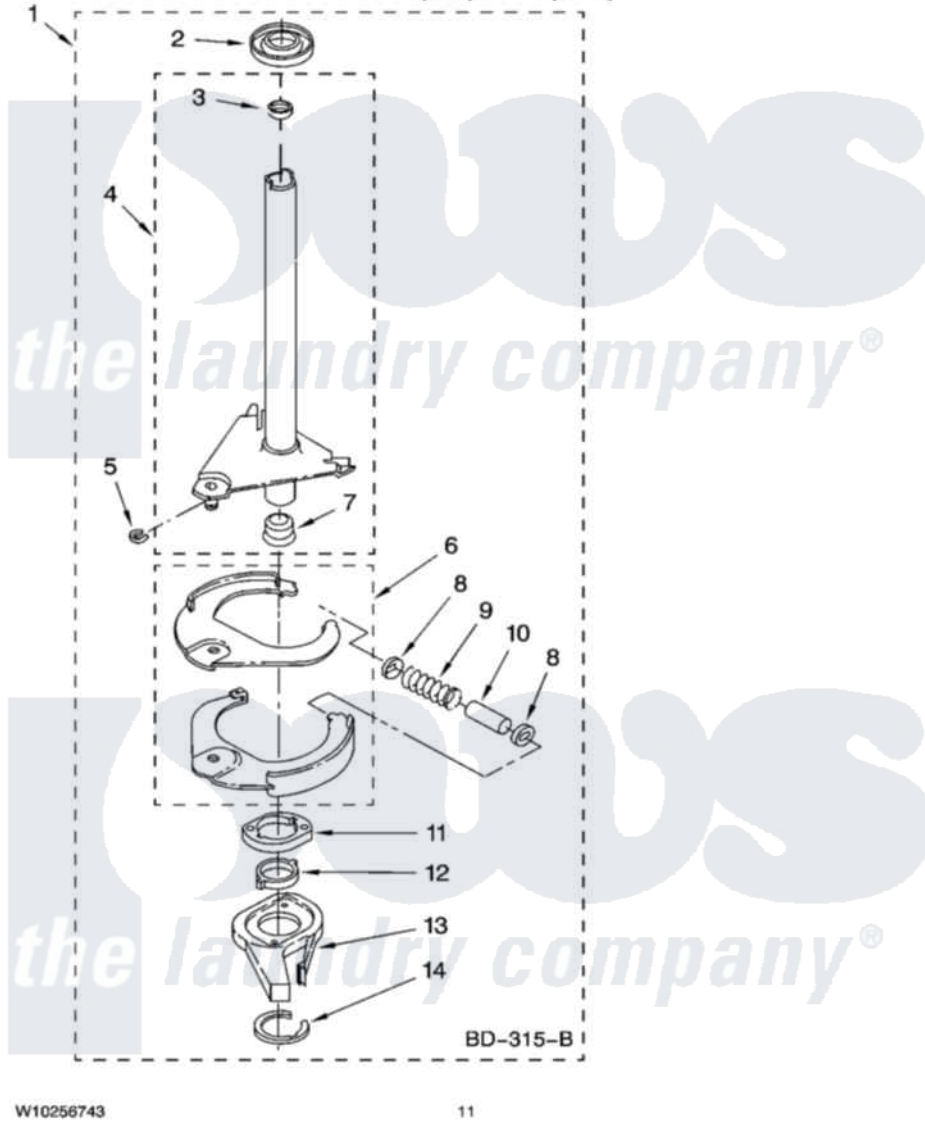

Whirlpool 7MWT99815WT0 07 - BRAKE AND DRIVE TUBE PARTS

BRAKE AND DRIVE TUBE PARTS

For Models: 7MWT99815WMD, 7MWT99815WT0
(White) (Biscuit)

W10256743

11

Whirlpool Residential Whirlpool 7MWT99815WT0 Washer Parts Parts Diagram 07 - BRAKE AND DRIVE TUBE PARTS
Click on the part number to view part

Item	Original Part Number	Replaced By	Status	Part Description
1	388952	285792		Basketdrive
2	62658			Ring, Thrust
3	356427			Seal, Spin Pinion
4	64027	64208		Tube-Spin
5	64035	W10083190		Ring, Retaining
6	64232	285438		Shoe-Brake
7	62703	8546462		"T" Bearing, Spin Tube
8	3353956	285658		Sleeve
9	387806		Not Available	Spring, Brake
10	3355360	285658		Sleeve
11	661516	8546461		Cam, Brake Release
12	63022			Sleeve, Cam
13	64194	285790		Lining
14	90368	W10083200		Ring, Retaining
	BLANK		Not Available	Following Parts Not Illustrated
"	285208			Lubricant