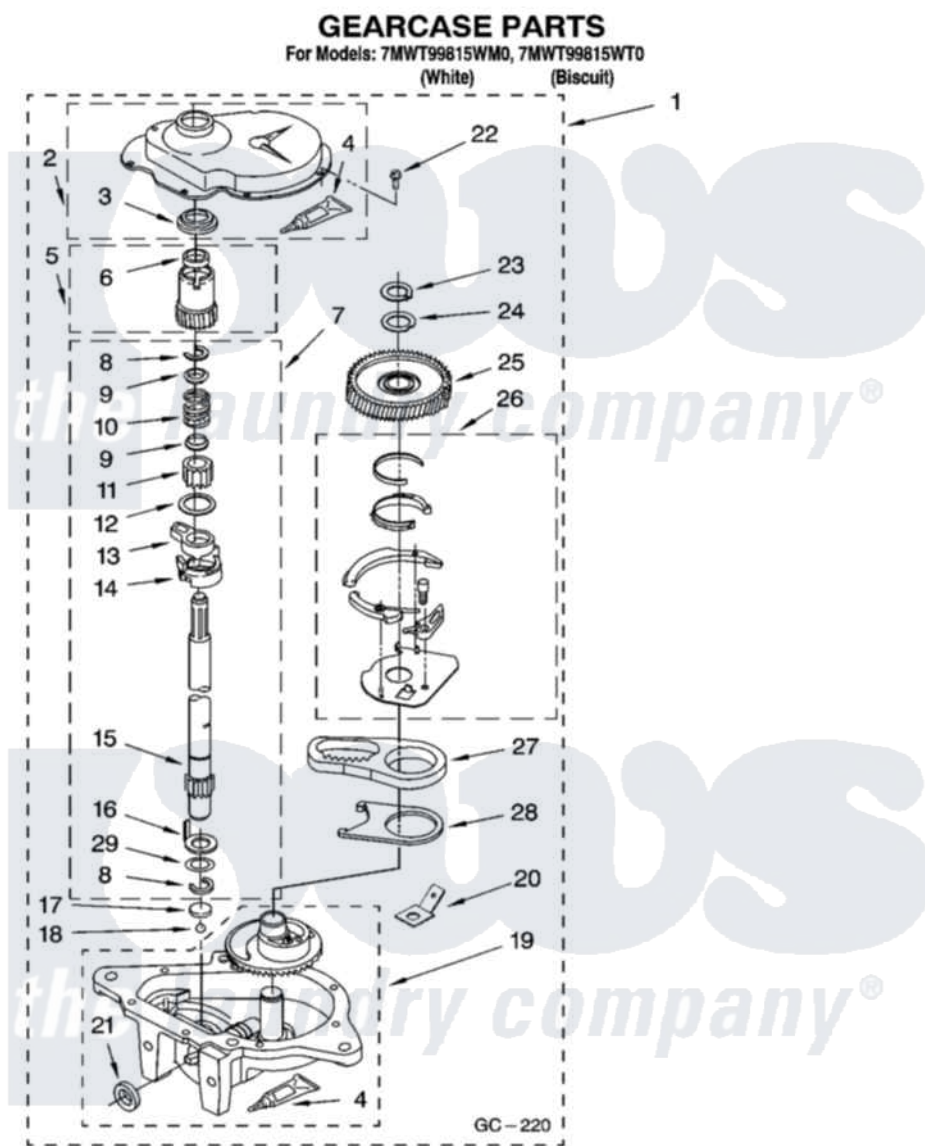

**Whirlpool 7MWT99815WT0 08 - GEARCASE PARTS, OPTIONAL PARTS
(NOT INCLUDED)**

12

W10256743

Whirlpool Residential Whirlpool 7MWT99815WT0 Washer Parts Parts Diagram 08 - GEARCASE PARTS, OPTIONAL PARTS (NOT INCLUDED)

Click on the part number to view part

Item	Original Part Number	Replaced By	Status	Part Description
1	8532118	3360629		Gearcase
2	285202			Cover, Gearcase
3	3349985			Seal, Gearcase Cover
4	285195			Sealer Sealer, Gasket
5	63320	285362		Gear and Pinion
6	356427			Seal, Spin Pinion
7	389387			Shaft, Agitator
8	90369		Not Available	Ring, Retaining (2)
9	62677			Retainer, Spring
10	62676			Spring, Agitator
11	63273	285509		Shaft, Agitator
12	62619			Washer, Agitator Gear
13	62580	285206		Cam-Agitator
14	62581	285206		Cam-Agitator
15	285509			Shaft, Agitator