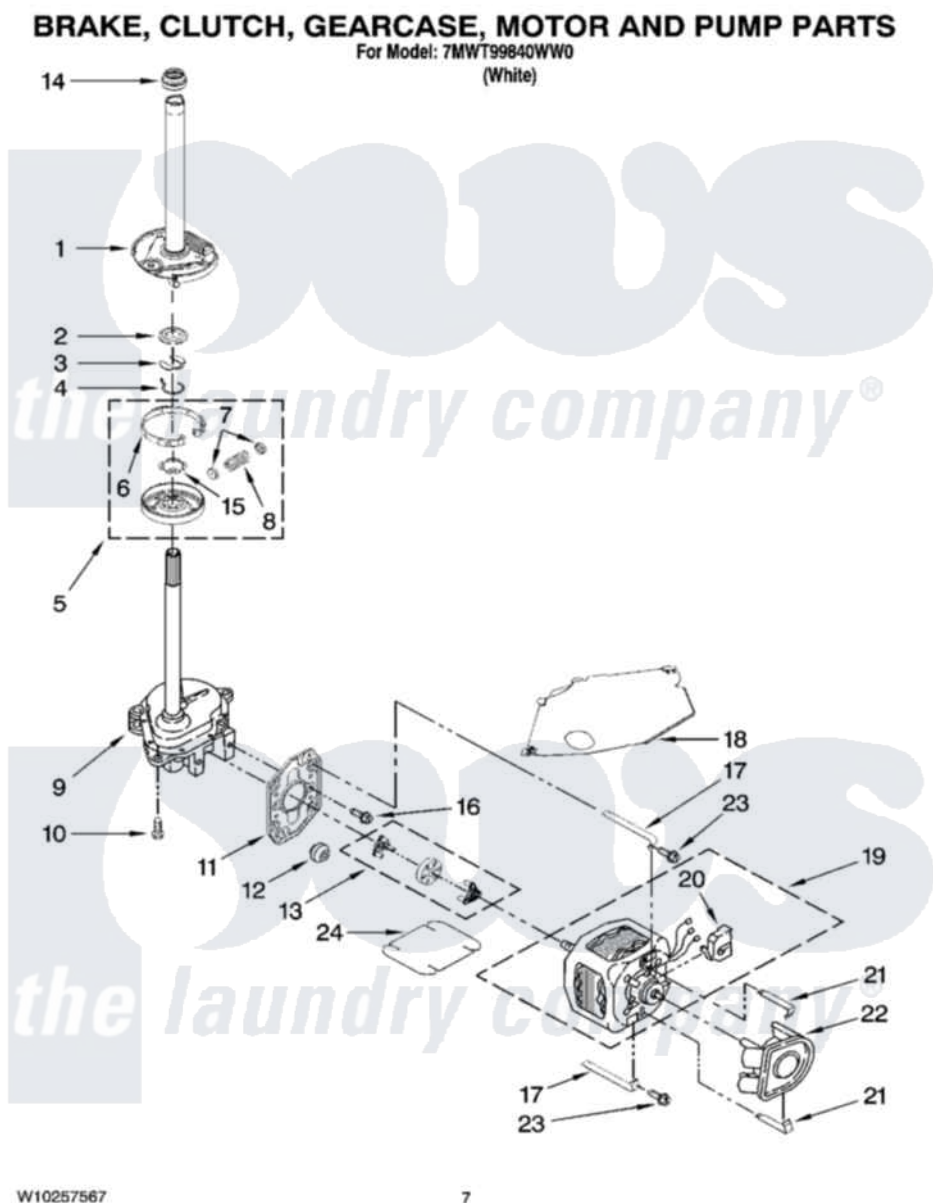

# Whirlpool 7MWT99840WW0 04 - BRAKE, CLUTCH, GEARCASE, MOTOR AND PUMP PARTS

Whirlpool [Residential Whirlpool 7MWT99840WW0 Washer Parts](#) Parts Diagram 04 - BRAKE, CLUTCH, GEARCASE, MOTOR AND PUMP PARTS  
Click on the part number to view part

Item	Original Part Number	Replaced By	Status	Part Description
1	388952	<a href="#">285792</a>		Basketdrive
2	<a href="#">63292</a>			Washer, Spin Tube Thrust
3	62697	<a href="#">W10080230</a>		Ring, Spin Tube Support
4	63283	<a href="#">285353</a>		Ring
5	3951311	<a href="#">285785</a>		Clutch
6	3951308	<a href="#">285790</a>		Lining
7	<a href="#">62646</a>			Cap, Clutch Spring
8	<a href="#">3946792</a>			Spring And Damper Assembly
9	8532118	<a href="#">3360629</a>		Gearcase
10	3357334	<a href="#">3400516</a>		Screw Anti-Rattle
11	<a href="#">62611</a>			Plate, Motor Mount To Gearcase
12	<a href="#">62691</a>			Grommet, Motor
13	3364003	<a href="#">285753A</a>		Coupling
14	<a href="#">8577374</a>			Seal, Centerpost

15	<a href="#">3355454</a>		Clip, Main Drive
16	<a href="#">3400516</a>		Screw Anti-Rattle
17	<a href="#">W10086010</a>		Retainer, Motor
18	<a href="#">3362089</a>		Shield, Tub To Motor
19	8528157	<a href="#">661600</a>	Motor, Main Drive
20	<a href="#">3952056</a>		Switch, Main Drive Motor
21	<a href="#">8546127</a>		Retainer, Pump
22	<a href="#">3363394</a>		Pump
23	3387485	<a href="#">273556</a>	Screw, 10-16 X 5/8
24	<a href="#">3946532</a>		Shield, Motor