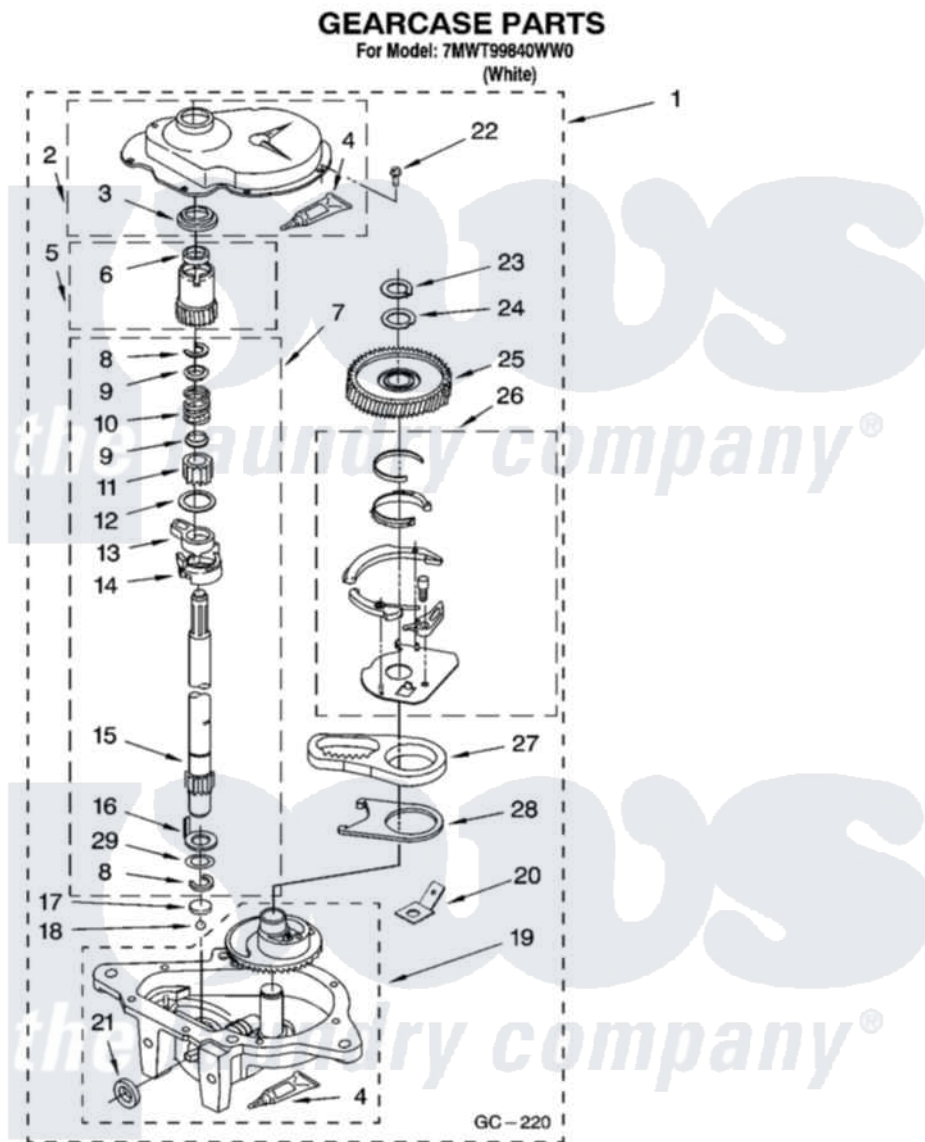

Whirlpool 7MWT99840WW0 08 - GEARCASE PARTS

12

W10257567

Whirlpool [Residential Whirlpool 7MWT99840WW0 Washer Parts](#) Parts Diagram 08 - GEARCASE PARTS
Click on the part number to view part

Item	Original Part Number	Replaced By	Status	Part Description
1	8532118	3360629		Gearcase
2	285202			Cover, Gearcase
3	3349985			Seal, Gearcase Cover
4	285195			Sealer Sealer, Gasket
5	63320	285362		Gear and Pinon
6	356427			Seal, Spin Pinion
7	389387			Shaft, Agitator
8	90369		Not Available	Ring, Retaining (2)
9	62677			Retainer, Spring
10	62676			Spring, Agitator
11	63273	285509		Shaft, Agitator
12	62619			Washer, Agitator Gear
13	62580	285206		Cam-Agitator
14	62581	285206		Cam-Agitator
15	285509			Shaft, Agitator
16	62618			Washer, Cam Thrust

17	16018	285205	Bearing
18	85529	285205	Bearing
19	389230	285515	Gearcase
20	3949116	Not Available	BLOCK TAB, TERMINAL
21	285352		Seal Kit, Thrust Plug
22	3351614		Screw, Gearcase Cover Mounting
23	3362552	285765	Ring-Retrn
24	285735	285766	Washer Kit, Thrust
25	62570	285362	Gear and Pinon
26	388253	999516	Shelf-Glas
27	3349296	8546456	Rack, Connecting
28	62621		Actuator, Shift
29	388815		Washer, Intermediate 1 3976263 Miscellaneous Parts Bag 2 3976300 Washer, Inlet Hose 3 3366913 Clamp, Hose