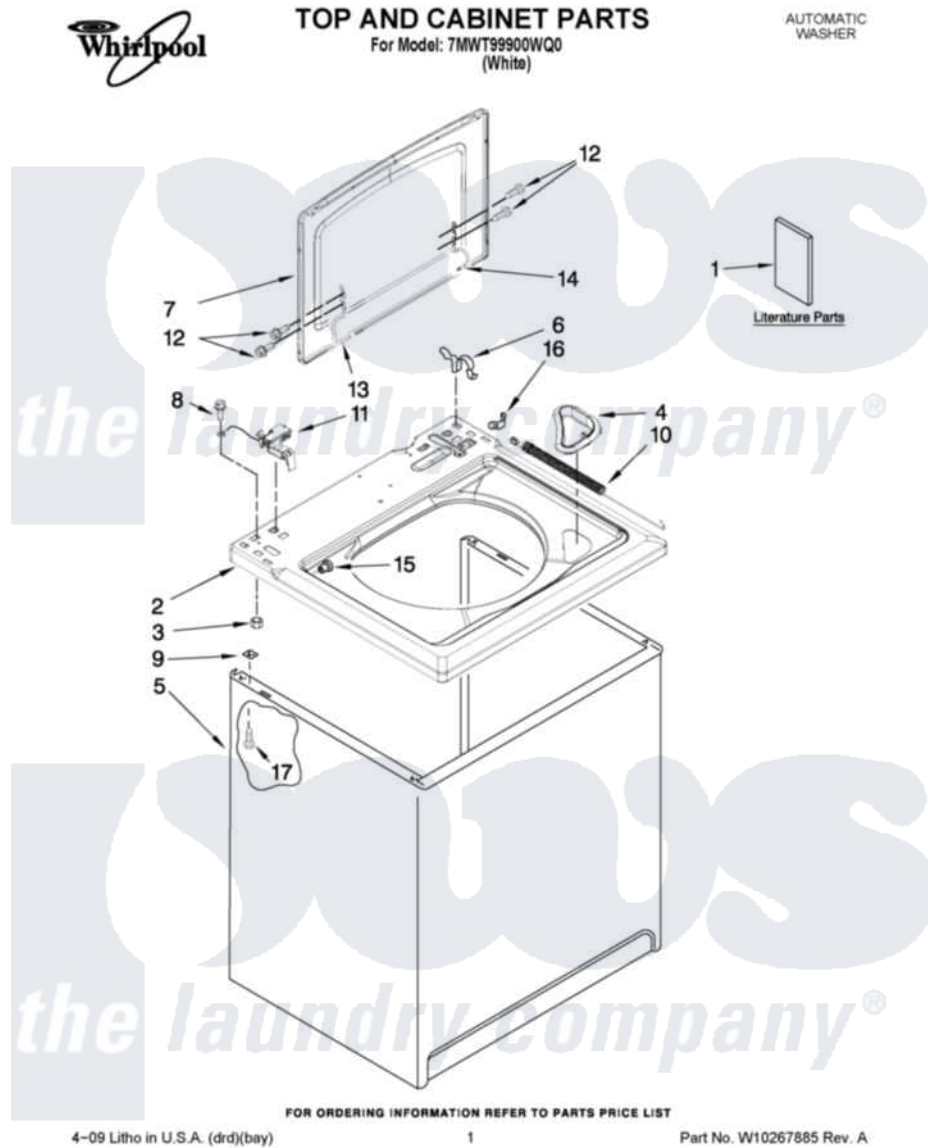

Whirlpool 7MWT99900WQ0 01 - TOP AND CABINET PARTS

Whirlpool Residential Whirlpool 7MWT99900WQ0 Washer Parts Parts Diagram 01 - TOP AND CABINET PARTS
Click on the part number to view part

Item	Original Part Number	Replaced By	Status	Part Description
1	W10155455		Not Available	Installation Instructions
"	W10259078		Not Available	FEATURE SHEET
"	W10213638		Not Available	Use & Care Guide
"	W10259082		Not Available	ENERGY GUIDE (MEXICO)
"	W10224331		Not Available	Wiring Diagram
2	W10203530			Top
3	8533959	680762		Nut
4	W10192089			Dispenser, Bleach
5	63424			Cabinet
6	62780			Clip, Top And Cabinet And Rear Panel
7	W10164516			Lid Assembly
8	3351614			Screw, Gearcase Cover Mounting
9	62750			Spacer, Cabinet To Top (4)
10	W10208782			Spring-Extension, Glass Lid
11	8318084			Switch, Lid

12	W10119828		Screw, Lid Hinge Mounting
13	8559336	W10225136	Hinge 7 Pad Assembly
14	W10202542		Hinge, Lid
15	8319539		Bearing, Lid Hinge
16	3350828		Clip-Cylinder Retainer
17	W10165554		Screw, 10-16 X 3/8