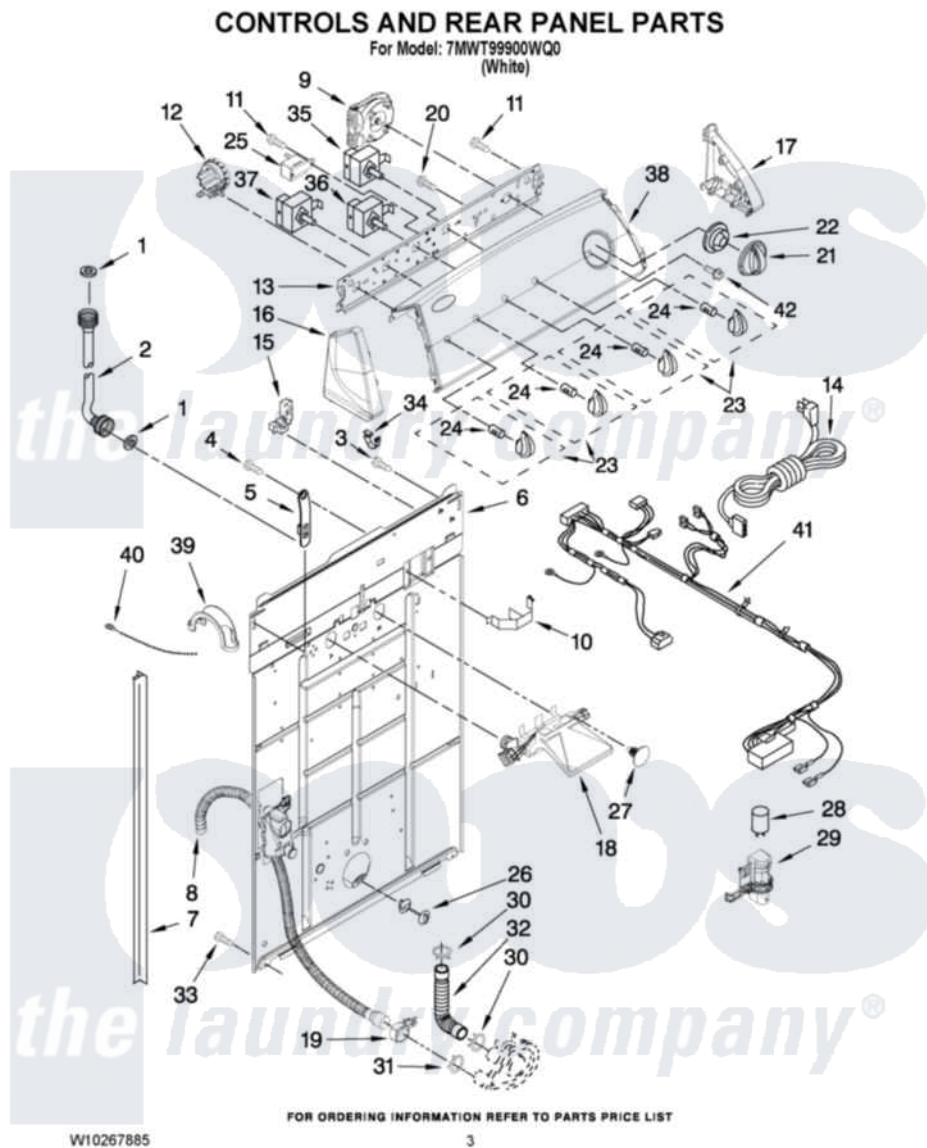

Whirlpool 7MWT99900WQ0 02 - CONTROLS AND REAR PANEL PARTS

Whirlpool [Residential Whirlpool 7MWT99900WQ0 Washer Parts](#) Parts Diagram 02 - CONTROLS AND REAR PANEL PARTS

[Click on the part number to view part](#)

Item	Original Part Number	Replaced By	Status	Part Description
1	W10242307	16123		Washer Inlet-Hose Miscellaneous Parts Must be Ordered Separately.
2	W10194210	89503		Hose-Inlet
"	W10196191	89503		Hose-Inlet
3	3351614			Screw, Gearcase Cover Mounting
4	9740848			Screw, Mixing Valve Mounting
5	8568314			Strap, Console
6	W10194450			Panel, Rear
7	62747			Pad, Rear Panel
8	W10189267			Drain Hose Assembly
9	8577356			Timer, Control
10	8055003			Clip, Harness And Pressure Switch
11	90767			Screw, 8A X 3/8 HeX Washer Head Tapping
12	8577843	W10337781		Switch-WL

13	8566003		Bracket, Control
14	W10115689		Cord, Power
15	3952821	285777	Relief-Str
16	8566035	8565957	Cap, End
17	8566032	8565954	Cap, End
18	W10140918		Valve, Water Inlet W/Vacuum Break
19	8541668		Clamp, Hose
20	3400073		Screw, Ground
21	8566022		Knob, Timer
22	8566018		Dial,
23	8565944		Knob, Control
24	8536939		Clip, Knob
25	694419		Mini-Buzzer
26	8519200		Support, Rear Panel
27	W10000080	8282566	Clip, Pine Tree
28	8572717		Capacitor, Motor Start
29	8318046		Clip, Capacitor
30	3363366	616099	Clamp
31	8317496	285655	Clamp, Hose
32	3951449	285871	Hose
33	62863	3390631	Screw, 10-16 X 3/8
34	8312709		Clip-Console
35	3949180	W10168257	Switch, Rotary
36	3949180	W10168257	Switch, Rotary
37	661614		Switch, Water Temperature
38	W10258971		Panel, Console
39	8577378		U-Bend, Drain Hose
40	3347868	W10339879	Tie, Cable
41	W10224861		Harness, Wiring
42	3400818		Screw, Timer Mounting