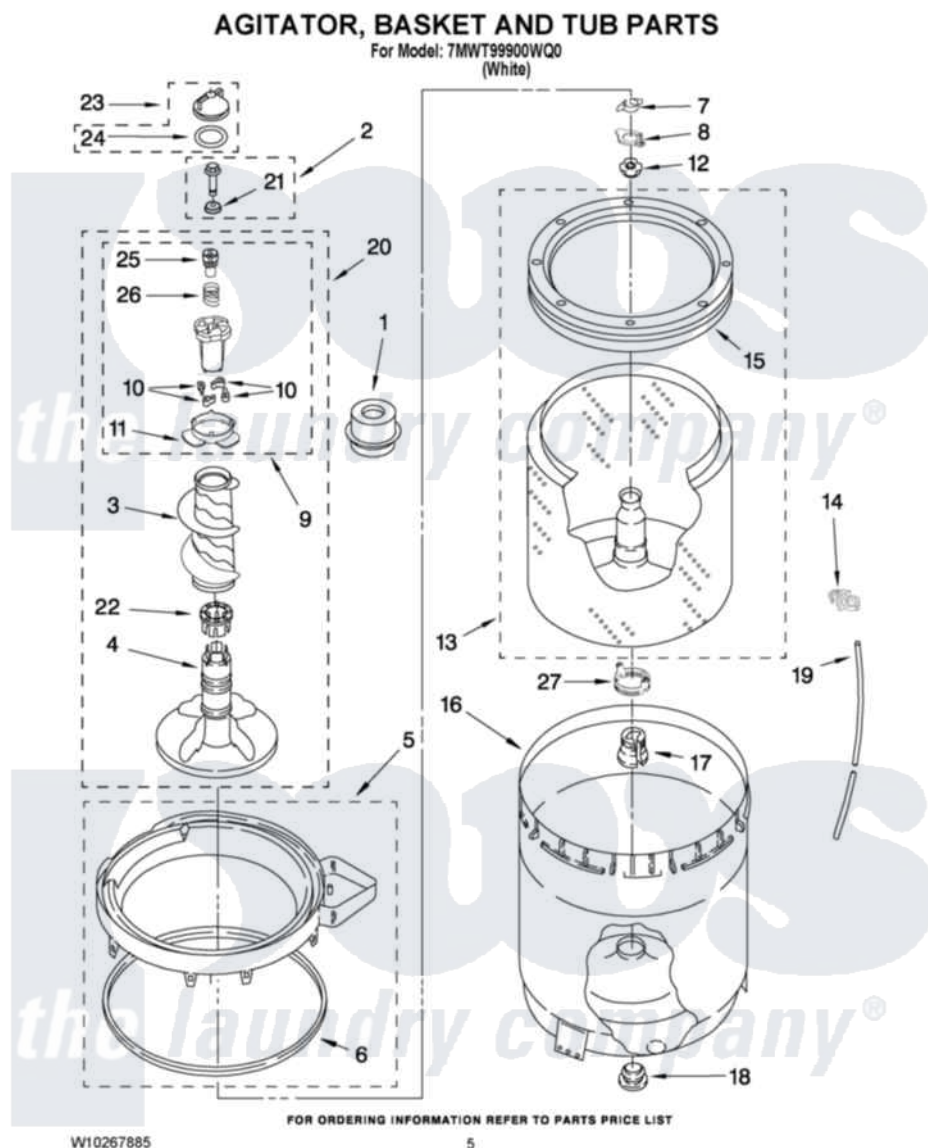

Whirlpool 7MWT99900WQ0 03 - AGITATOR, BASKET AND TUB PARTS

Whirlpool [Residential Whirlpool 7MWT99900WQ0 Washer Parts](#) Parts Diagram 03 - AGITATOR, BASKET AND TUB PARTS

[Click on the part number to view part](#)

Item	Original Part Number	Replaced By	Status	Part Description
1	8580006			Dispenser, Fabric Softener
2	358237			Screw And Washer
3	8054468			Auger, Agitator
4	8578209			Agitator, Complete Assembly
5	8528150	W10445870		Ring-Tub
6	3976308			Gasket, Tub Ring
7	3354845			Clip, Agitator
8	8543666			Washer, Agitator
9	8537434			Cam, Driven
10	3366877	80040		Dog-Agitator
11	8055141			Bearing-Driven Cam
12	21366			Nut, Spanner
13	8526017	W10389329		Clothes Container, Assembly
14	2219077			Clip, Pressure Switch Hose
15	387240			Ring, Balance
16	63849			Strain Relief, Power Cord

17	389140		Tub Block, Basket Drive
18	383727		Gasket, Centerpod
19	3347780	353244	Hose, Pressure Switch
20	8578210		Agitator, Complete Assembly
21	3949550		Washer
22	8055228		Spacer, Thrust
23	3354733	W10074580	Cap, Barrier
24	W10072840		Fabric Softener
25	8533540		Retainer, Spring
26	8055140		Spring, Compression
27	8577198		Filter, Lint