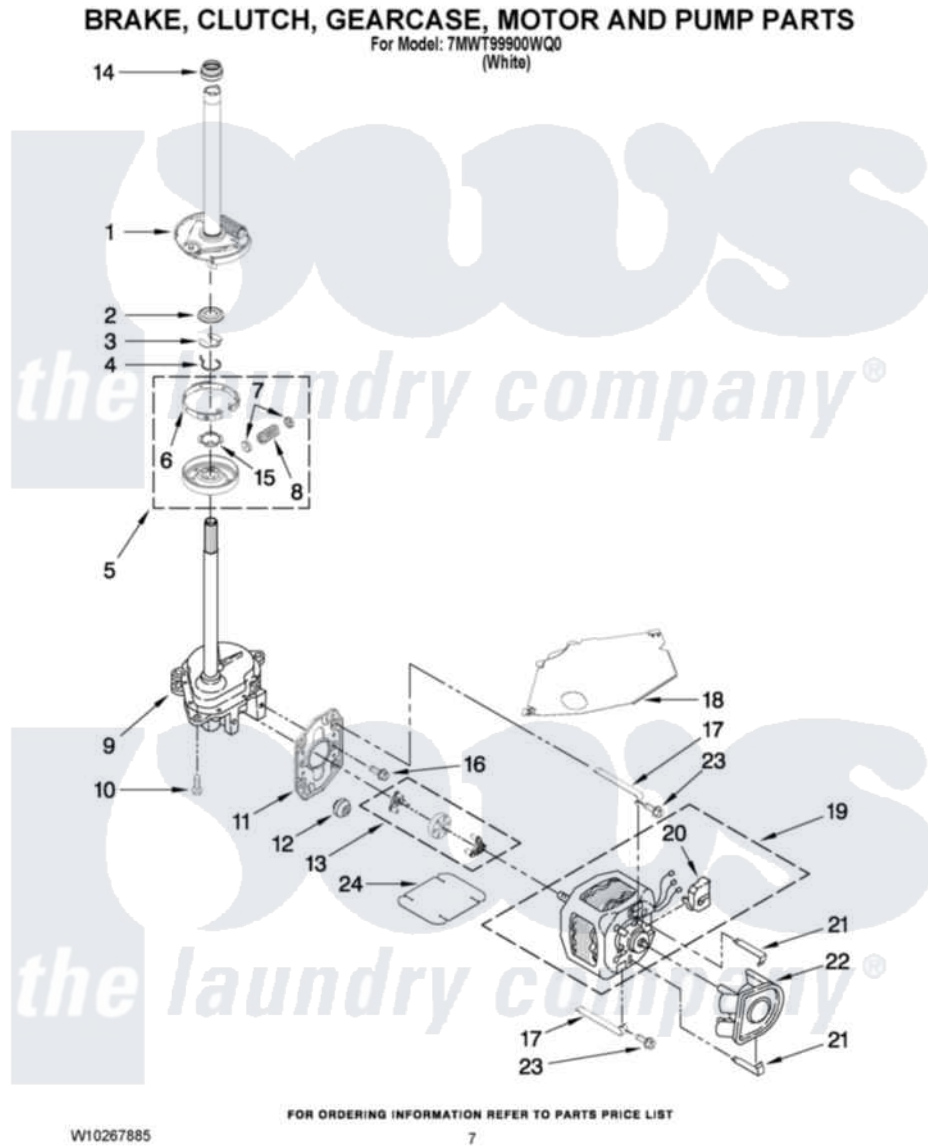

# Whirlpool 7MWT99900WQ0 04 - BRAKE, CLUTCH, GEARCASE, MOTOR AND PUMP PARTS

Whirlpool [Residential Whirlpool 7MWT99900WQ0 Washer Parts](#) Parts Diagram 04 - BRAKE, CLUTCH, GEARCASE, MOTOR AND PUMP PARTS  
Click on the part number to view part

Item	Original Part Number	Replaced By	Status	Part Description
1	388952	<a href="#">285792</a>		Basketdrive
2	<a href="#">63292</a>			Washer, Spin Tube Thrust
3	62697	<a href="#">W10080230</a>		Ring, Spin Tube Support
4	63283	<a href="#">285353</a>		Ring
5	3951311	<a href="#">285785</a>		Clutch
6	3951308	<a href="#">285790</a>		Lining
7	<a href="#">62646</a>			Cap, Clutch Spring
8	<a href="#">3946792</a>			Spring And Damper Assembly
9	8532118	<a href="#">3360629</a>		Gearcase
10	3357334	<a href="#">3400516</a>		Screw Anti-Rattle
11	<a href="#">62611</a>			Plate, Motor Mount To Gearcase
12	<a href="#">62691</a>			Grommet, Motor
13	3364003	<a href="#">285753A</a>		Coupling
14	<a href="#">8577374</a>			Seal, Centerpost

15	<a href="#">3355454</a>		Clip, Main Drive
16	<a href="#">3400516</a>		Screw Anti-Rattle
17	<a href="#">W10086010</a>		Retainer, Motor
18	<a href="#">3362089</a>		Shield, Tub To Motor
19	8528157	<a href="#">661600</a>	Motor, Main Drive
20	<a href="#">3952056</a>		Switch, Main Drive Motor
21	<a href="#">8546127</a>		Retainer, Pump
22	<a href="#">3363394</a>		Pump
23	3387485	<a href="#">273556</a>	Screw, 10-16 X 5/8
24	<a href="#">3946532</a>		Shield, Motor