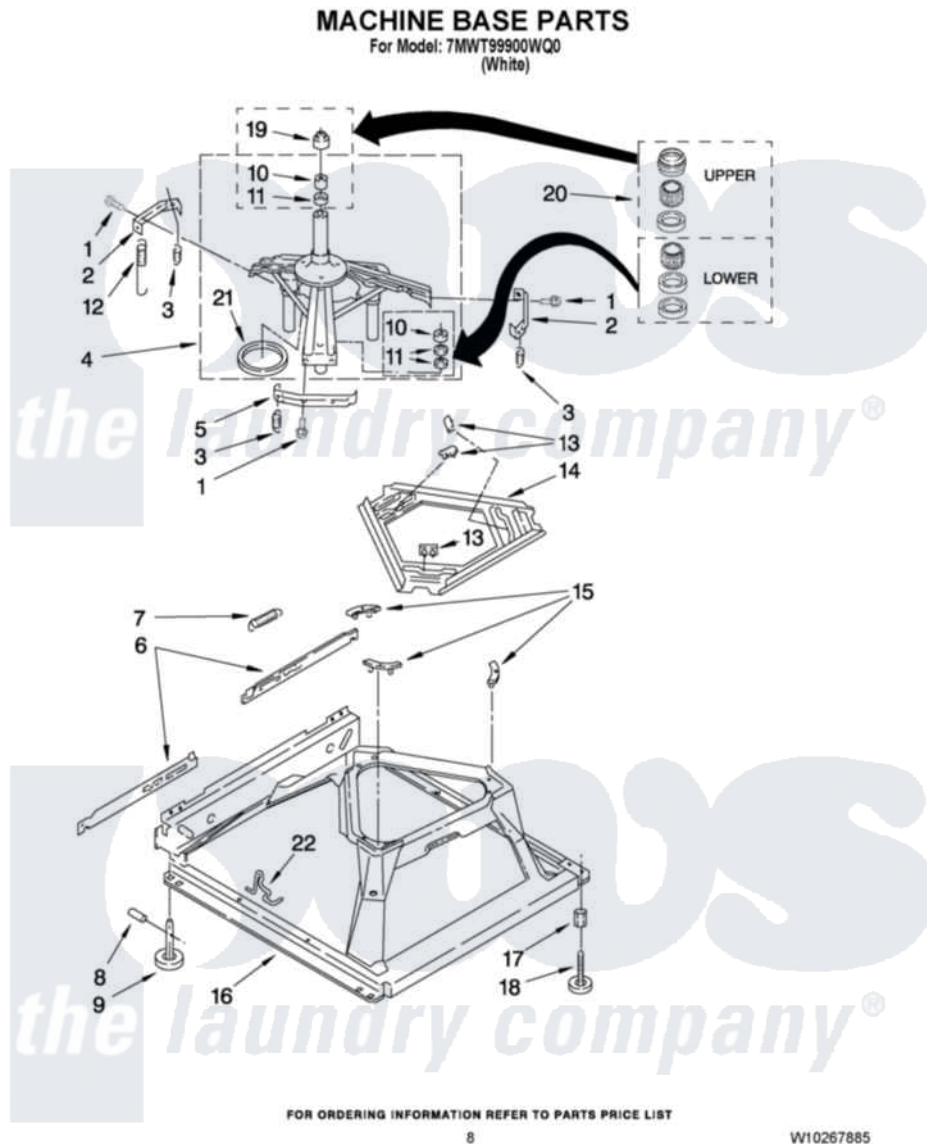

Whirlpool 7MWT99900WQ0 05 - MACHINE BASE PARTS

Whirlpool [Residential Whirlpool 7MWT99900WQ0 Washer Parts](#) Parts Diagram 05 - MACHINE BASE PARTS
Click on the part number to view part

Item	Original Part Number	Replaced By	Status	Part Description
1	3400076			Screw, Bracket Mounting
2	64067			Bracket, Spring Outer
3	63907			Spring, Suspension
4	8575214	280184		Support
5	64065			Bracket, Spring Outer
6	63466			Link, Leveling Mechanism
7	62597	8316845		Spring
8	62837			Pin, Knurled
9	62596	285244		Feet-Leveling
10	8546455			Bearing, Centerpost
11	357409	359449		Seal, Agitator Shaft
12	388492	W10250667		Spring, Counterweight
13	62568	285219		Pad
14	3946509			Plate, Suspension
15	3363660	285744		Pad
16	3946512	285771		Base

17	3359452	Nut, Lock
18	W10001130	Foot, Leveling
19	8577376	Seal, Centerpost
20	285203	Centerpost Bearing Kit
21	63134	Ring, Sound Deadening
22	W10145155	Retainer, Suspension Spring