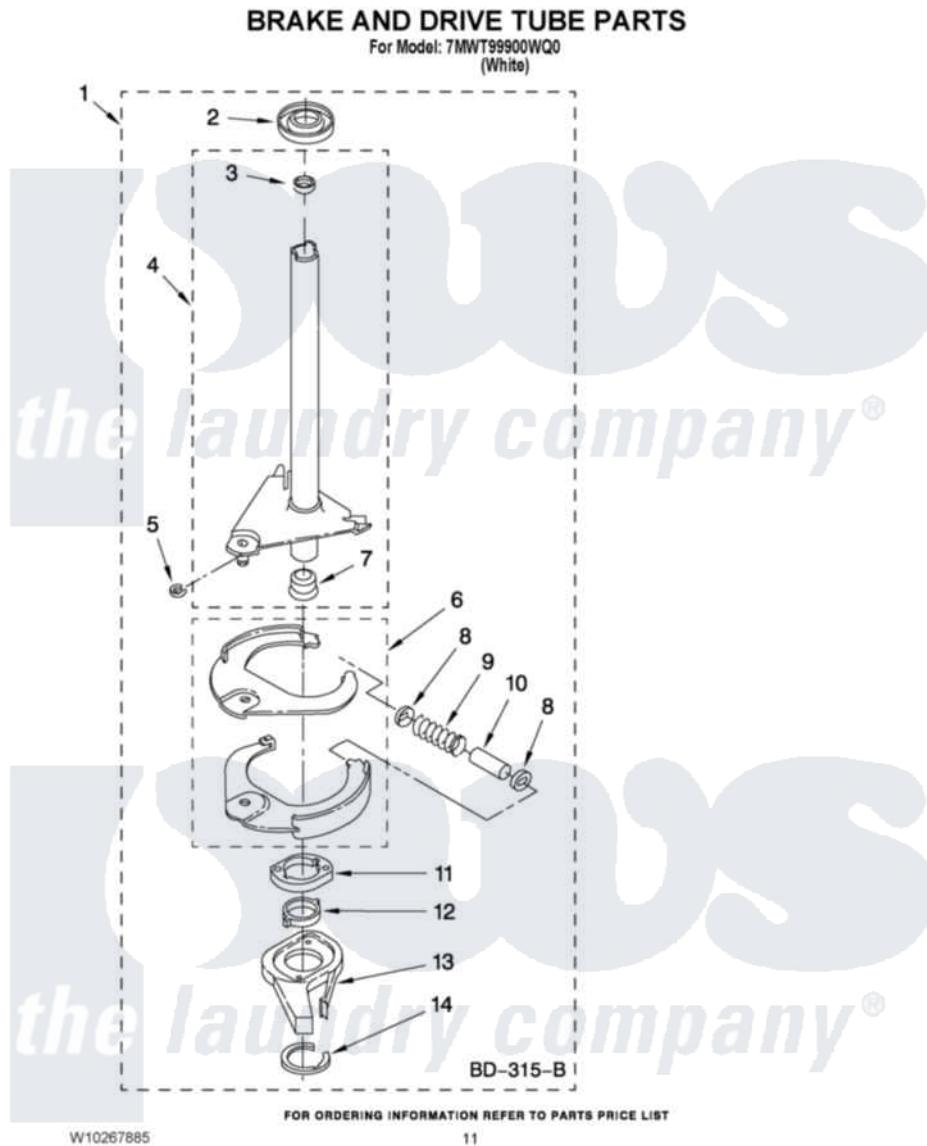

Whirlpool 7MWT99900WQ0 07 - BRAKE AND DRIVE TUBE PARTS

Whirlpool [Residential Whirlpool 7MWT99900WQ0 Washer Parts](#) Parts Diagram 07 - BRAKE AND DRIVE TUBE PARTS

Click on the part number to view part

Item	Original Part Number	Replaced By	Status	Part Description
1	388952	285792		Basketdrive
2	62658			Ring, Thrust
3	356427			Seal, Spin Pinion
4	64027	64208		Tube-Spin
5	64035	W10083190		Ring, Retaining
6	64232	285438		Shoe-Brake
7	62703	8546462		"T" Bearing, Spin Tube
8	3353956	285658		Sleeve
9	387806		Not Available	Spring, Brake
10	3355360	285658		Sleeve
11	661516	8546461		Cam, Brake Release
12	63022			Sleeve, Cam
13	64194	285790		Lining
14	90368	W10083200		Ring, Retaining
NI	285208			Lubricant