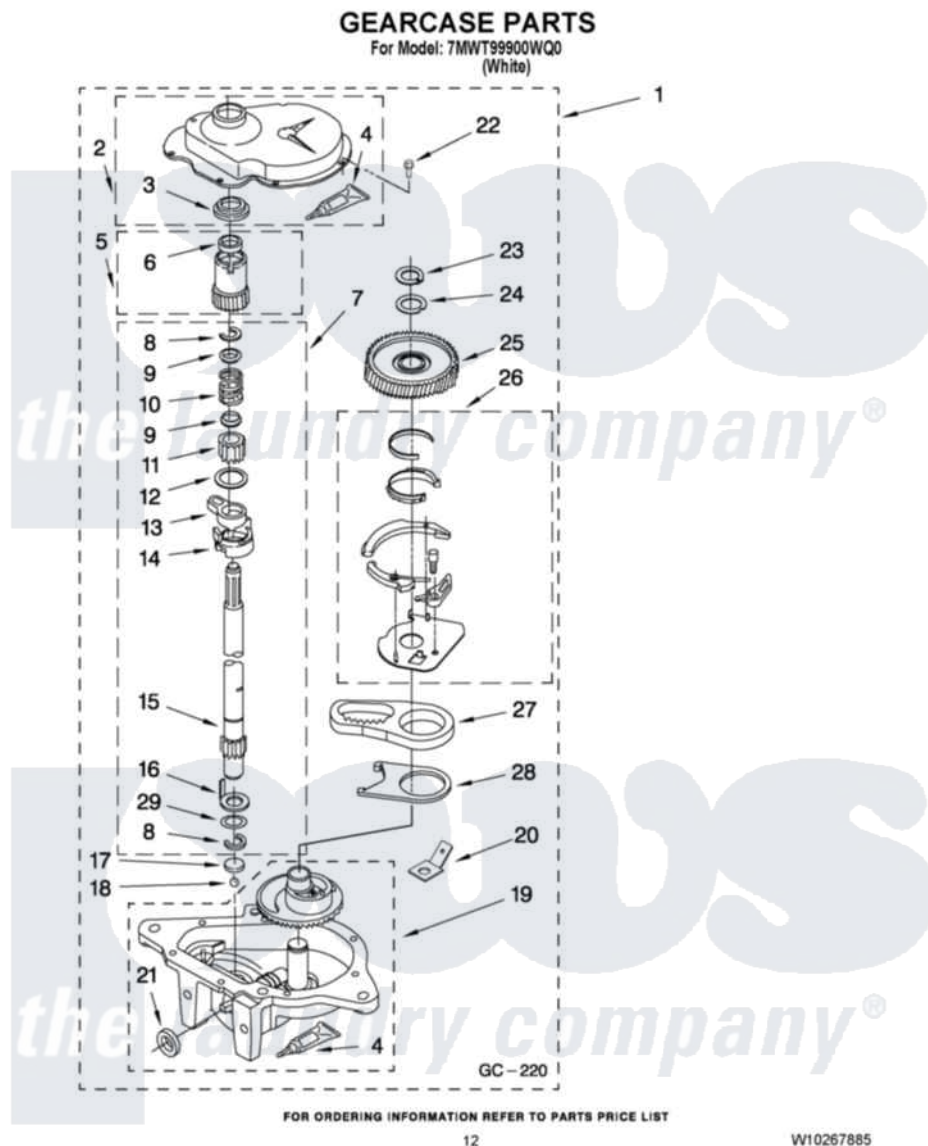

Whirlpool 7MWT99900WQ0 08 - GEARCASE PARTS

Whirlpool [Residential Whirlpool 7MWT99900WQ0 Washer Parts](#) Parts Diagram 08 - GEARCASE PARTS
Click on the part number to view part

Item	Original Part Number	Replaced By	Status	Part Description
1	8532118	3360629		Gearcase
2	285202			Cover, Gearcase
3	3349985			Seal, Gearcase Cover
4	285195			Sealer Sealer, Gasket
5	63320	285362		Gear and Pinion
6	356427			Seal, Spin Pinion
7	389387			Shaft, Agitator
8	90369		Not Available	Ring, Retaining (2)
9	62677			Retainer, Spring
10	62676			Spring, Agitator
11	63273	285509		Shaft, Agitator
12	62619			Washer, Agitator Gear
13	62580	285206		Cam-Agitator
14	62581	285206		Cam-Agitator
15	285509			Shaft, Agitator
16	62618			Washer, Cam Thrust

17	16018	285205	Bearing
18	85529	285205	Bearing
19	389230	285515	Gearcase
20	3949116	Not Available	BLOCK TAB, TERMINAL
21	285352		Seal Kit, Thrust Plug
22	3351614		Screw, Gearcase Cover Mounting
23	3362552	285765	Ring-Retrn
24	285735	285766	Washer Kit, Thrust
25	62570	285362	Gear and Pinon
26	388253	999516	Shelf-Glas
27	3349296	8546456	Rack, Connecting
28	62621		Actuator, Shift
29	388815		Washer, Intermediate 1 3976263 Miscellaneous Parts Bag 2 3976300 Washer, Inlet Hose 3 3366913 Clamp, Hose