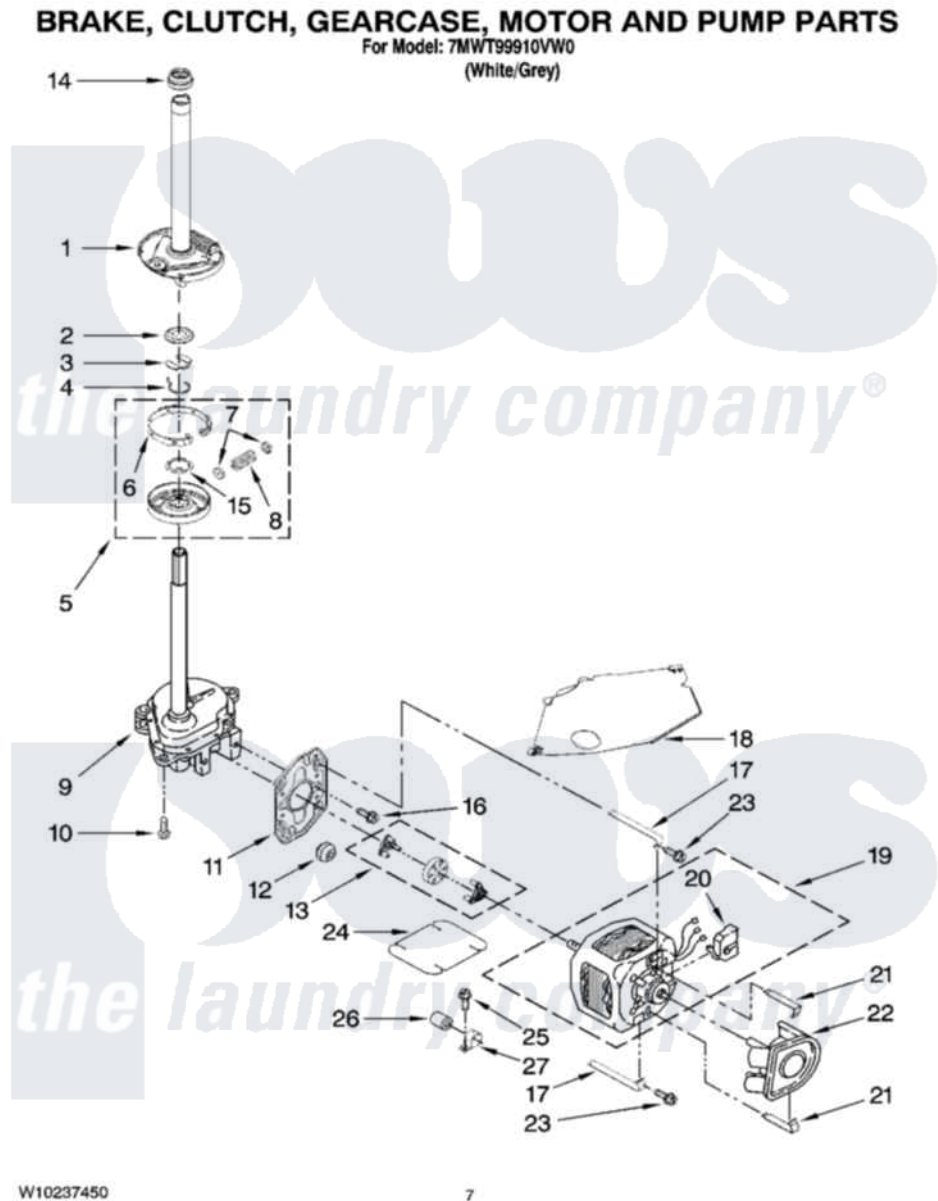

Whirlpool 7MWT99910VW0 04 - BRAKE, CLUTCH, GEARCASE, MOTOR AND PUMP PARTS

W10237450

7

Whirlpool [Residential Whirlpool 7MWT99910VW0 Washer Parts](#) Parts Diagram 04 - BRAKE, CLUTCH, GEARCASE, MOTOR AND PUMP PARTS
[Click on the part number to view part](#)

Item	Original Part Number	Replaced By	Status	Part Description
1	388952	285792		Basketdrive
2	63292			Washer, Spin Tube Thrust
3	62697	W10080230		Ring, Spin Tube Support
4	63283	285353		Ring
5	3951311	285785		Clutch
6	3951308	285790		Lining
7	62646			Cap, Clutch Spring
8	3946792			Spring And Damper Assembly
9	8532118	3360629		Gearcase
10	3357334	3400516		Screw Anti-Rattle
11	62611			Plate, Motor Mount To Gearcase
12	62691			Grommet, Motor
13	3364003	285753A		Coupling
14	8577374			Seal, Centerpost

15	3355454		Clip, Main Drive
16	3400516		Screw Anti-Rattle
17	W10086010		Retainer, Motor
18	3362089		Shield, Tub To Motor
19	661600		Motor, Main Drive
20	62850	8529896	Switch, Main Drive Motor
21	8546127		Retainer, Pump
22	3363394		Pump
23	3387485	273556	Screw, 10-16 X 5/8
24	8316060		Shield, Tub To Motor
25	62863	3390631	Screw, 10-16 X 3/8
26	8572717		Capacitor, Motor Start
27	3949496		Clamp, Capacitor