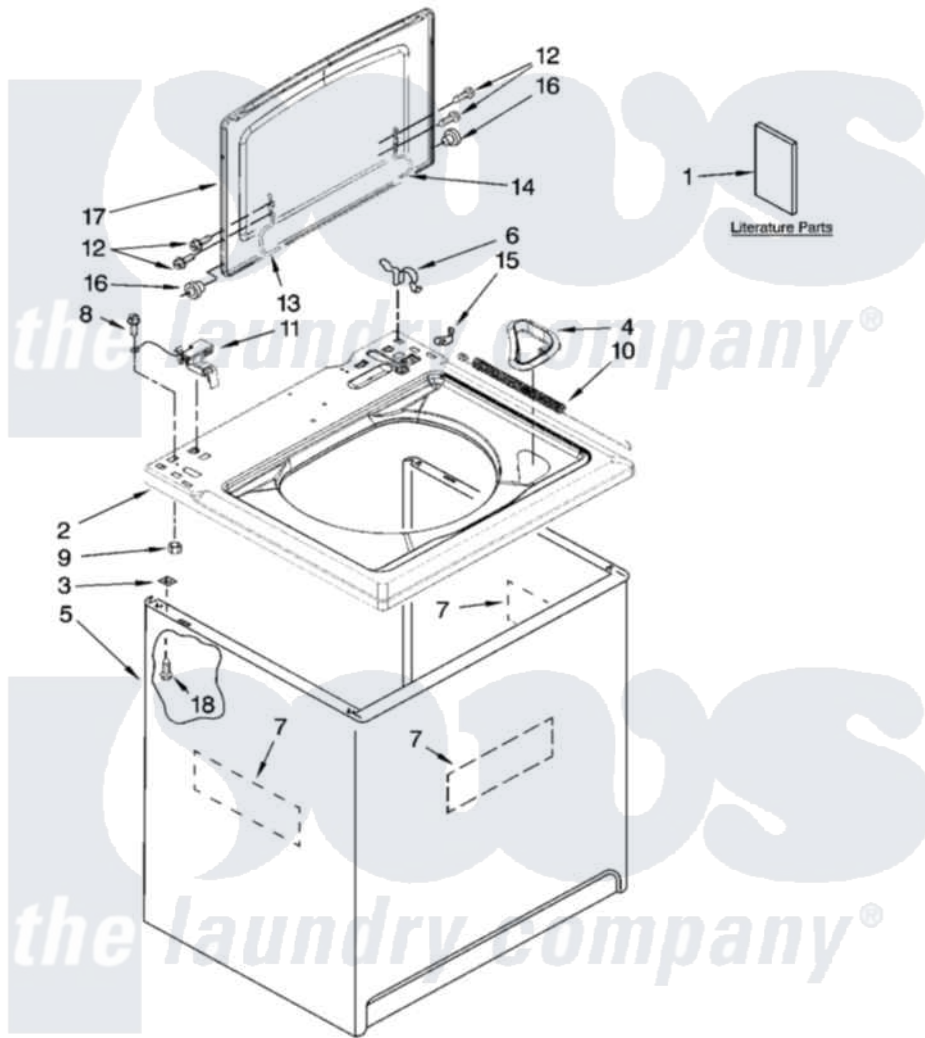

Whirlpool 7MWT99920VW0 01 - TOP AND CABINET PARTS

TOP AND CABINET PARTS

For Model: 7MWT99920VW0
(White/Grey)

AUTOMATIC
WASHER

10-08 Litho in U.S.A. (drd)(mek)

1

Part No. W10236667 Rev. A

Whirlpool [Residential Whirlpool 7MWT99920VW0 Washer Parts](#) Parts Diagram 01 - TOP AND CABINET PARTS
Click on the part number to view part

Item	Original Part Number	Replaced By	Status	Part Description
1	W10213646		Not Available	Installation Instructions
"	W10213638		Not Available	Use & Care Guide
"	W10213648		Not Available	Feature Sheet
"	W10216203		Not Available	Energy Guide
"	W10213409		Not Available	Wiring Diagram
2	W10203530			Top
3	62750			Spacer, Cabinet To Top (4)
4	W10192089			Dispenser, Bleach
5	63424			Cabinet
6	62780			Clip, Top And Cabinet And Rear Panel
7	W10177046			Cabinet - Damper, Sound
8	3351614			Screw, Gearcase Cover Mounting
9	8533959	680762		Nut
10	W10208782			Spring-Extension, Glass Lid
11	8318084			Switch, Lid

12	W10119828		Screw, Lid Hinge Mounting
13	8559336	W10225136	Hinge 7 Pad Assembly
14	W10202542		Hinge, Lid
15	3350828		Clip-Cylinder Retainer
16	8319539		Bearing, Lid Hinge
17	W10164516		Lid Assembly
18	3390631		Screw, 10-16 X 3/8