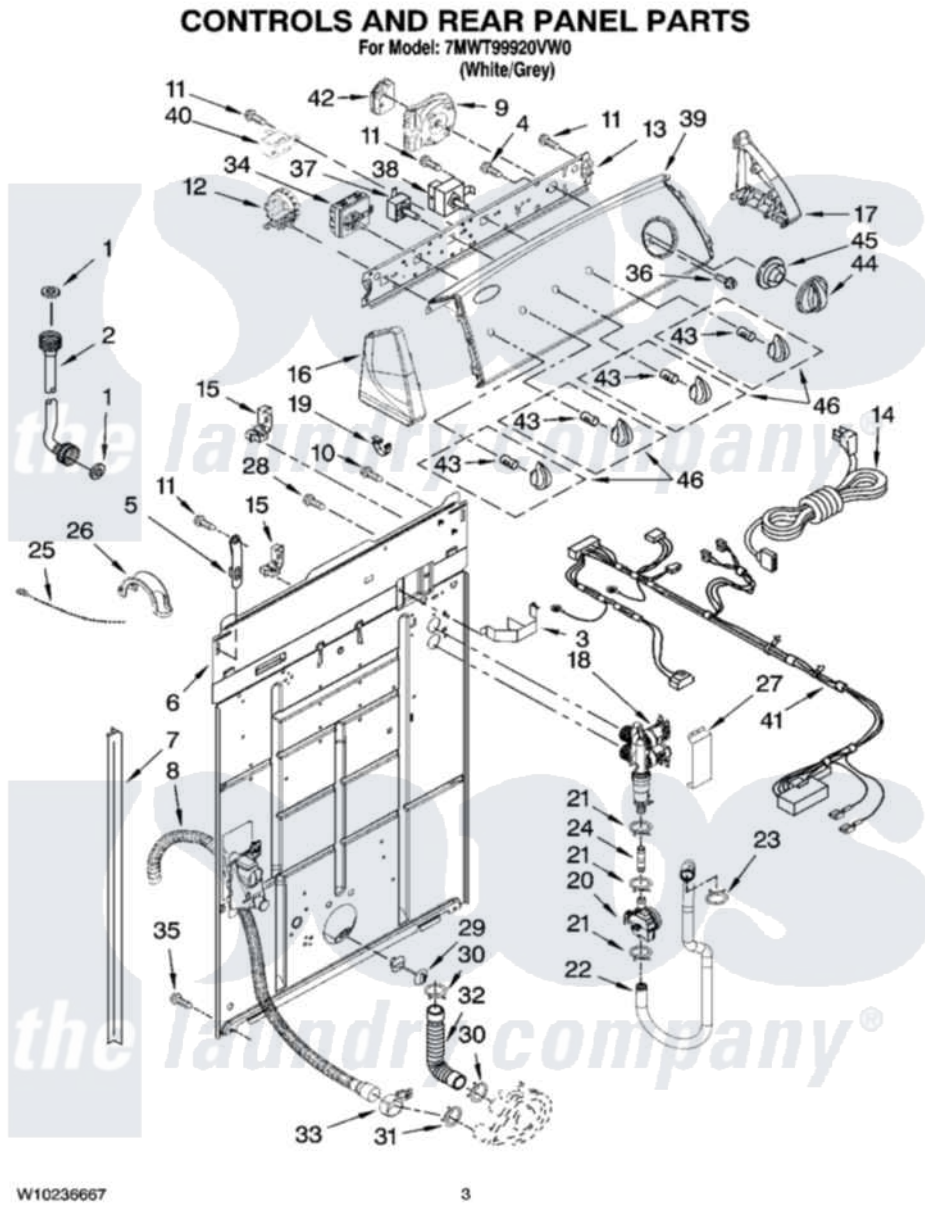

# Whirlpool 7MWT99920VW0 02 - CONTROLS AND REAR PANEL PARTS

Whirlpool [Residential Whirlpool 7MWT99920VW0 Washer Parts](#) Parts Diagram 02 - CONTROLS AND REAR PANEL PARTS

[Click on the part number to view part](#)

Item	Original Part Number	Replaced By	Status	Part Description
1	3976300	<a href="#">16123</a>		Washer Inlet-Hose Miscellaneous Parts Must be Ordered Separately.
2	W10194208	<a href="#">89503</a>		Hose-Inlet
"	8571378	<a href="#">89503</a>		Hose-Inlet
3	<a href="#">8055003</a>			Clip, Harness And Pressure Switch
4	<a href="#">3400073</a>			Screw, Ground
5	<a href="#">8568314</a>			Strap, Console
6	<a href="#">W10194451</a>			Panel, Rear
7	<a href="#">62747</a>			Pad, Rear Panel
8	<a href="#">W10189267</a>			Drain Hose Assembly
9	<a href="#">8577787</a>			Timer, Control
10	<a href="#">3351614</a>			Screw, Gearcase Cover Mounting
11	<a href="#">90767</a>			Screw, 8A X 3/8 HeX Washer Head Tapping
12	8577843	<a href="#">W10337781</a>		Switch-WL