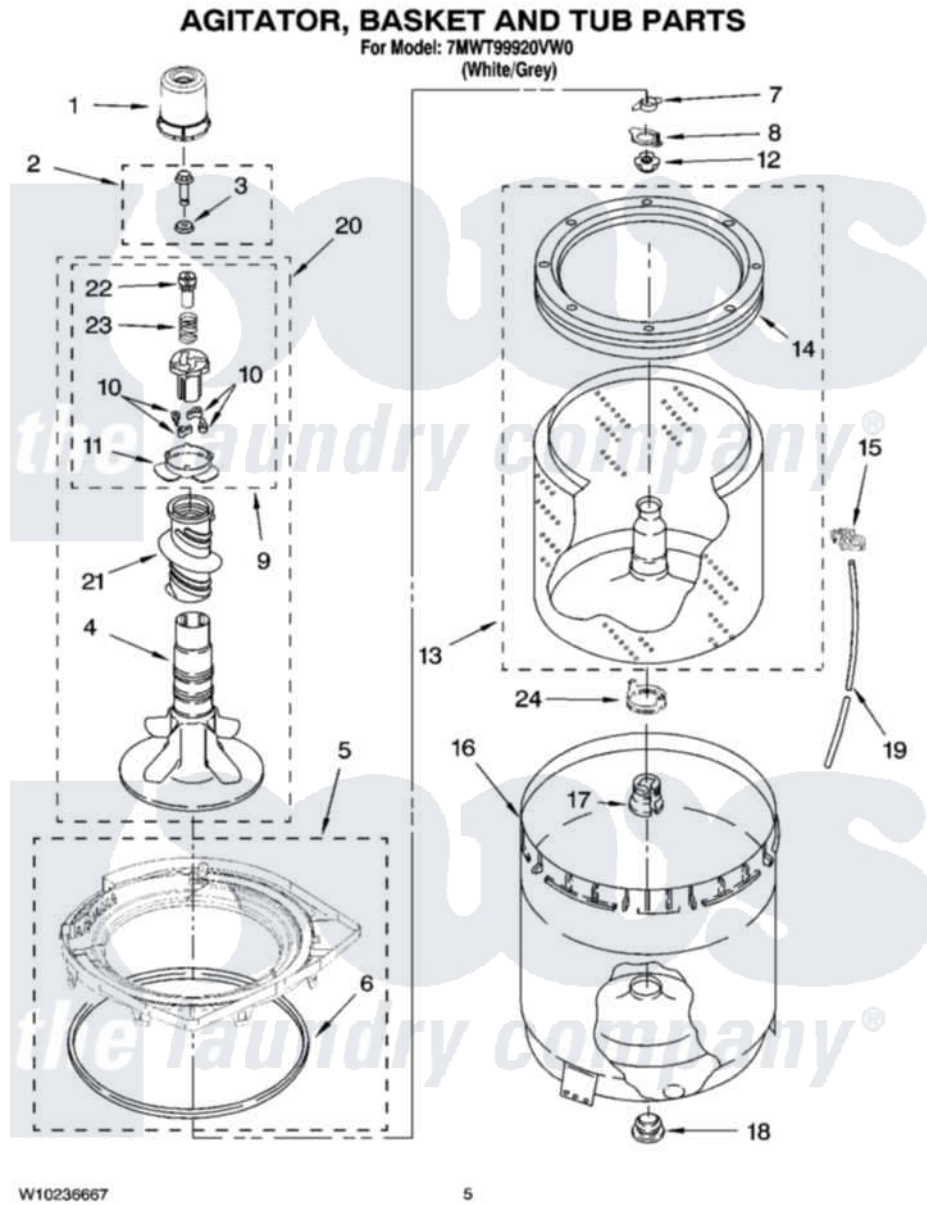

Whirlpool 7MWT99920VW0 03 - AGITATOR, BASKET AND TUB PARTS

Whirlpool [Residential Whirlpool 7MWT99920VW0 Washer Parts](#) Parts Diagram 03 - AGITATOR, BASKET AND TUB PARTS

[Click on the part number to view part](#)

Item	Original Part Number	Replaced By	Status	Part Description
1	8528278			Dispenser, Fabric Softener
2	358237			Screw And Washer
3	3949550			Washer
4	3947517			Agitator
5	W10167984			Tub Ring And Gasket
6	3359585	3976308		Gasket, Tub Ring
7	3354845			Clip, Agitator
8	8543666			Washer, Agitator
9	8537433			Cam, Driven
10	3366877	80040		Dog-Agitator
11	8055141			Bearing-Driven Cam
12	21366			Nut, Spanner
13	8526016	W10389328		Clothes Container, Assembly
14	387240			Ring, Balance
15	2219077			Clip, Pressure Switch Hose
16	63849			Strain Relief, Power Cord

17	389140	Tub Block, Basket Drive
18	383727	Gasket, Centerpodt
19	W10211144	353244 Hose, Pressure Switch
20	8538246	Agitator
21	3946996	Auger, Agitator
22	8533540	Retainer, Spring
23	3946997	Spring, Compression
24	8577198	Filter, Lint