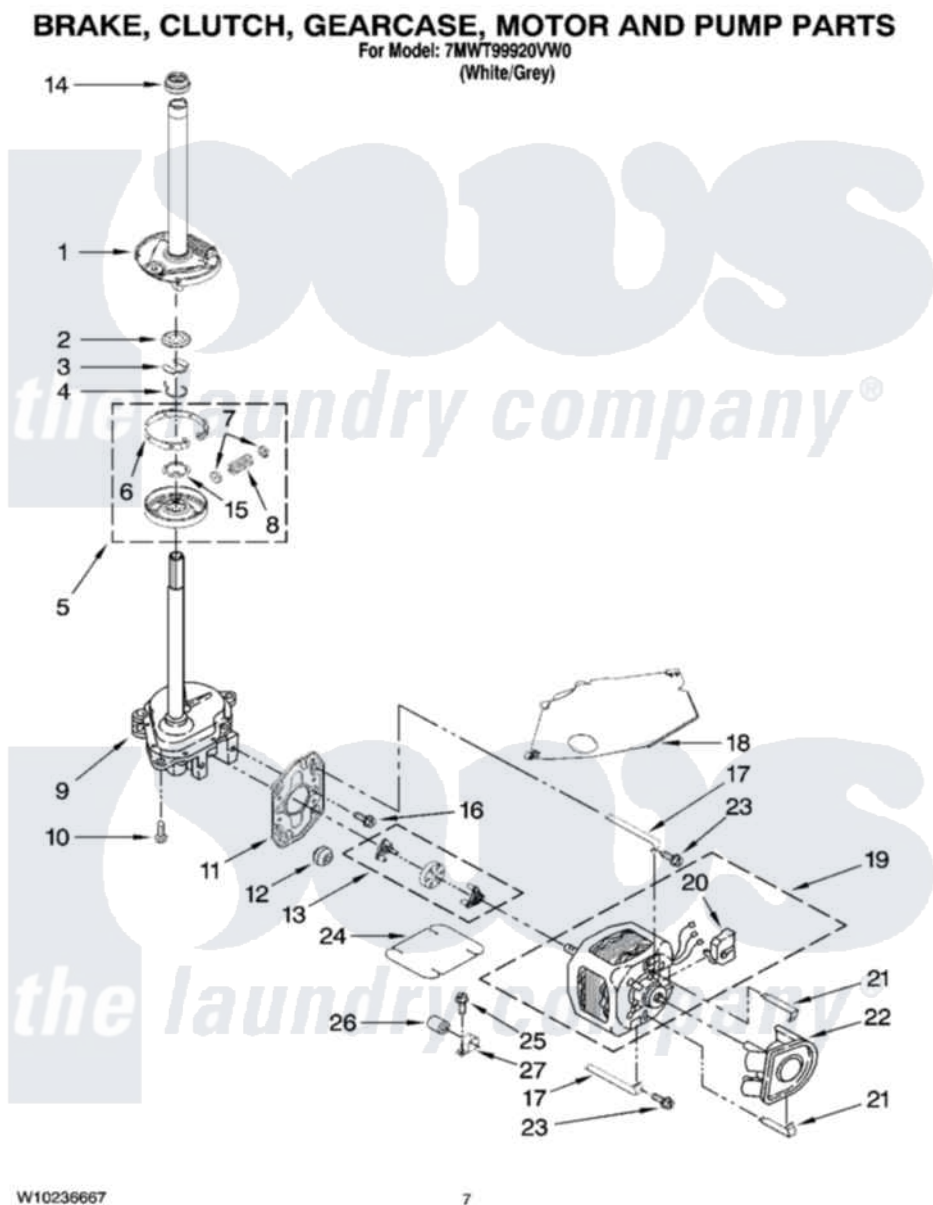

# Whirlpool 7MWT99920VW0 04 - BRAKE, CLUTCH, GEARCASE, MOTOR AND PUMP PARTS

Whirlpool [Residential Whirlpool 7MWT99920VW0 Washer Parts](#) Parts Diagram 04 - BRAKE, CLUTCH, GEARCASE, MOTOR AND PUMP PARTS  
Click on the part number to view part

Item	Original Part Number	Replaced By	Status	Part Description
1	388952	<a href="#">285792</a>		Basketdrive
2	<a href="#">63292</a>			Washer, Spin Tube Thrust
3	62697	<a href="#">W10080230</a>		Ring, Spin Tube Support
4	63283	<a href="#">285353</a>		Ring
5	3951311	<a href="#">285785</a>		Clutch
6	3951308	<a href="#">285790</a>		Lining
7	<a href="#">62646</a>			Cap, Clutch Spring
8	<a href="#">3946792</a>			Spring And Damper Assembly
9	8532118	<a href="#">3360629</a>		Gearcase
10	3357334	<a href="#">3400516</a>		Screw Anti-Rattle
11	<a href="#">62611</a>			Plate, Motor Mount To Gearcase
12	<a href="#">62691</a>			Grommet, Motor
13	3364003	<a href="#">285753A</a>		Coupling
14	<a href="#">8577374</a>			Seal, Centerpost

15	<a href="#">3355454</a>		Clip, Main Drive
16	<a href="#">3400516</a>		Screw Anti-Rattle
17	<a href="#">W10086010</a>		Retainer, Motor
18	<a href="#">3362089</a>		Shield, Tub To Motor
19	<a href="#">661600</a>		Motor, Main Drive
20	62850	<a href="#">8529896</a>	Switch, Main Drive Motor
21	<a href="#">8546127</a>		Retainer, Pump
22	<a href="#">3363394</a>		Pump
23	3387485	<a href="#">273556</a>	Screw, 10-16 X 5/8
24	<a href="#">8316060</a>		Shield, Tub To Motor
25	62863	<a href="#">3390631</a>	Screw, 10-16 X 3/8
26	<a href="#">8572717</a>		Capacitor, Motor Start
27	<a href="#">3949496</a>		Clamp, Capacitor